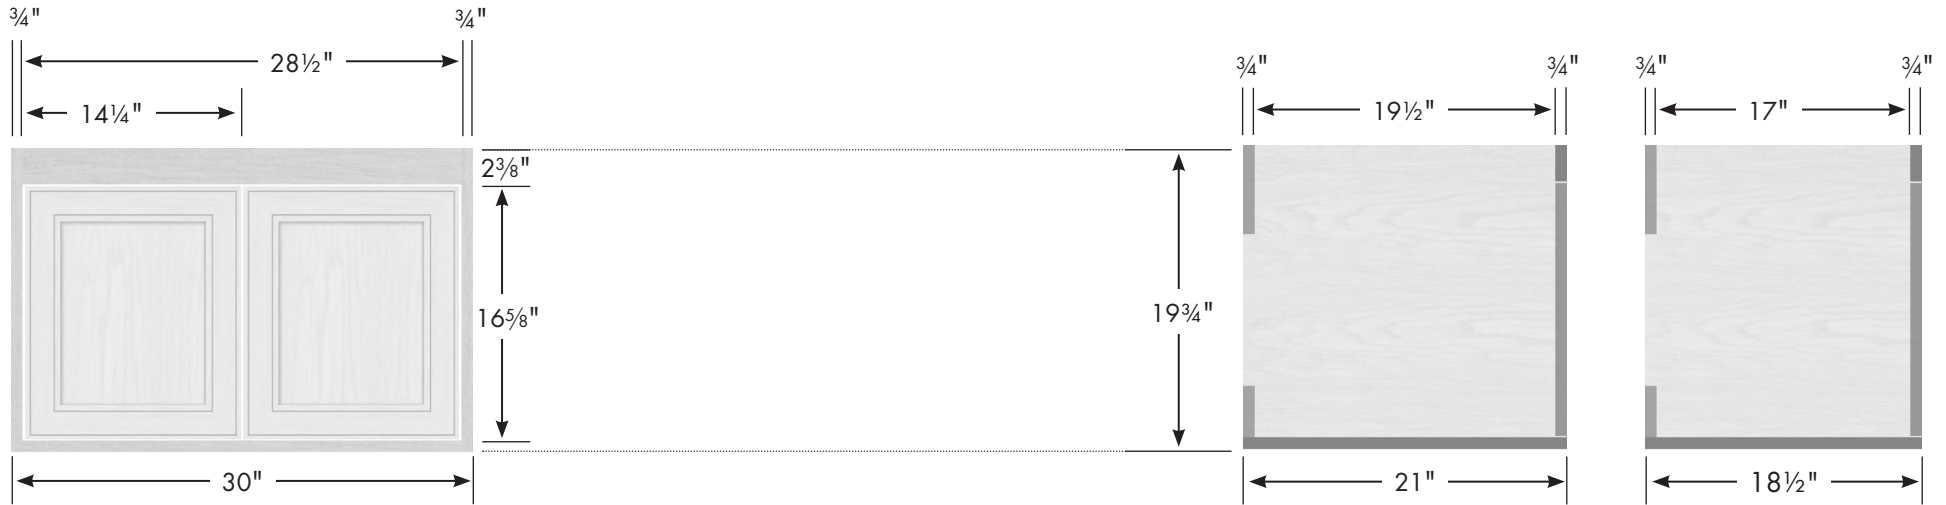

STRASSER

Specifications:

SoDo Vanity
30"w, 19³/₄"h , no side drawers

30" SoDo Vanity
No Side Drawers
 30" wide
 19 3/4" tall
 21" or 18 1/2" front-to-back

Vanity back clear openings for plumbing