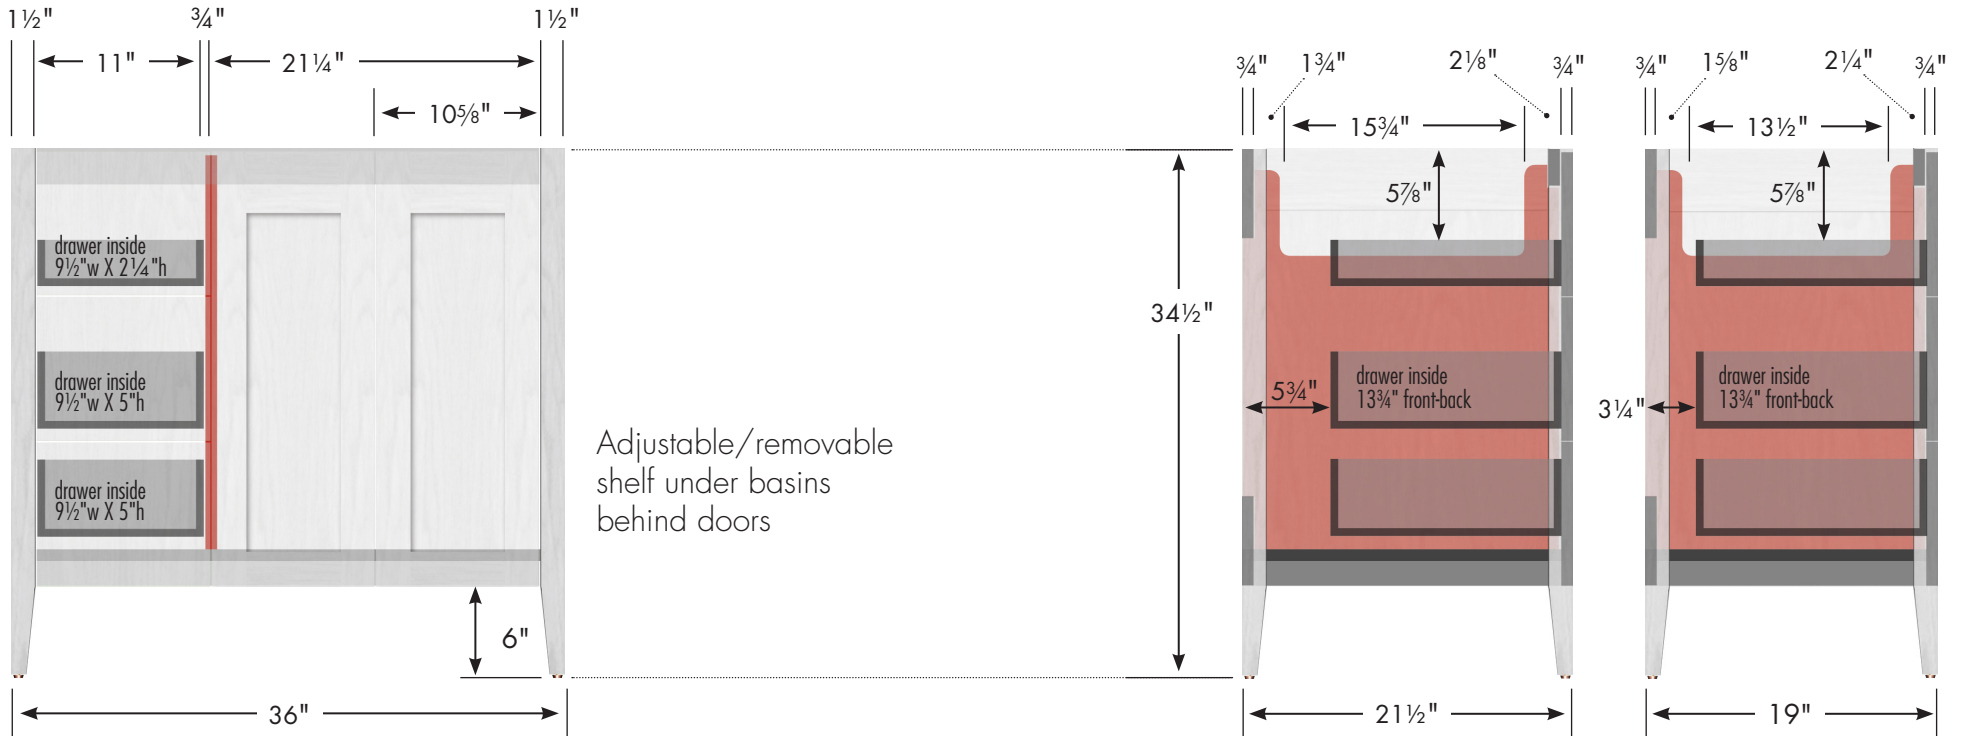

# STRASSER

Specifications:

**Newhalem Vanity**  
**36" w, 34½" h, drawers left**

Adjustable/removable shelf under basins behind doors

internal dividers

Vanity back clear openings for plumbing (may need to cut adjustable shelf)

**36" Newhalem Vanity**  
**Drawers Left**  
 36" wide  
 34½" tall  
 21½" or 19" front-to-back