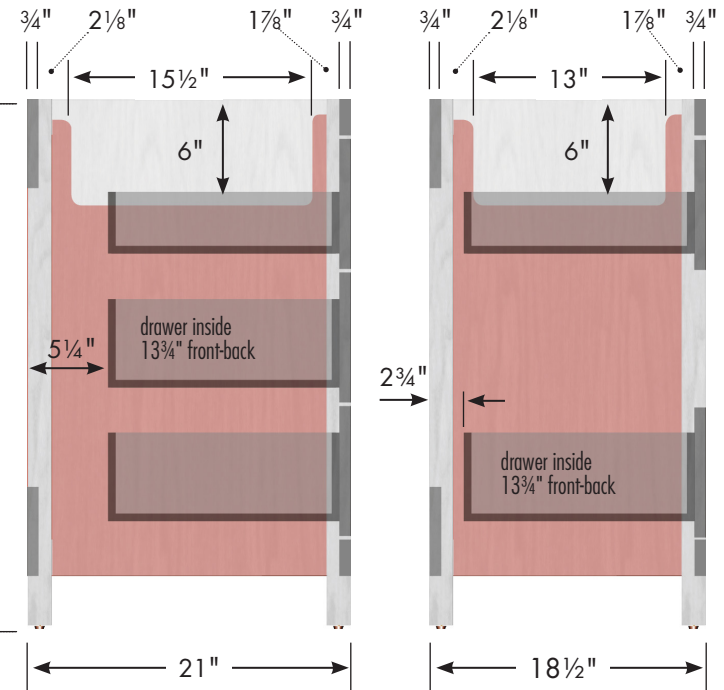

STRASSER

Specifications:

Alki View Vanity
42"w, 34½"h

Adjustable/removable shelf under basin behind doors

34½"

internal dividers

42" Alki View Vanity

42" wide
34½" tall
21" or 18½" front-to-back

Vanity back clear openings for plumbing
(may need to cut adjustable shelf)