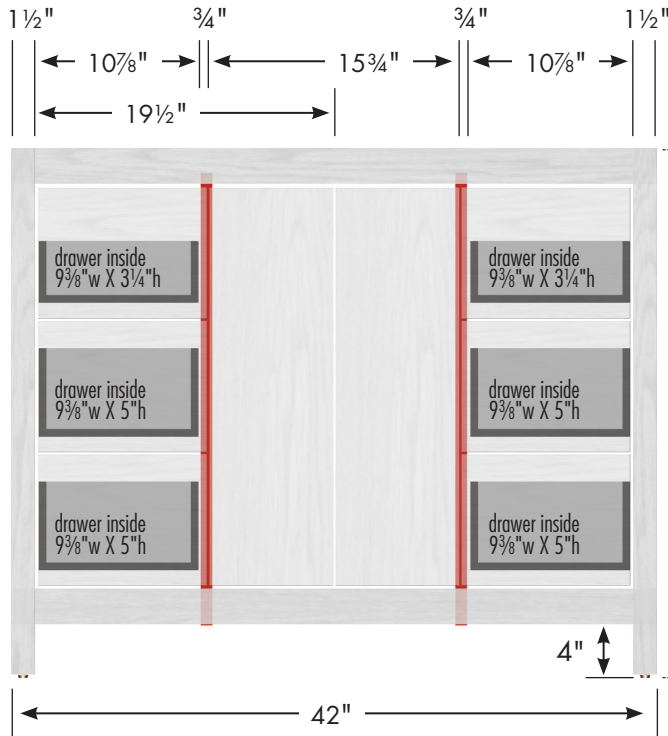

STRASSER

Specifications:

Alki View Vanity
42"w, 34½"h

Adjustable/removable shelf under basin behind doors

34½"

internal dividers

42" Alki View Vanity

42" wide
34½" tall
21" or 18½" front-to-back

Vanity back clear openings for plumbing
(may need to cut adjustable shelf)