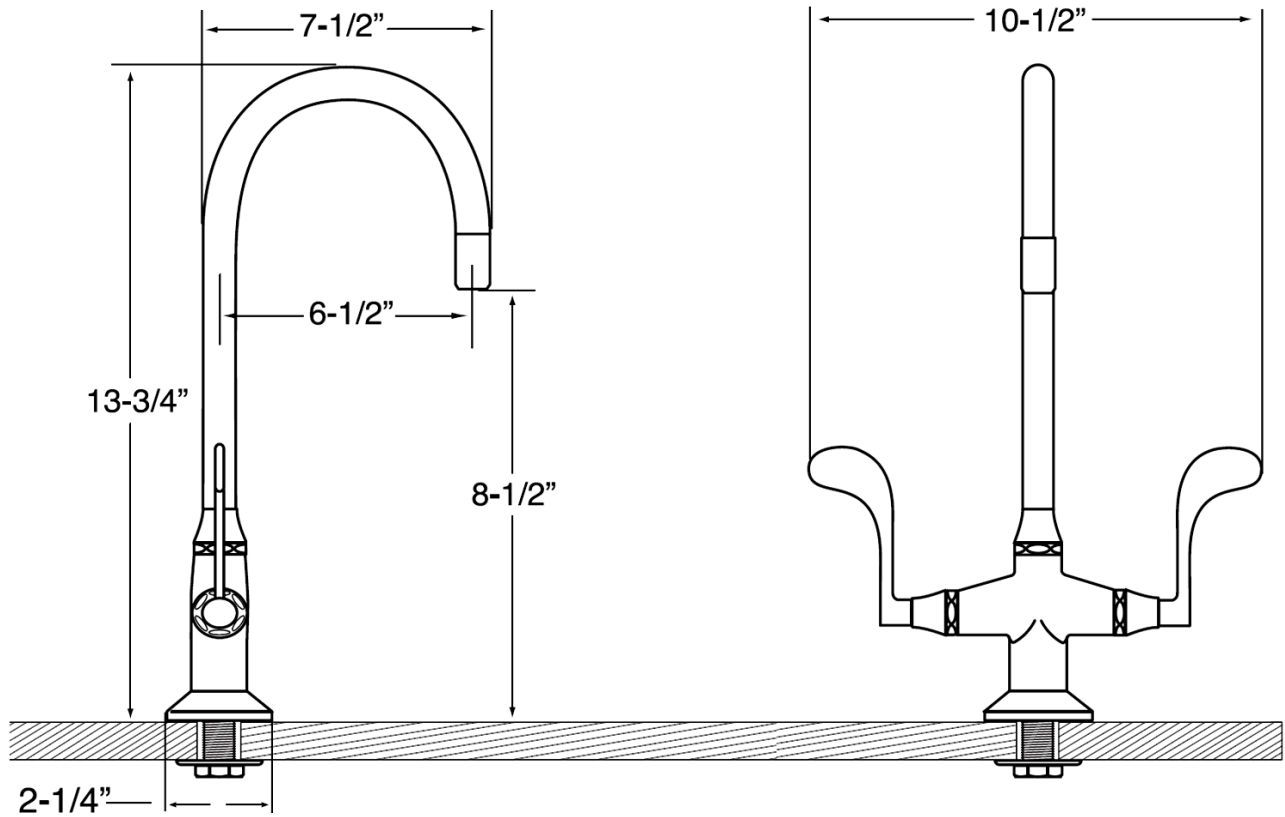

PRODUCT SPECIFICATIONS

Wingnut Deck Faucet with Fixed Gooseneck Spout WN-GN-FX

Jan 2014

- ADA Compliant
- Allow a 1-1/8" hole for mounting
- Custom finishes available

Connection	3/8" Compression
Valve	1/2" Ceramic
GPM	1.5