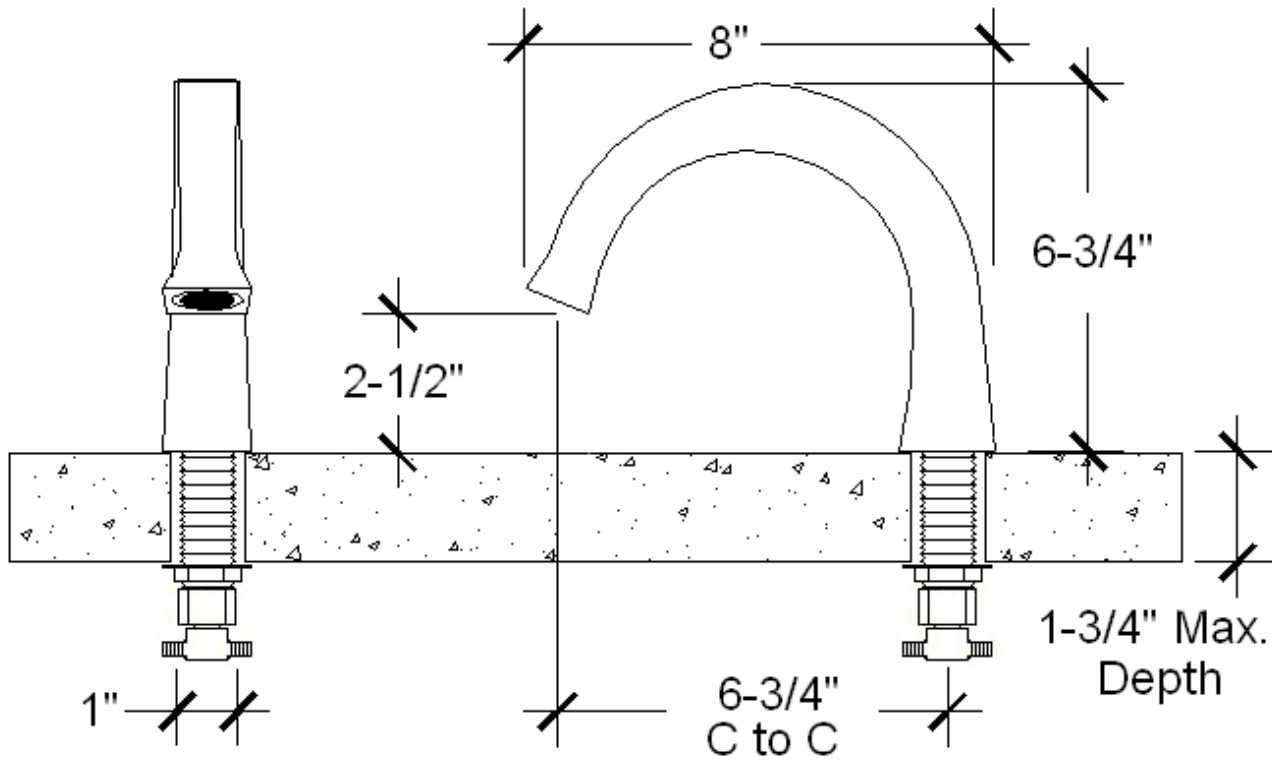

PRODUCT SPECIFICATIONS

Hands Free Faucet with Tall Cixx Spout
SANS-CX-DM-T

Jan 2014

- ADA Compliant
- Custom sizes and finishes available

GPM	1.5

PRODUCT SPECIFICATIONS

Hands Free Faucet with Tall Cixx Spout
SANS-CX-DM-T

Jan 2014

Sensor Module
1/2" to 1/2"

Mixing valve
3/8" compression inlets
1/2" NPT outlet

Battery Pack

1-1/2"

6-1/2"

3-1/2"