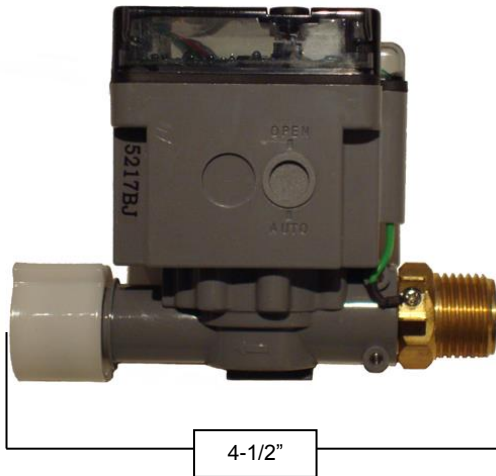

PRODUCT SPECIFICATIONS

Hands Free Faucet with Tall Cixx Spout
SANS-CX-DM-T

Jan 2014

- ADA Compliant
- Custom sizes and finishes available

GPM	1.5

PRODUCT SPECIFICATIONS

Hands Free Faucet with Tall Cixx Spout
SANS-CX-DM-T

Jan 2014

Sensor Module
1/2" to 1/2"

Mixing valve
3/8" compression inlets
1/2" NPT outlet

Battery Pack

1-1/2"

6-1/2"

3-1/2"