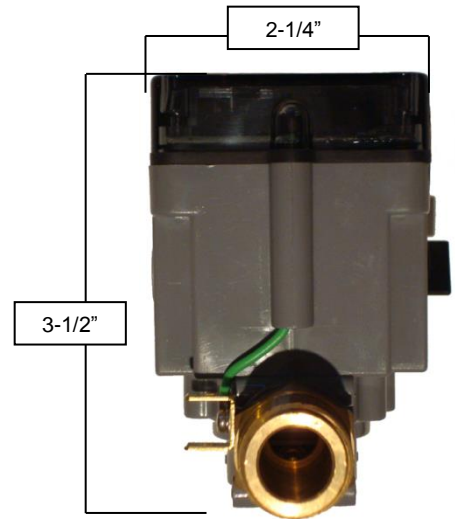

PRODUCT SPECIFICATIONS

Hands Free Faucet with Tall Cixx Spout
SANS-CX-DM-T

Jan 2014

- ADA Compliant
- Custom sizes and finishes available

GPM	1.5

PRODUCT SPECIFICATIONS

Hands Free Faucet with Tall Cixx Spout
SANS-CX-DM-T

Jan 2014

Sensor Module
1/2" to 1/2"

Mixing valve
3/8" compression inlets
1/2" NPT outlet

Battery Pack

1-1/2"

6-1/2"

3-1/2"