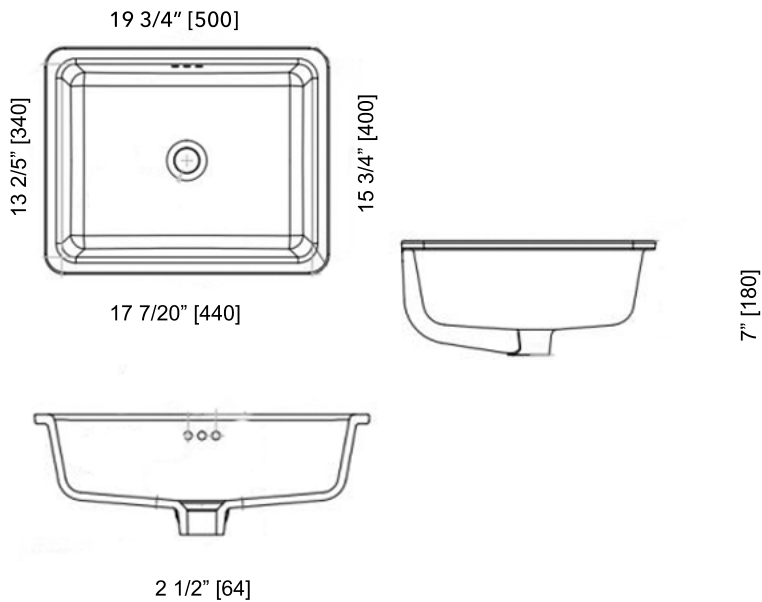

## Rectangular Undermount Sink

ADA

### FEATURES

Dimensions	L 19 3/4 x W 15 3/4 x H 7"
Weight	25 lbs
Material Finish	Virteous China
Color	White

### DETAILS

This white undercounter flat bottom sink will seamlessly blend into your countertop to provide an elegant and versatile addition to your bathroom.

All drawings contain the necessary measurements which are subject to standard tolerances. They are stated in inches and are non-binding. Exact measurements in particular for customized installation scenarios