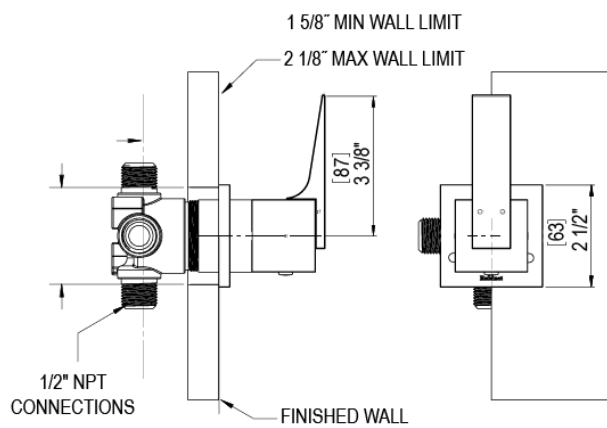

23RSLABMCH Specifications

ADJUSTABLE SLIDE BAR WITH HAND HELD SHOWER ASSEMBLY

WALL MOUNT TUB SPOUT

THREE WAY DIVERTER WITH SHUT-OFFS IN BETWEEN FUNCTIONS

4" SHOWER HEAD WITH WALL MOUNT 16" SHOWER ARM & FLANGE

TEMPERATURE CONTROL VALVE WITH STOPS

INTEGRAL SUPPLY WITH 1/2" NPT X 1/2" NPSM X 3" NIPPLE