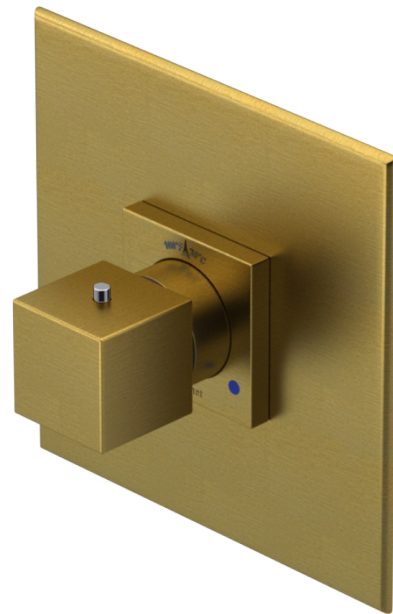

23RSLABMCH Specifications

ADJUSTABLE SLIDE BAR WITH HAND HELD SHOWER ASSEMBLY

WALL MOUNT TUB SPOUT

THREE WAY DIVERTER WITH SHUT-OFFS IN BETWEEN FUNCTIONS

4" SHOWER HEAD WITH WALL MOUNT 16" SHOWER ARM & FLANGE

TEMPERATURE CONTROL VALVE WITH STOPS

INTEGRAL SUPPLY WITH 1/2" NPT X 1/2" NPSM X 3" NIPPLE