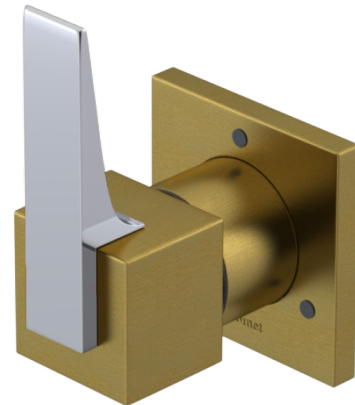

23RSLABMCH Specifications

ADJUSTABLE SLIDE BAR WITH HAND HELD SHOWER ASSEMBLY

WALL MOUNT TUB SPOUT

THREE WAY DIVERTER WITH SHUT-OFFS IN BETWEEN FUNCTIONS

4" SHOWER HEAD WITH WALL MOUNT 16" SHOWER ARM & FLANGE

TEMPERATURE CONTROL VALVE WITH STOPS

INTEGRAL SUPPLY WITH 1/2" NPT X 1/2" NPSM X 3" NIPPLE