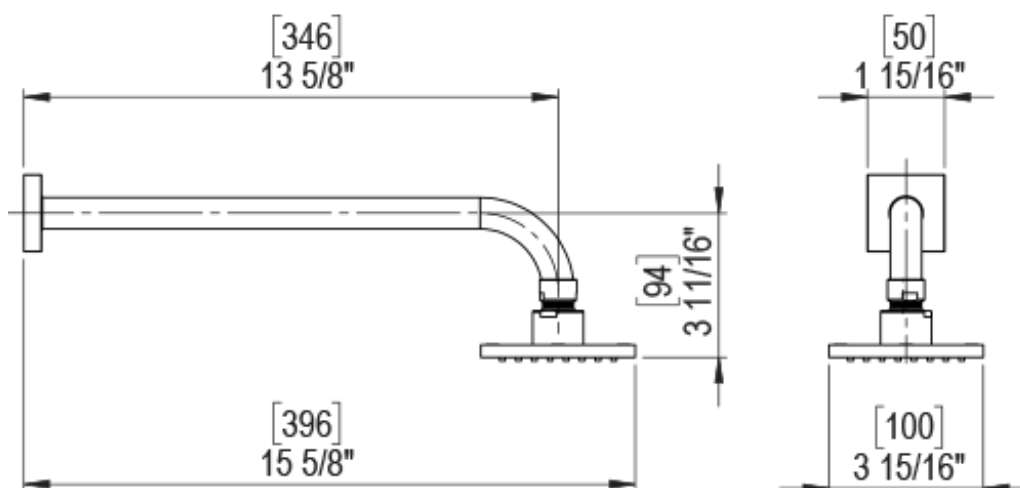

23RSLABMCH Specifications

ADJUSTABLE SLIDE BAR WITH HAND HELD SHOWER ASSEMBLY

WALL MOUNT TUB SPOUT

THREE WAY DIVERTER WITH SHUT-OFFS IN BETWEEN FUNCTIONS

4" SHOWER HEAD WITH WALL MOUNT 16" SHOWER ARM & FLANGE

TEMPERATURE CONTROL VALVE WITH STOPS

INTEGRAL SUPPLY WITH 1/2" NPT X 1/2" NPSM X 3" NIPPLE