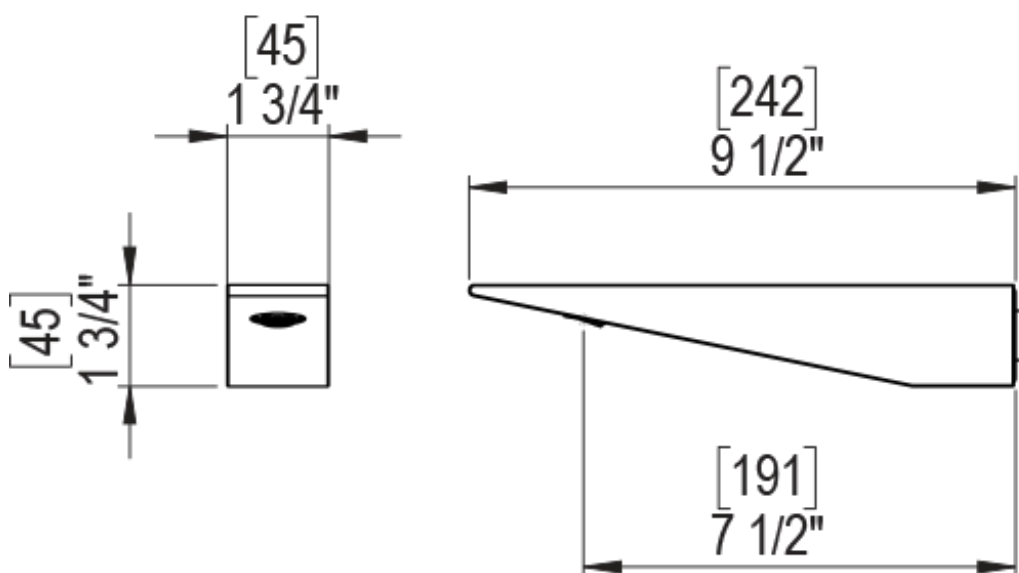

23RSLABMCH Specifications

ADJUSTABLE SLIDE BAR WITH HAND HELD SHOWER ASSEMBLY

WALL MOUNT TUB SPOUT

THREE WAY DIVERTER WITH SHUT-OFFS IN BETWEEN FUNCTIONS

4" SHOWER HEAD WITH WALL MOUNT 16" SHOWER ARM & FLANGE

TEMPERATURE CONTROL VALVE WITH STOPS

INTEGRAL SUPPLY WITH 1/2" NPT X 1/2" NPSM X 3" NIPPLE