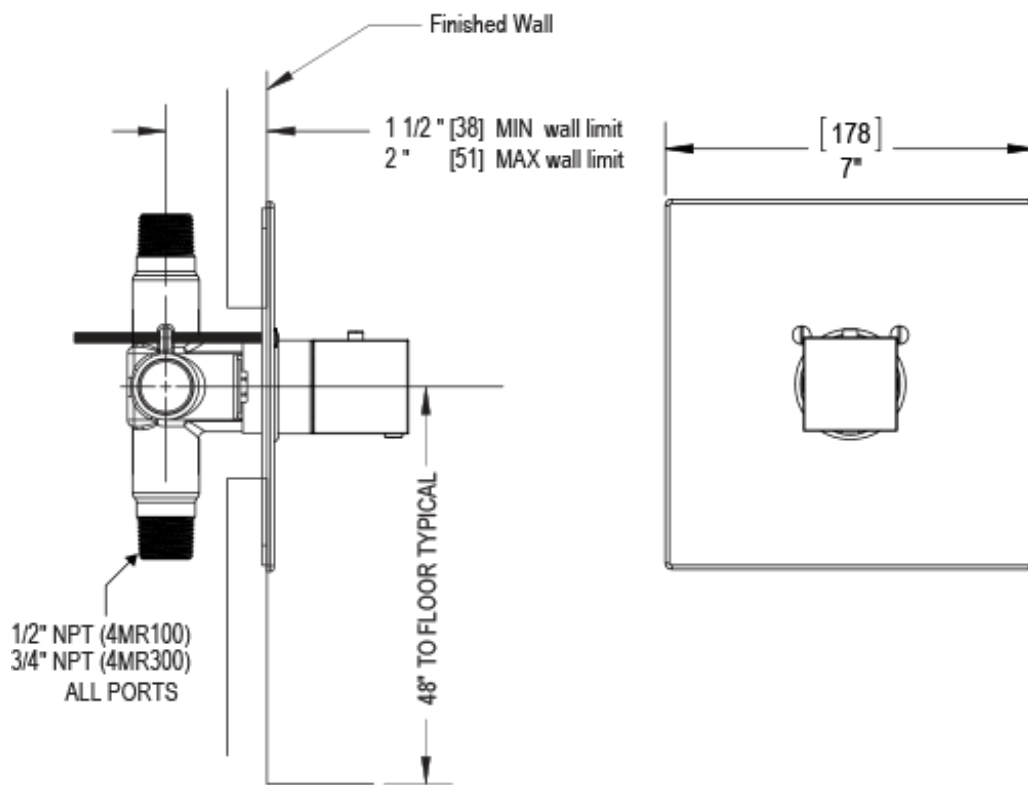

23RSLABMCH Specifications

ADJUSTABLE SLIDE BAR WITH HAND HELD SHOWER ASSEMBLY

WALL MOUNT TUB SPOUT

THREE WAY DIVERTER WITH SHUT-OFFS IN BETWEEN FUNCTIONS

4" SHOWER HEAD WITH WALL MOUNT 16" SHOWER ARM & FLANGE

TEMPERATURE CONTROL VALVE WITH STOPS

INTEGRAL SUPPLY WITH 1/2" NPT X 1/2" NPSM X 3" NIPPLE