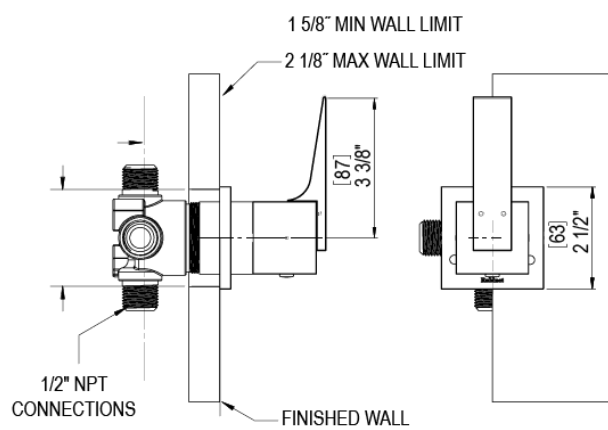

23RSQSCMR Specifications

ADJUSTABLE SLIDE BAR WITH HAND HELD SHOWER ASSEMBLY

WALL MOUNT TUB SPOUT

THREE WAY DIVERTER WITH SHUT-OFFS IN BETWEEN FUNCTIONS

4" SHOWER HEAD WITH WALL MOUNT 16" SHOWER ARM & FLANGE

TEMPERATURE CONTROL VALVE WITH STOPS

INTEGRAL SUPPLY WITH 1/2" NPT X 1/2" NPSM X 3" NIPPLE