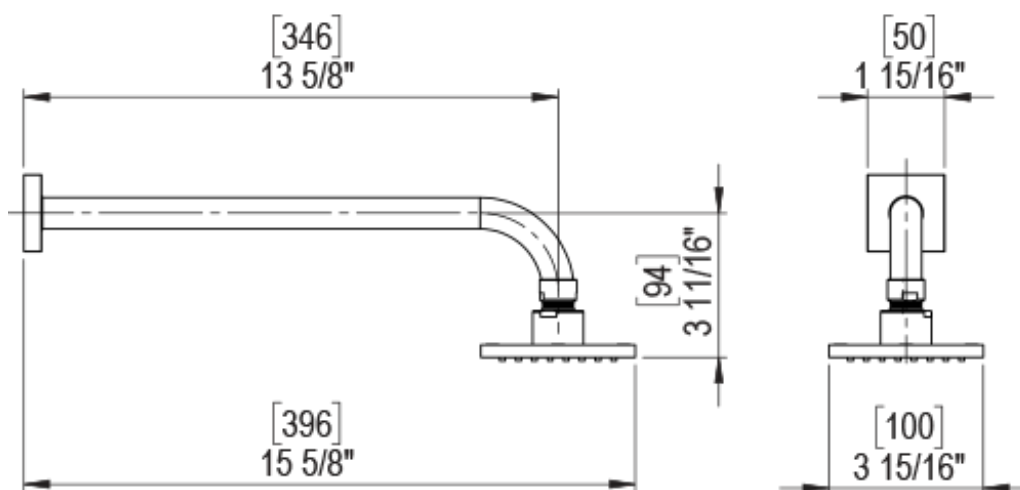

23RSQSCMR Specifications

ADJUSTABLE SLIDE BAR WITH HAND HELD SHOWER ASSEMBLY

WALL MOUNT TUB SPOUT

THREE WAY DIVERTER WITH SHUT-OFFS IN BETWEEN FUNCTIONS

4" SHOWER HEAD WITH WALL MOUNT 16" SHOWER ARM & FLANGE

TEMPERATURE CONTROL VALVE WITH STOPS

INTEGRAL SUPPLY WITH 1/2" NPT X 1/2" NPSM X 3" NIPPLE