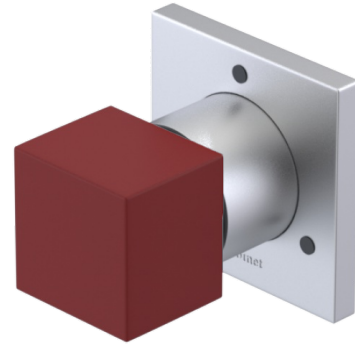

23RSQSCMR Specifications

ADJUSTABLE SLIDE BAR WITH HAND HELD SHOWER ASSEMBLY

WALL MOUNT TUB SPOUT

THREE WAY DIVERTER WITH SHUT-OFFS IN BETWEEN FUNCTIONS

4" SHOWER HEAD WITH WALL MOUNT 16" SHOWER ARM & FLANGE

TEMPERATURE CONTROL VALVE WITH STOPS

INTEGRAL SUPPLY WITH 1/2" NPT X 1/2" NPSM X 3" NIPPLE