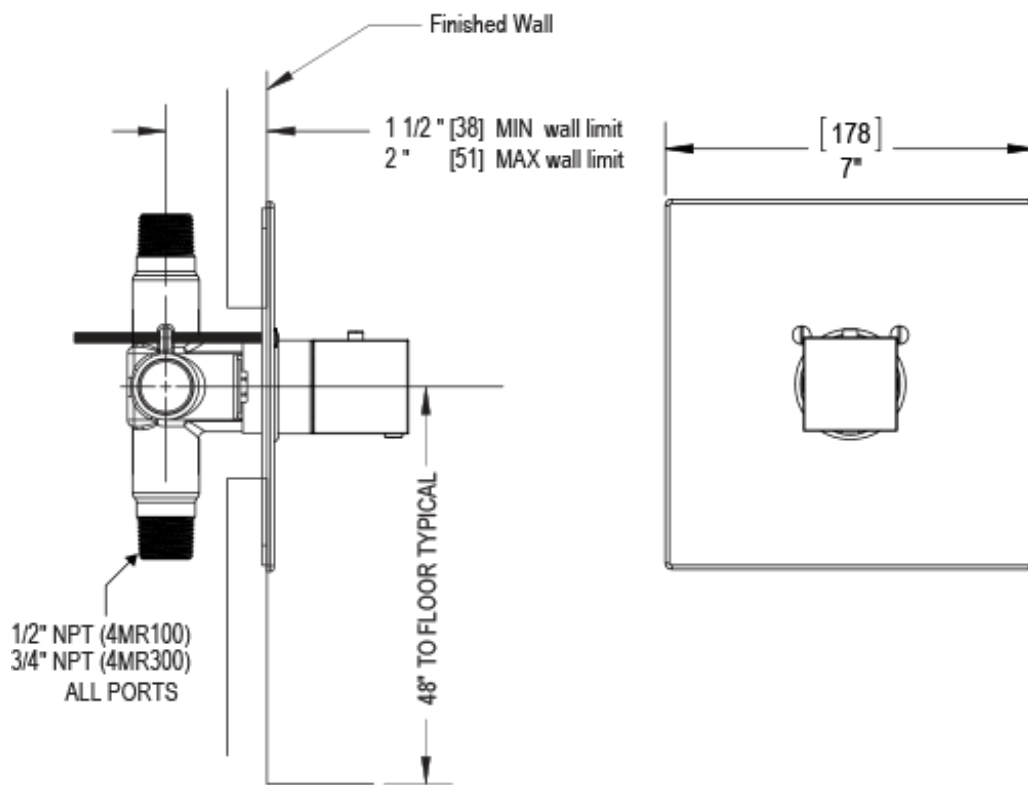

23RSQSCMR Specifications

ADJUSTABLE SLIDE BAR WITH HAND HELD SHOWER ASSEMBLY

WALL MOUNT TUB SPOUT

THREE WAY DIVERTER WITH SHUT-OFFS IN BETWEEN FUNCTIONS

4" SHOWER HEAD WITH WALL MOUNT 16" SHOWER ARM & FLANGE

TEMPERATURE CONTROL VALVE WITH STOPS

INTEGRAL SUPPLY WITH 1/2" NPT X 1/2" NPSM X 3" NIPPLE