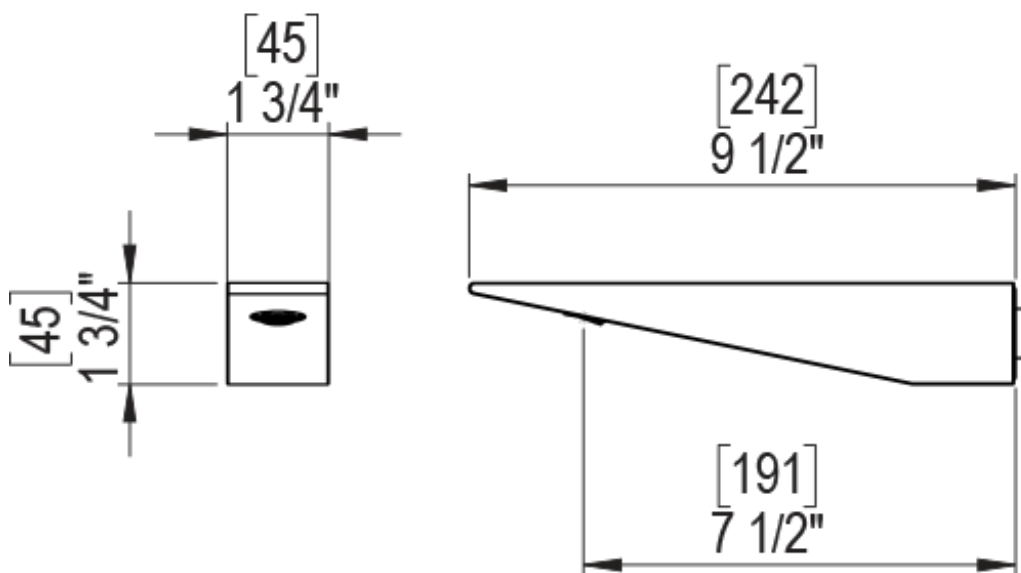

23RSQSCMR Specifications

ADJUSTABLE SLIDE BAR WITH HAND HELD SHOWER ASSEMBLY

WALL MOUNT TUB SPOUT

THREE WAY DIVERTER WITH SHUT-OFFS IN BETWEEN FUNCTIONS

4" SHOWER HEAD WITH WALL MOUNT 16" SHOWER ARM & FLANGE

TEMPERATURE CONTROL VALVE WITH STOPS

INTEGRAL SUPPLY WITH 1/2" NPT X 1/2" NPSM X 3" NIPPLE