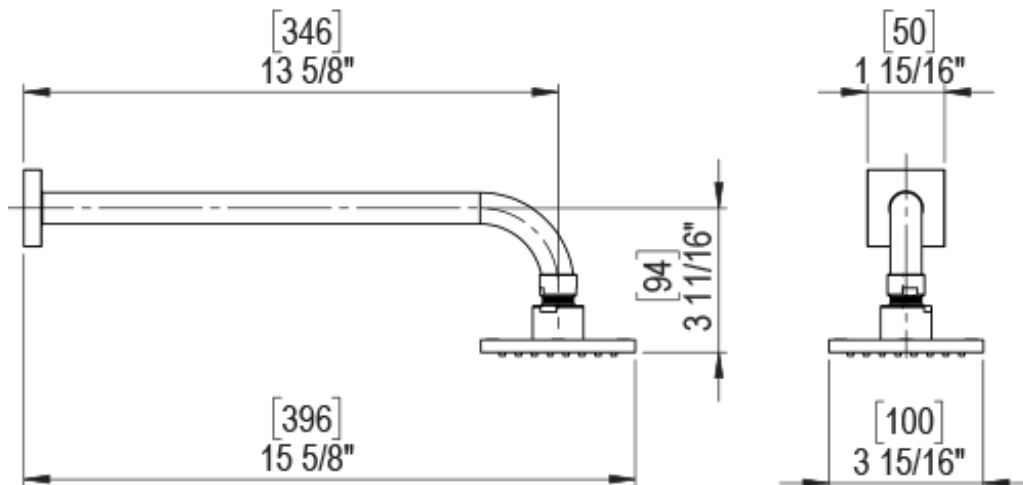

23RSQCHRD Specifications

ADJUSTABLE SLIDE BAR WITH HAND HELD SHOWER ASSEMBLY

WALL MOUNT TUB SPOUT

THREE WAY DIVERTER WITH SHUT-OFFS IN BETWEEN FUNCTIONS

4" SHOWER HEAD WITH WALL MOUNT 16" SHOWER ARM & FLANGE

TEMPERATURE CONTROL VALVE WITH STOPS

INTEGRAL SUPPLY WITH 1/2" NPT X 1/2" NPSM X 3" NIPPLE