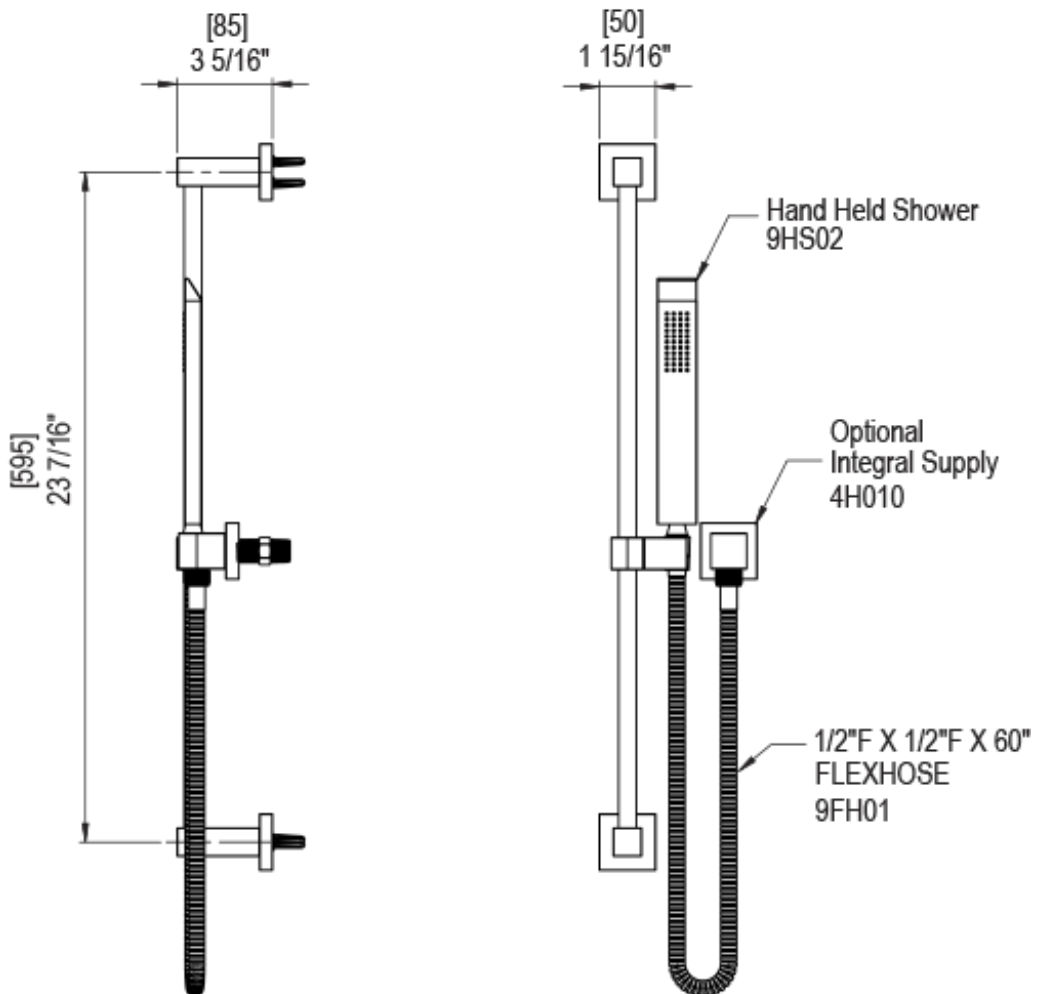

23RSQCHRD Specifications

ADJUSTABLE SLIDE BAR WITH HAND HELD SHOWER ASSEMBLY

WALL MOUNT TUB SPOUT

THREE WAY DIVERTER WITH SHUT-OFFS IN BETWEEN FUNCTIONS

4" SHOWER HEAD WITH WALL MOUNT 16" SHOWER ARM & FLANGE

TEMPERATURE CONTROL VALVE WITH STOPS

INTEGRAL SUPPLY WITH 1/2" NPT X 1/2" NPSM X 3" NIPPLE