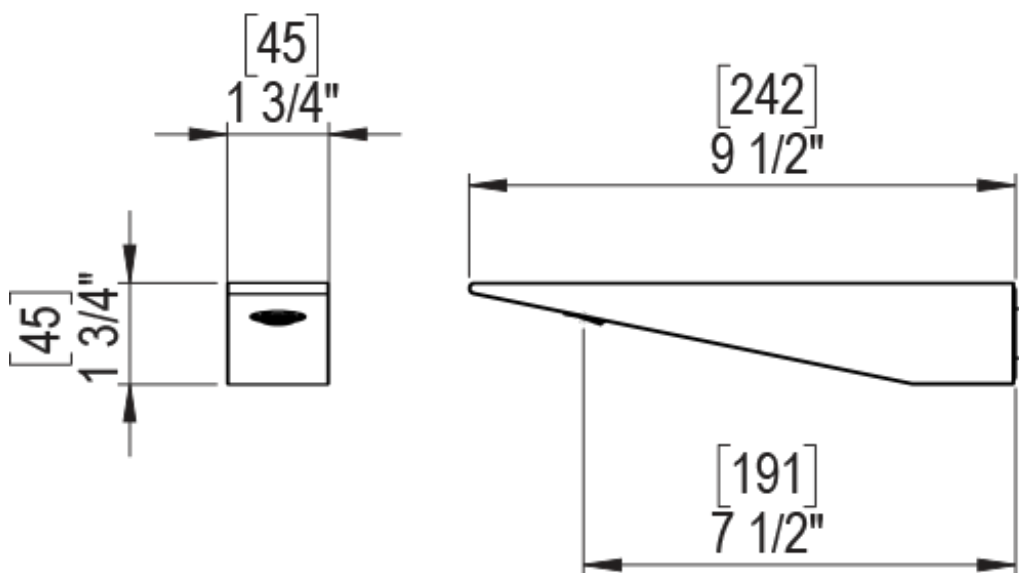

23RSQCHRD Specifications

ADJUSTABLE SLIDE BAR WITH HAND HELD SHOWER ASSEMBLY

WALL MOUNT TUB SPOUT

THREE WAY DIVERTER WITH SHUT-OFFS IN BETWEEN FUNCTIONS

4" SHOWER HEAD WITH WALL MOUNT 16" SHOWER ARM & FLANGE

TEMPERATURE CONTROL VALVE WITH STOPS

INTEGRAL SUPPLY WITH 1/2" NPT X 1/2" NPSM X 3" NIPPLE