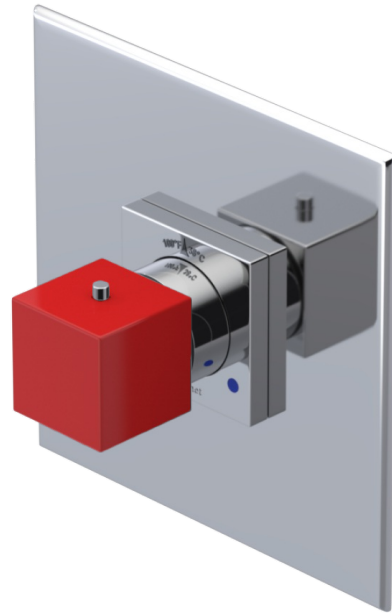

23RSQCHRD Specifications

ADJUSTABLE SLIDE BAR WITH HAND HELD SHOWER ASSEMBLY

WALL MOUNT TUB SPOUT

THREE WAY DIVERTER WITH SHUT-OFFS IN BETWEEN FUNCTIONS

4" SHOWER HEAD WITH WALL MOUNT 16" SHOWER ARM & FLANGE

TEMPERATURE CONTROL VALVE WITH STOPS

INTEGRAL SUPPLY WITH 1/2" NPT X 1/2" NPSM X 3" NIPPLE