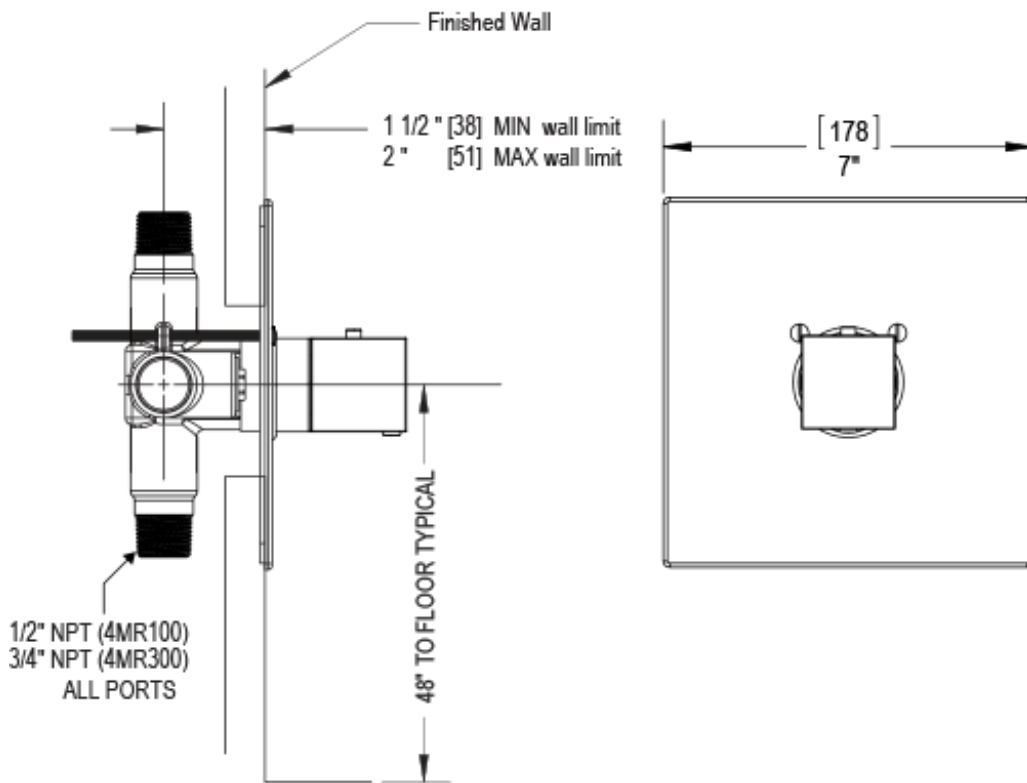

23RSQCHRD Specifications

ADJUSTABLE SLIDE BAR WITH HAND HELD SHOWER ASSEMBLY

WALL MOUNT TUB SPOUT

THREE WAY DIVERTER WITH SHUT-OFFS IN BETWEEN FUNCTIONS

4" SHOWER HEAD WITH WALL MOUNT 16" SHOWER ARM & FLANGE

TEMPERATURE CONTROL VALVE WITH STOPS

INTEGRAL SUPPLY WITH 1/2" NPT X 1/2" NPSM X 3" NIPPLE