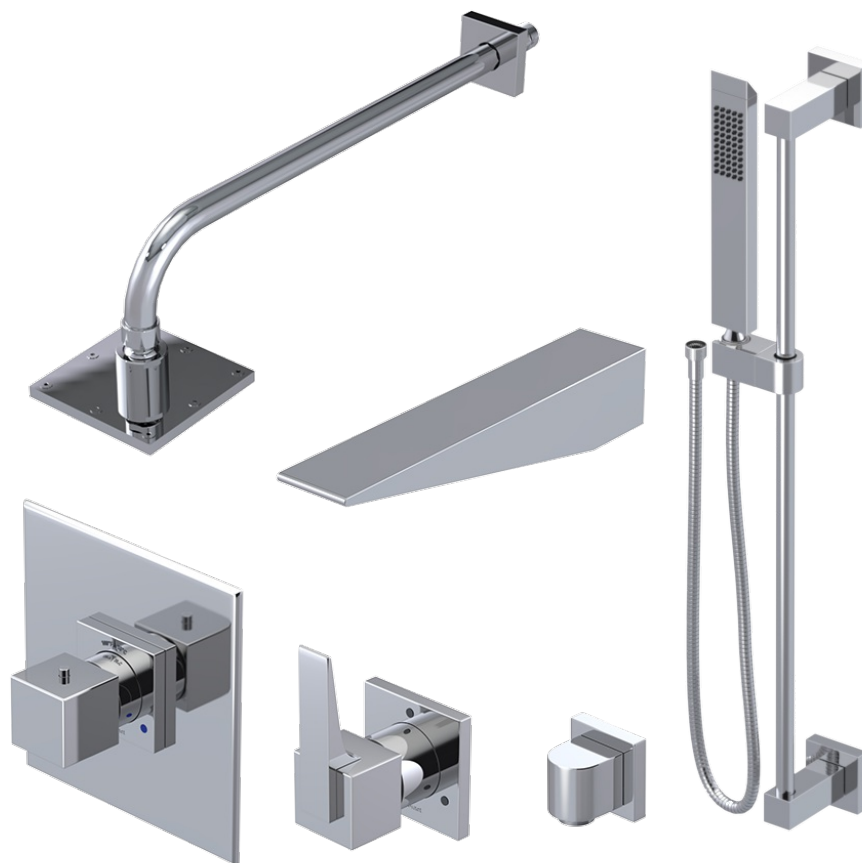

23RSQCHRD Specifications

ADJUSTABLE SLIDE BAR WITH HAND HELD SHOWER ASSEMBLY

WALL MOUNT TUB SPOUT

THREE WAY DIVERTER WITH SHUT-OFFS IN BETWEEN FUNCTIONS

4" SHOWER HEAD WITH WALL MOUNT 16" SHOWER ARM & FLANGE

TEMPERATURE CONTROL VALVE WITH STOPS

INTEGRAL SUPPLY WITH 1/2" NPT X 1/2" NPSM X 3" NIPPLE