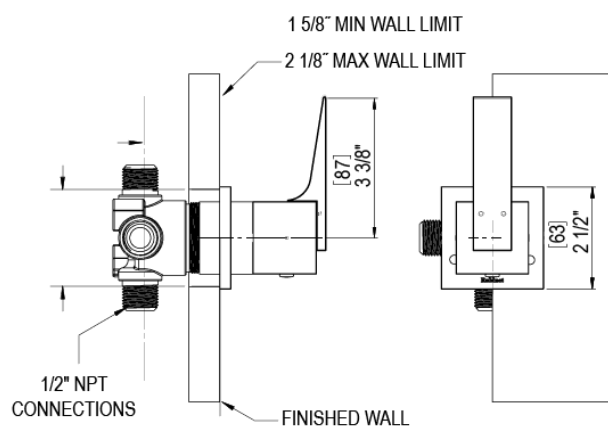

23RSQCHRD Specifications

ADJUSTABLE SLIDE BAR WITH HAND HELD SHOWER ASSEMBLY

WALL MOUNT TUB SPOUT

THREE WAY DIVERTER WITH SHUT-OFFS IN BETWEEN FUNCTIONS

4" SHOWER HEAD WITH WALL MOUNT 16" SHOWER ARM & FLANGE

TEMPERATURE CONTROL VALVE WITH STOPS

INTEGRAL SUPPLY WITH 1/2" NPT X 1/2" NPSM X 3" NIPPLE