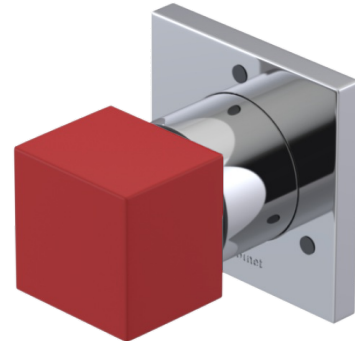

23RSQCHRD Specifications

ADJUSTABLE SLIDE BAR WITH HAND HELD SHOWER ASSEMBLY

WALL MOUNT TUB SPOUT

THREE WAY DIVERTER WITH SHUT-OFFS IN BETWEEN FUNCTIONS

4" SHOWER HEAD WITH WALL MOUNT 16" SHOWER ARM & FLANGE

TEMPERATURE CONTROL VALVE WITH STOPS

INTEGRAL SUPPLY WITH 1/2" NPT X 1/2" NPSM X 3" NIPPLE