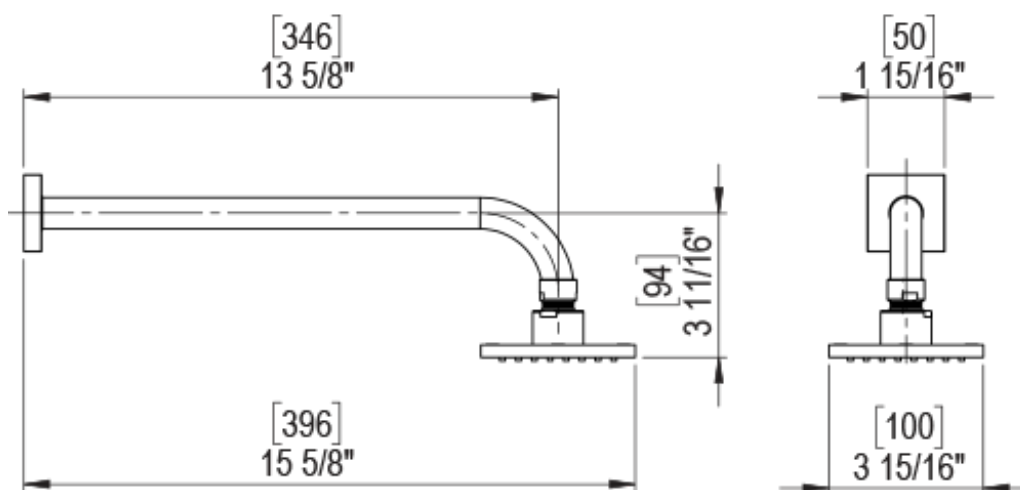

23RSQCHCH Specifications

ADJUSTABLE SLIDE BAR WITH HAND HELD SHOWER ASSEMBLY

WALL MOUNT TUB SPOUT

THREE WAY DIVERTER WITH SHUT-OFFS IN BETWEEN FUNCTIONS

4" SHOWER HEAD WITH WALL MOUNT 16" SHOWER ARM & FLANGE

TEMPERATURE CONTROL VALVE WITH STOPS

INTEGRAL SUPPLY WITH 1/2" NPT X 1/2" NPSM X 3" NIPPLE