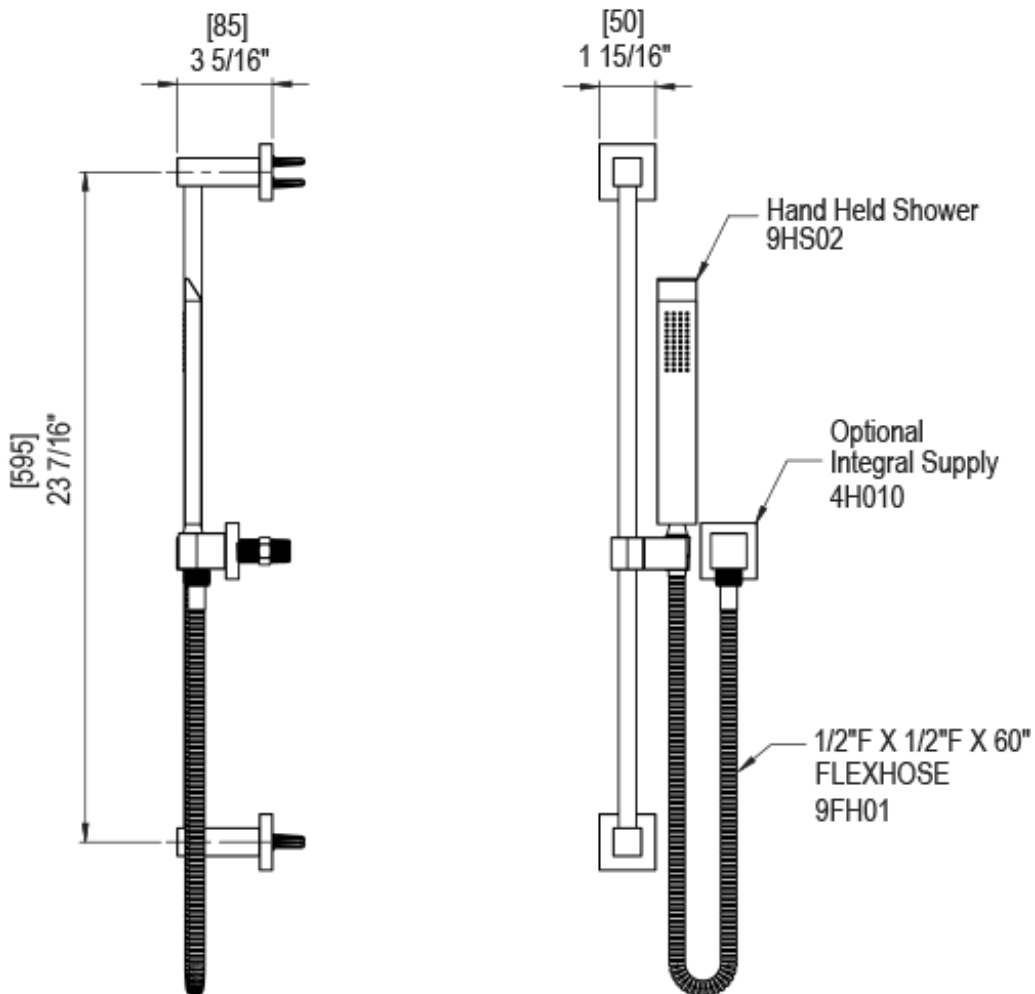

23RSQCHCH Specifications

ADJUSTABLE SLIDE BAR WITH HAND HELD SHOWER ASSEMBLY

WALL MOUNT TUB SPOUT

THREE WAY DIVERTER WITH SHUT-OFFS IN BETWEEN FUNCTIONS

4" SHOWER HEAD WITH WALL MOUNT 16" SHOWER ARM & FLANGE

TEMPERATURE CONTROL VALVE WITH STOPS

INTEGRAL SUPPLY WITH 1/2" NPT X 1/2" NPSM X 3" NIPPLE