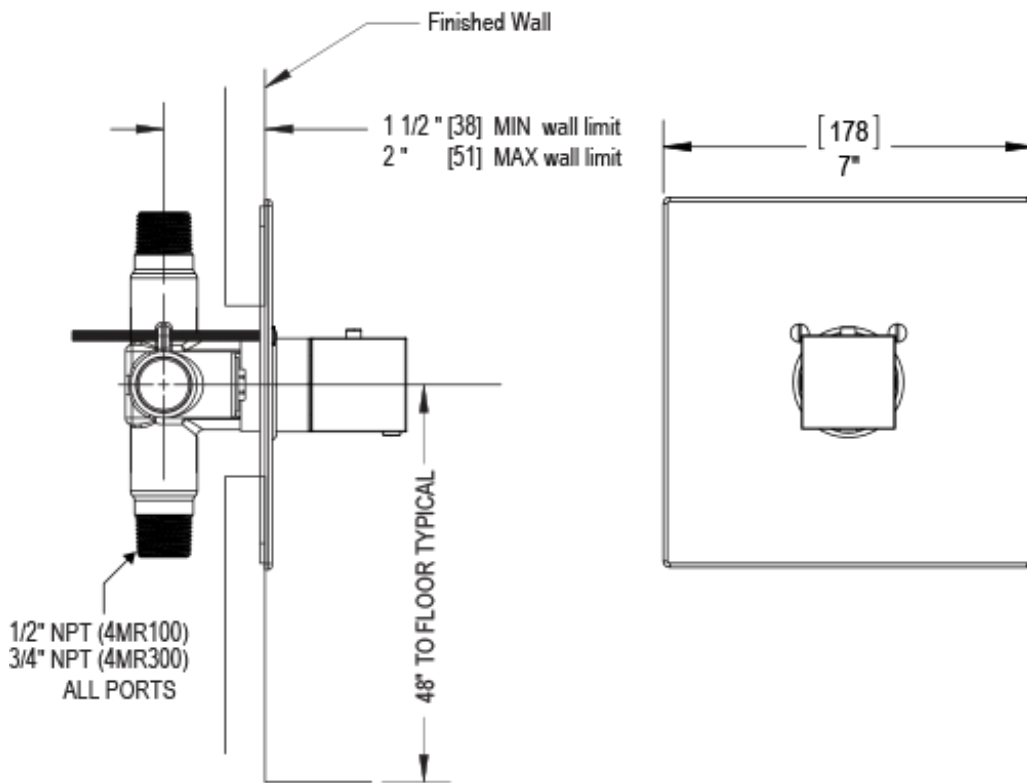

23RSQCHCH Specifications

ADJUSTABLE SLIDE BAR WITH HAND HELD SHOWER ASSEMBLY

WALL MOUNT TUB SPOUT

THREE WAY DIVERTER WITH SHUT-OFFS IN BETWEEN FUNCTIONS

4" SHOWER HEAD WITH WALL MOUNT 16" SHOWER ARM & FLANGE

TEMPERATURE CONTROL VALVE WITH STOPS

INTEGRAL SUPPLY WITH 1/2" NPT X 1/2" NPSM X 3" NIPPLE