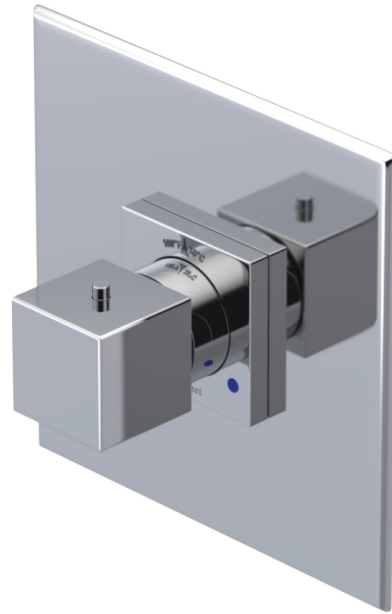

23RSQCHCH Specifications

ADJUSTABLE SLIDE BAR WITH HAND HELD SHOWER ASSEMBLY

WALL MOUNT TUB SPOUT

THREE WAY DIVERTER WITH SHUT-OFFS IN BETWEEN FUNCTIONS

4" SHOWER HEAD WITH WALL MOUNT 16" SHOWER ARM & FLANGE

TEMPERATURE CONTROL VALVE WITH STOPS

INTEGRAL SUPPLY WITH 1/2" NPT X 1/2" NPSM X 3" NIPPLE