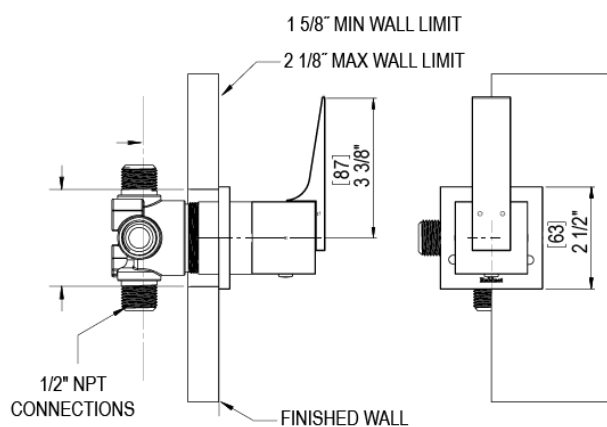

23RSQCHCH Specifications

ADJUSTABLE SLIDE BAR WITH HAND HELD SHOWER ASSEMBLY

WALL MOUNT TUB SPOUT

THREE WAY DIVERTER WITH SHUT-OFFS IN BETWEEN FUNCTIONS

4" SHOWER HEAD WITH WALL MOUNT 16" SHOWER ARM & FLANGE

TEMPERATURE CONTROL VALVE WITH STOPS

INTEGRAL SUPPLY WITH 1/2" NPT X 1/2" NPSM X 3" NIPPLE