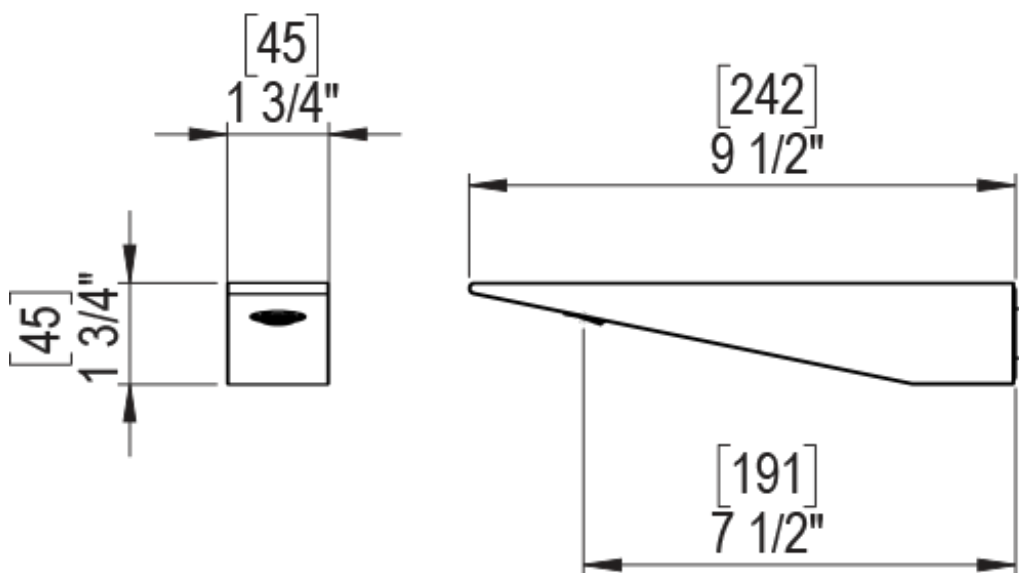

23RSQCHCH Specifications

ADJUSTABLE SLIDE BAR WITH HAND HELD SHOWER ASSEMBLY

WALL MOUNT TUB SPOUT

THREE WAY DIVERTER WITH SHUT-OFFS IN BETWEEN FUNCTIONS

4" SHOWER HEAD WITH WALL MOUNT 16" SHOWER ARM & FLANGE

TEMPERATURE CONTROL VALVE WITH STOPS

INTEGRAL SUPPLY WITH 1/2" NPT X 1/2" NPSM X 3" NIPPLE