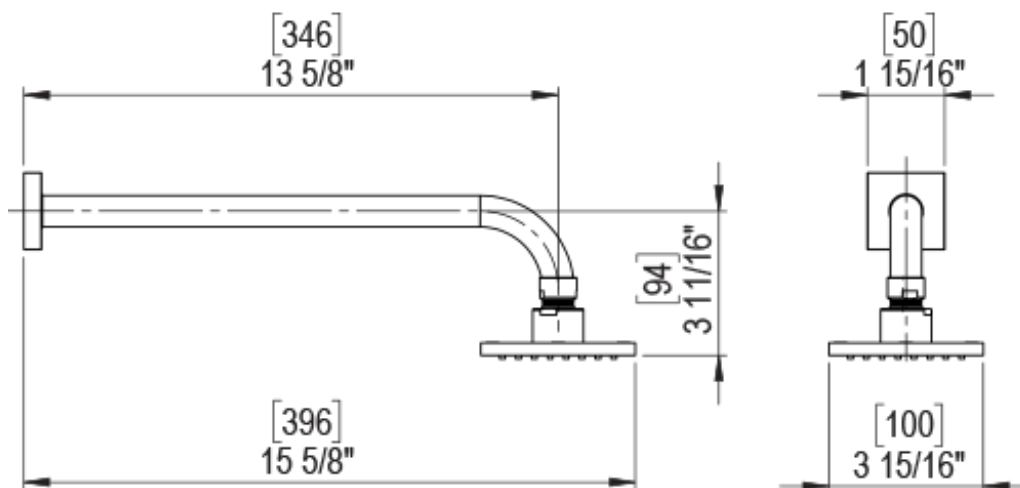

# 23RSQCHBK Specifications

ADJUSTABLE SLIDE BAR WITH HAND HELD SHOWER ASSEMBLY

WALL MOUNT TUB SPOUT

THREE WAY DIVERTER WITH SHUT-OFFS IN BETWEEN FUNCTIONS

4" SHOWER HEAD WITH WALL MOUNT 16" SHOWER ARM & FLANGE

TEMPERATURE CONTROL VALVE WITH STOPS

INTEGRAL SUPPLY WITH 1/2" NPT X 1/2" NPSM X 3" NIPPLE