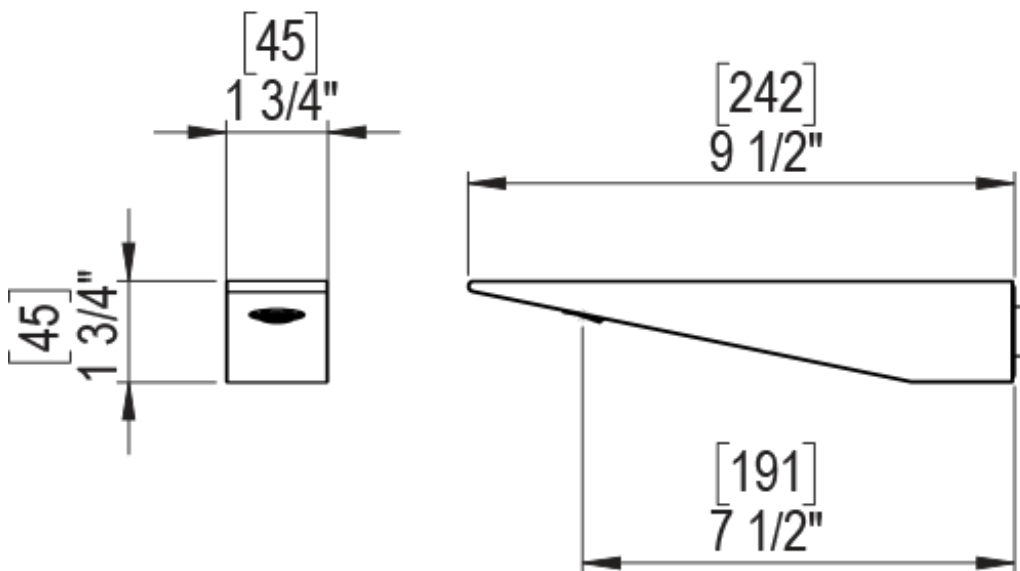

# 23RSQCHBK Specifications

ADJUSTABLE SLIDE BAR WITH HAND HELD SHOWER ASSEMBLY

WALL MOUNT TUB SPOUT

THREE WAY DIVERTER WITH SHUT-OFFS IN BETWEEN FUNCTIONS

4" SHOWER HEAD WITH WALL MOUNT 16" SHOWER ARM & FLANGE

TEMPERATURE CONTROL VALVE WITH STOPS

INTEGRAL SUPPLY WITH 1/2" NPT X 1/2" NPSM X 3" NIPPLE