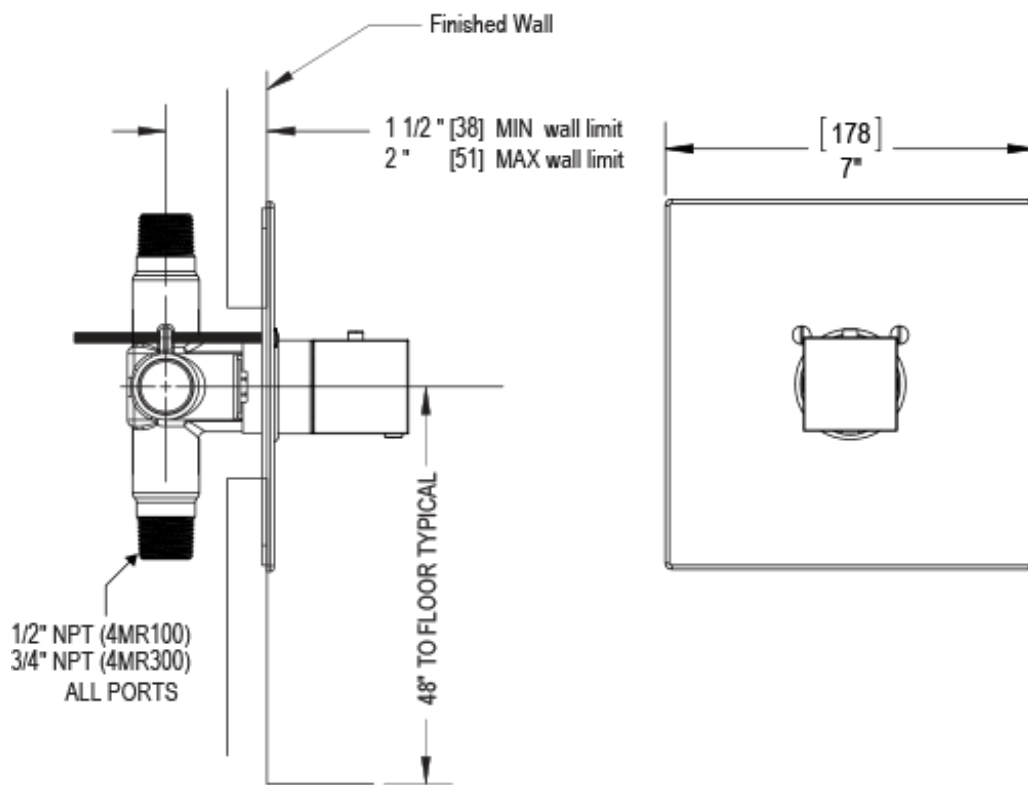

# 23RSQCHBK Specifications

ADJUSTABLE SLIDE BAR WITH HAND HELD SHOWER ASSEMBLY

WALL MOUNT TUB SPOUT

THREE WAY DIVERTER WITH SHUT-OFFS IN BETWEEN FUNCTIONS

4" SHOWER HEAD WITH WALL MOUNT 16" SHOWER ARM & FLANGE

TEMPERATURE CONTROL VALVE WITH STOPS

INTEGRAL SUPPLY WITH 1/2" NPT X 1/2" NPSM X 3" NIPPLE