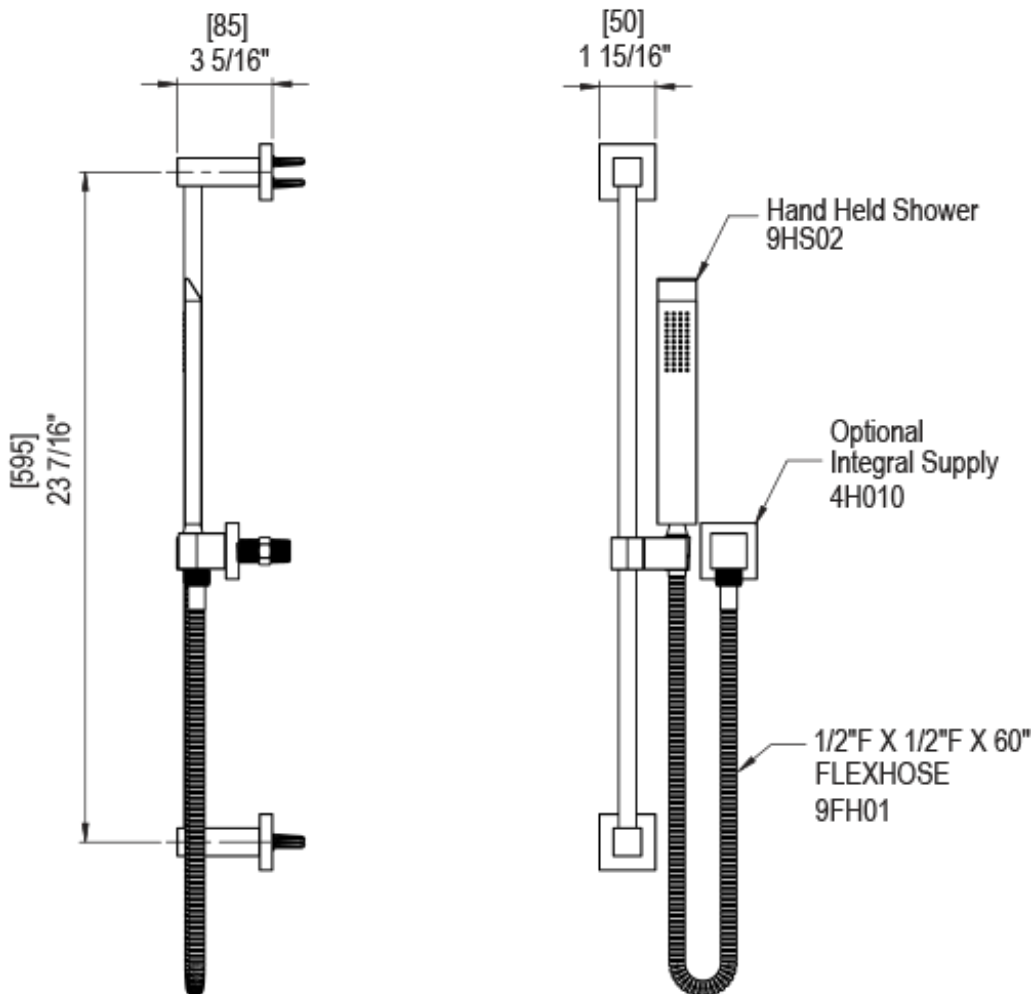

# 23RSQCHBK Specifications

ADJUSTABLE SLIDE BAR WITH HAND HELD SHOWER ASSEMBLY

WALL MOUNT TUB SPOUT

THREE WAY DIVERTER WITH SHUT-OFFS IN BETWEEN FUNCTIONS

4" SHOWER HEAD WITH WALL MOUNT 16" SHOWER ARM & FLANGE

TEMPERATURE CONTROL VALVE WITH STOPS

INTEGRAL SUPPLY WITH 1/2" NPT X 1/2" NPSM X 3" NIPPLE