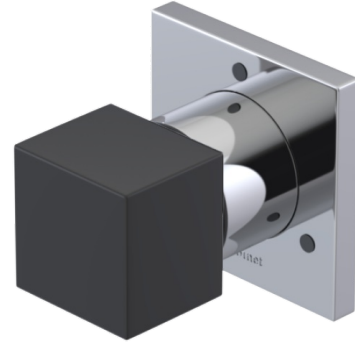

# 23RSQCHBK Specifications

ADJUSTABLE SLIDE BAR WITH HAND HELD SHOWER ASSEMBLY

WALL MOUNT TUB SPOUT

THREE WAY DIVERTER WITH SHUT-OFFS IN BETWEEN FUNCTIONS

4" SHOWER HEAD WITH WALL MOUNT 16" SHOWER ARM & FLANGE

TEMPERATURE CONTROL VALVE WITH STOPS

INTEGRAL SUPPLY WITH 1/2" NPT X 1/2" NPSM X 3" NIPPLE