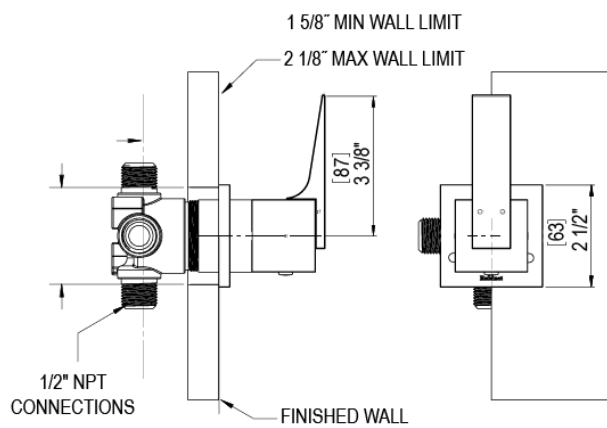

# 23RSQCHBK Specifications

ADJUSTABLE SLIDE BAR WITH HAND HELD SHOWER ASSEMBLY

WALL MOUNT TUB SPOUT

THREE WAY DIVERTER WITH SHUT-OFFS IN BETWEEN FUNCTIONS

4" SHOWER HEAD WITH WALL MOUNT 16" SHOWER ARM & FLANGE

TEMPERATURE CONTROL VALVE WITH STOPS

INTEGRAL SUPPLY WITH 1/2" NPT X 1/2" NPSM X 3" NIPPLE