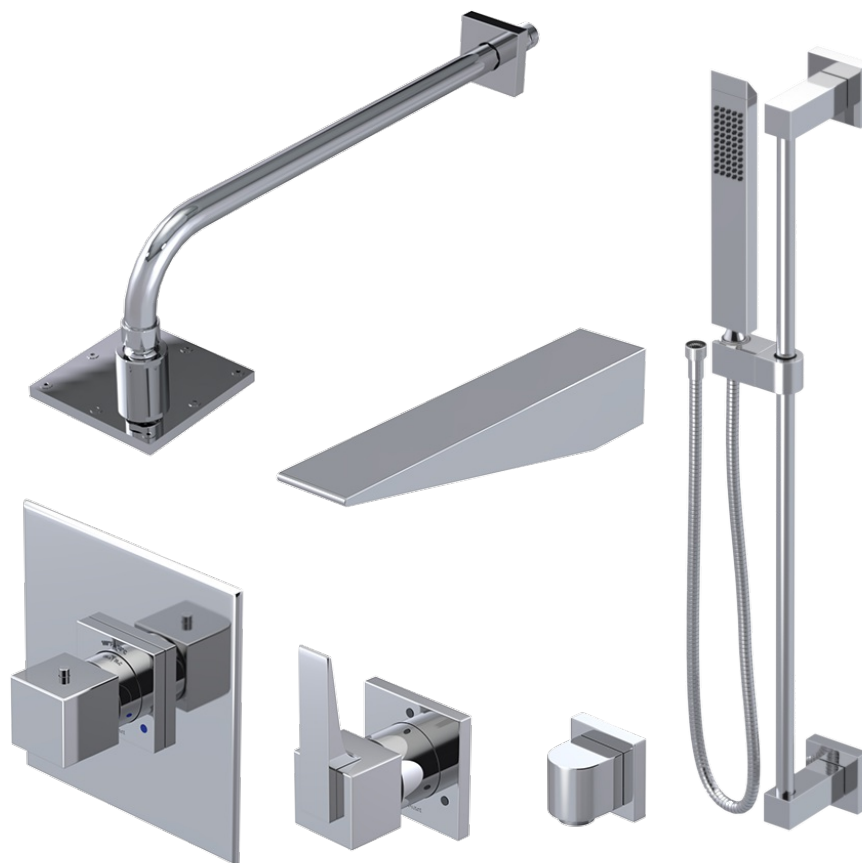

# 23RSQCHBK Specifications

ADJUSTABLE SLIDE BAR WITH HAND HELD SHOWER ASSEMBLY

WALL MOUNT TUB SPOUT

THREE WAY DIVERTER WITH SHUT-OFFS IN BETWEEN FUNCTIONS

4" SHOWER HEAD WITH WALL MOUNT 16" SHOWER ARM & FLANGE

TEMPERATURE CONTROL VALVE WITH STOPS

INTEGRAL SUPPLY WITH 1/2" NPT X 1/2" NPSM X 3" NIPPLE