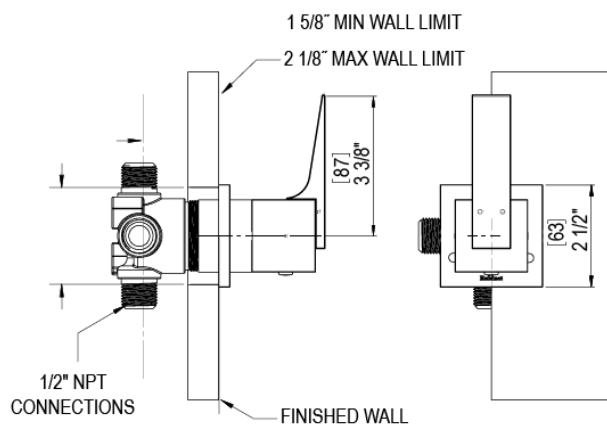

ADJUSTABLE SLIDE BAR WITH HAND HELD SHOWER ASSEMBLY

WALL MOUNT TUB SPOUT

THREE WAY DIVERTER WITH SHUT-OFFS IN BETWEEN FUNCTIONS

4" SHOWER HEAD WITH WALL MOUNT 16" SHOWER ARM & FLANGE

TEMPERATURE CONTROL VALVE WITH STOPS

INTEGRAL SUPPLY WITH 1/2" NPT X 1/2" NPSM X 3" NIPPLE