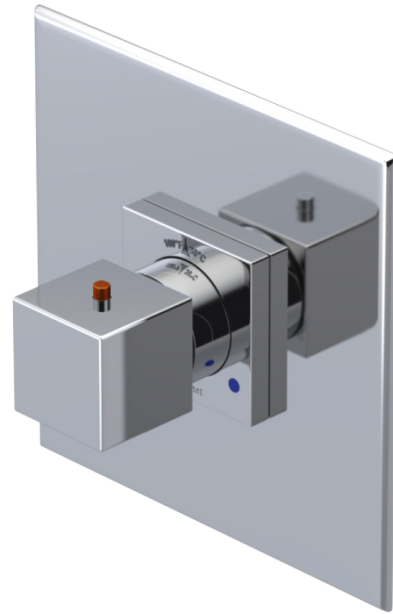

ADJUSTABLE SLIDE BAR WITH HAND HELD SHOWER ASSEMBLY

WALL MOUNT TUB SPOUT

THREE WAY DIVERTER WITH SHUT-OFFS IN BETWEEN FUNCTIONS

4" SHOWER HEAD WITH WALL MOUNT 16" SHOWER ARM & FLANGE

TEMPERATURE CONTROL VALVE WITH STOPS

INTEGRAL SUPPLY WITH 1/2" NPT X 1/2" NPSM X 3" NIPPLE