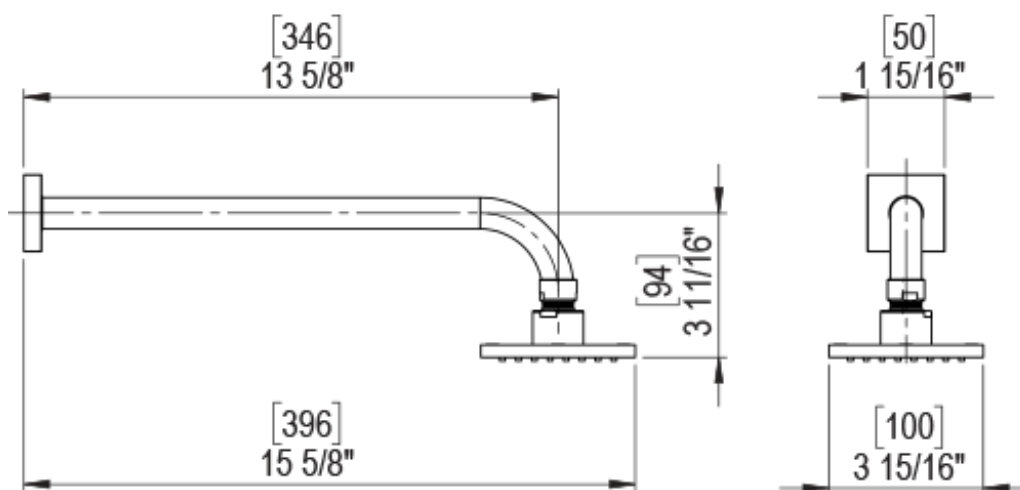

ADJUSTABLE SLIDE BAR WITH HAND HELD SHOWER ASSEMBLY

WALL MOUNT TUB SPOUT

THREE WAY DIVERTER WITH SHUT-OFFS IN BETWEEN FUNCTIONS

4" SHOWER HEAD WITH WALL MOUNT 16" SHOWER ARM & FLANGE

TEMPERATURE CONTROL VALVE WITH STOPS

INTEGRAL SUPPLY WITH 1/2" NPT X 1/2" NPSM X 3" NIPPLE