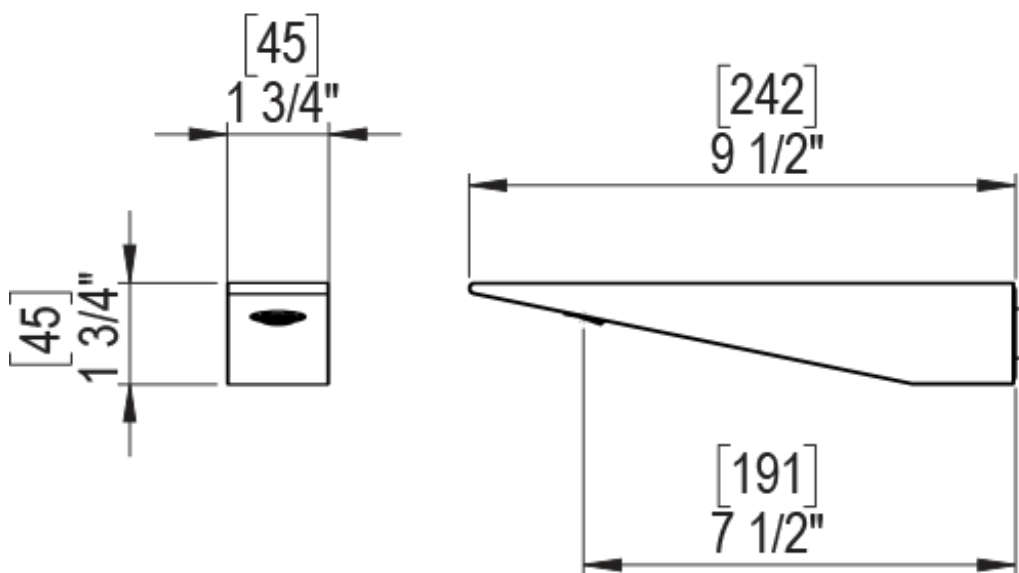

ADJUSTABLE SLIDE BAR WITH HAND HELD SHOWER ASSEMBLY

WALL MOUNT TUB SPOUT

THREE WAY DIVERTER WITH SHUT-OFFS IN BETWEEN FUNCTIONS

4" SHOWER HEAD WITH WALL MOUNT 16" SHOWER ARM & FLANGE

TEMPERATURE CONTROL VALVE WITH STOPS

INTEGRAL SUPPLY WITH 1/2" NPT X 1/2" NPSM X 3" NIPPLE