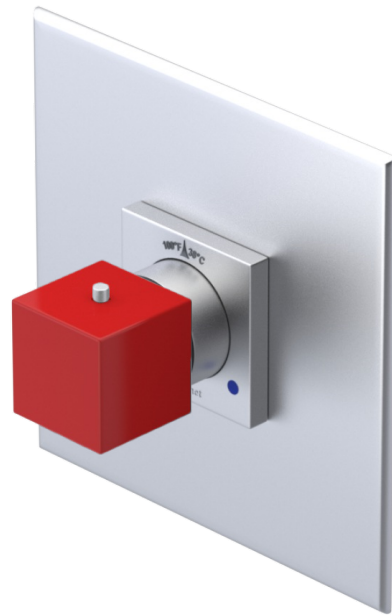

23RSLSCRD Specifications

ADJUSTABLE SLIDE BAR WITH HAND HELD SHOWER ASSEMBLY

WALL MOUNT TUB SPOUT

THREE WAY DIVERTER WITH SHUT-OFFS IN BETWEEN FUNCTIONS

4" SHOWER HEAD WITH WALL MOUNT 16" SHOWER ARM & FLANGE

TEMPERATURE CONTROL VALVE WITH STOPS

INTEGRAL SUPPLY WITH 1/2" NPT X 1/2" NPSM X 3" NIPPLE