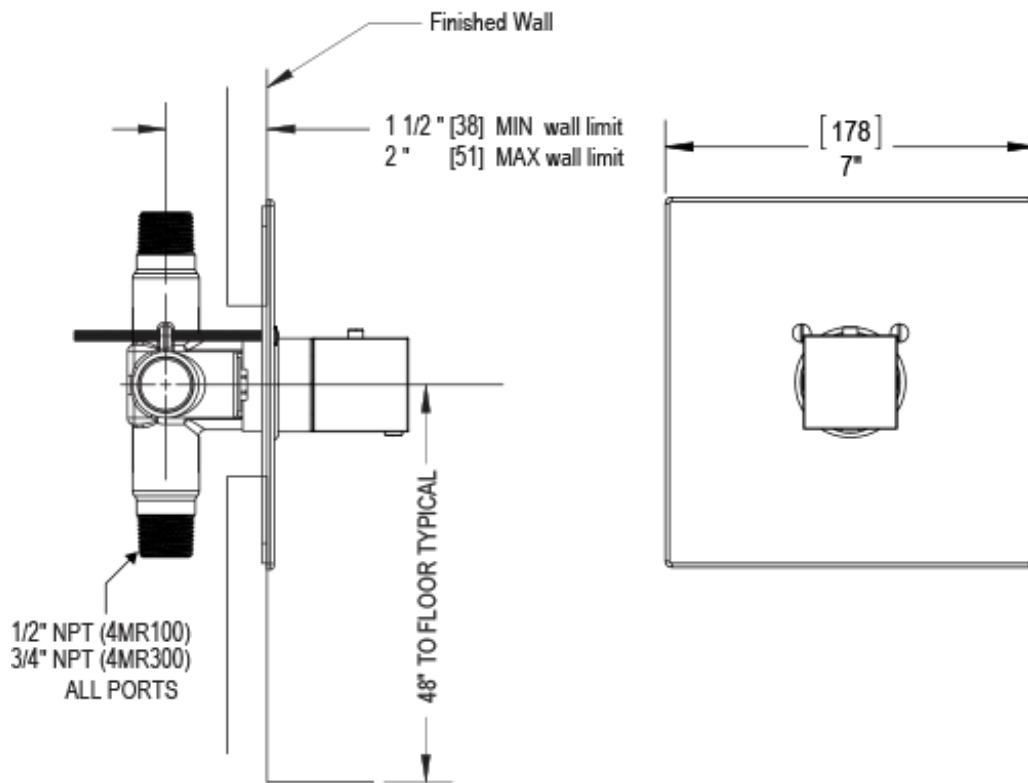

23RSLSCRD Specifications

ADJUSTABLE SLIDE BAR WITH HAND HELD SHOWER ASSEMBLY

WALL MOUNT TUB SPOUT

THREE WAY DIVERTER WITH SHUT-OFFS IN BETWEEN FUNCTIONS

4" SHOWER HEAD WITH WALL MOUNT 16" SHOWER ARM & FLANGE

TEMPERATURE CONTROL VALVE WITH STOPS

INTEGRAL SUPPLY WITH 1/2" NPT X 1/2" NPSM X 3" NIPPLE