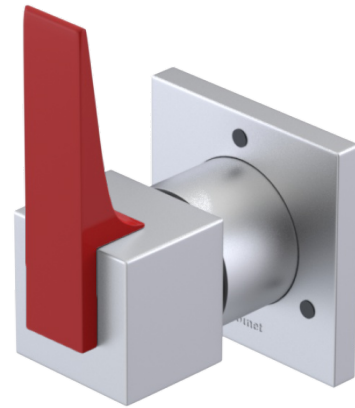

23RSLSCRD Specifications

ADJUSTABLE SLIDE BAR WITH HAND HELD SHOWER ASSEMBLY

WALL MOUNT TUB SPOUT

THREE WAY DIVERTER WITH SHUT-OFFS IN BETWEEN FUNCTIONS

4" SHOWER HEAD WITH WALL MOUNT 16" SHOWER ARM & FLANGE

TEMPERATURE CONTROL VALVE WITH STOPS

INTEGRAL SUPPLY WITH 1/2" NPT X 1/2" NPSM X 3" NIPPLE