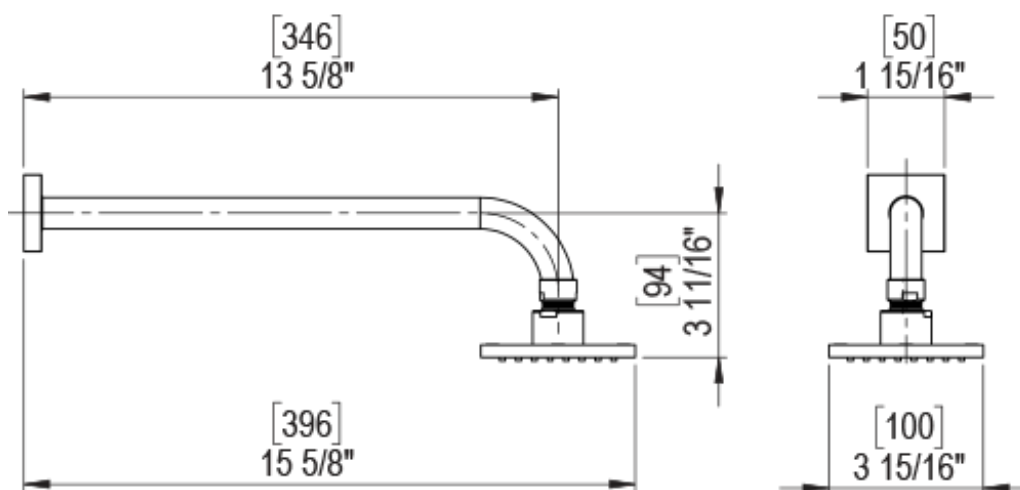

23RSLSCRD Specifications

ADJUSTABLE SLIDE BAR WITH HAND HELD SHOWER ASSEMBLY

WALL MOUNT TUB SPOUT

THREE WAY DIVERTER WITH SHUT-OFFS IN BETWEEN FUNCTIONS

4" SHOWER HEAD WITH WALL MOUNT 16" SHOWER ARM & FLANGE

TEMPERATURE CONTROL VALVE WITH STOPS

INTEGRAL SUPPLY WITH 1/2" NPT X 1/2" NPSM X 3" NIPPLE