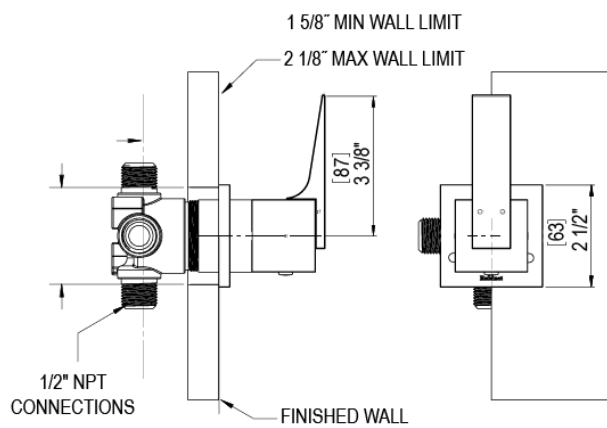

23RSLSCRD Specifications

ADJUSTABLE SLIDE BAR WITH HAND HELD SHOWER ASSEMBLY

WALL MOUNT TUB SPOUT

THREE WAY DIVERTER WITH SHUT-OFFS IN BETWEEN FUNCTIONS

4" SHOWER HEAD WITH WALL MOUNT 16" SHOWER ARM & FLANGE

TEMPERATURE CONTROL VALVE WITH STOPS

INTEGRAL SUPPLY WITH 1/2" NPT X 1/2" NPSM X 3" NIPPLE