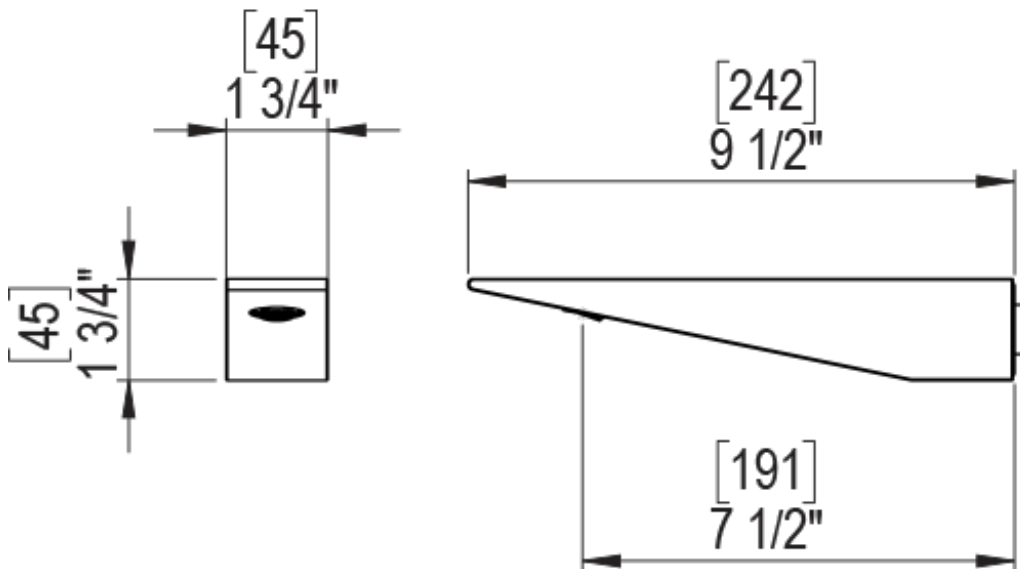

23RSLSCRD Specifications

ADJUSTABLE SLIDE BAR WITH HAND HELD SHOWER ASSEMBLY

WALL MOUNT TUB SPOUT

THREE WAY DIVERTER WITH SHUT-OFFS IN BETWEEN FUNCTIONS

4" SHOWER HEAD WITH WALL MOUNT 16" SHOWER ARM & FLANGE

TEMPERATURE CONTROL VALVE WITH STOPS

INTEGRAL SUPPLY WITH 1/2" NPT X 1/2" NPSM X 3" NIPPLE