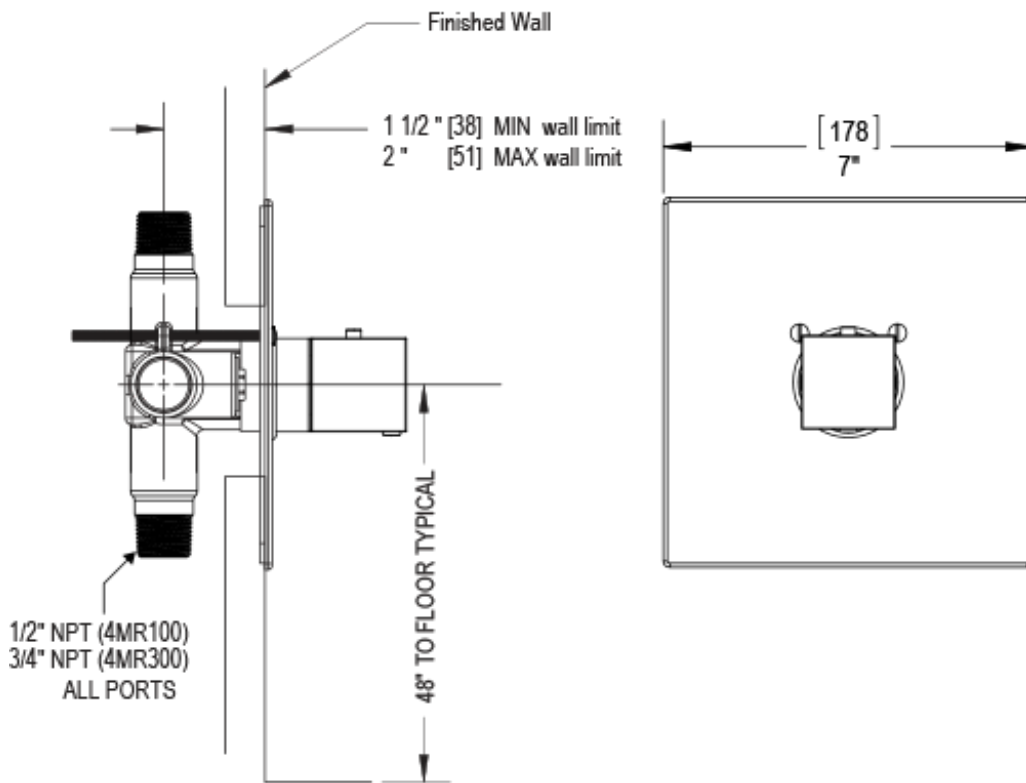

# 23RSLSCPH Specifications

ADJUSTABLE SLIDE BAR WITH HAND HELD SHOWER ASSEMBLY

WALL MOUNT TUB SPOUT

THREE WAY DIVERTER WITH SHUT-OFFS IN BETWEEN FUNCTIONS

4" SHOWER HEAD WITH WALL MOUNT 16" SHOWER ARM & FLANGE

TEMPERATURE CONTROL VALVE WITH STOPS

INTEGRAL SUPPLY WITH 1/2" NPT X 1/2" NPSM X 3" NIPPLE