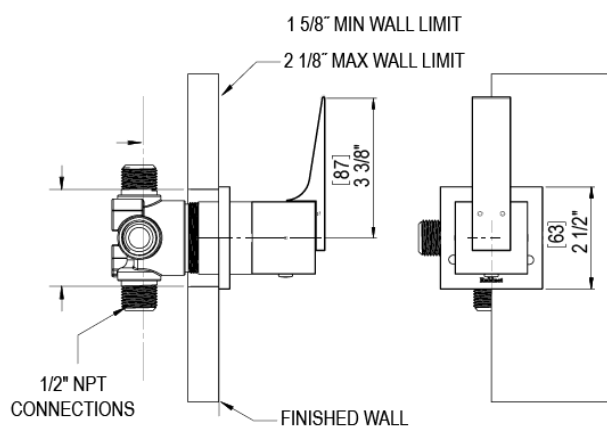

# 23RSLSCPH Specifications

ADJUSTABLE SLIDE BAR WITH HAND HELD SHOWER ASSEMBLY

WALL MOUNT TUB SPOUT

THREE WAY DIVERTER WITH SHUT-OFFS IN BETWEEN FUNCTIONS

4" SHOWER HEAD WITH WALL MOUNT 16" SHOWER ARM & FLANGE

TEMPERATURE CONTROL VALVE WITH STOPS

INTEGRAL SUPPLY WITH 1/2" NPT X 1/2" NPSM X 3" NIPPLE