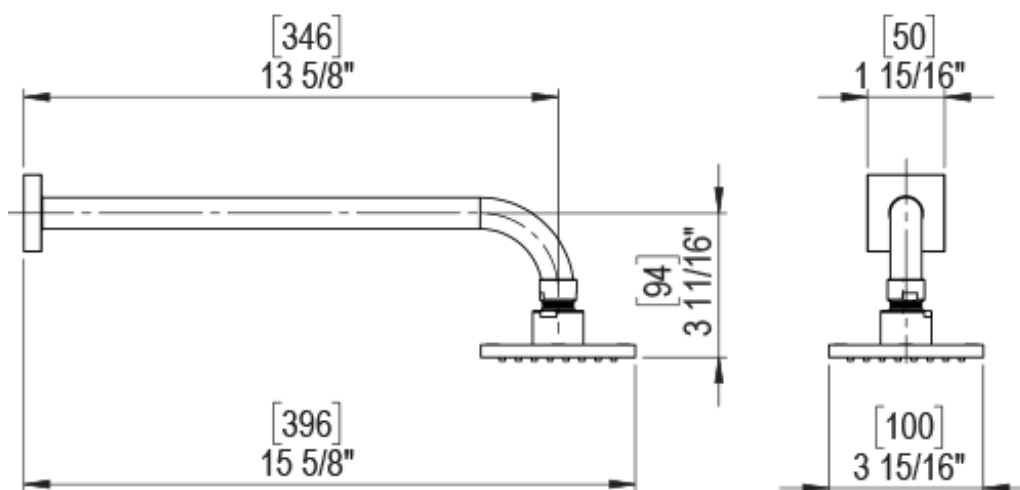

# 23RSLSCPH Specifications

ADJUSTABLE SLIDE BAR WITH HAND HELD SHOWER ASSEMBLY

WALL MOUNT TUB SPOUT

THREE WAY DIVERTER WITH SHUT-OFFS IN BETWEEN FUNCTIONS

4" SHOWER HEAD WITH WALL MOUNT 16" SHOWER ARM & FLANGE

TEMPERATURE CONTROL VALVE WITH STOPS

INTEGRAL SUPPLY WITH 1/2" NPT X 1/2" NPSM X 3" NIPPLE