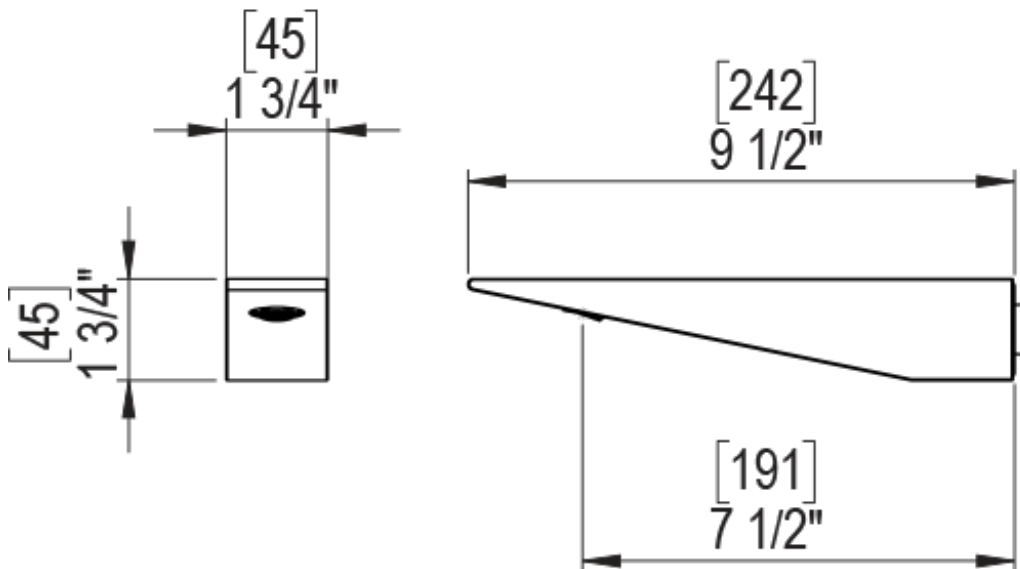

# 23RSLSCPH Specifications

ADJUSTABLE SLIDE BAR WITH HAND HELD SHOWER ASSEMBLY

WALL MOUNT TUB SPOUT

THREE WAY DIVERTER WITH SHUT-OFFS IN BETWEEN FUNCTIONS

4" SHOWER HEAD WITH WALL MOUNT 16" SHOWER ARM & FLANGE

TEMPERATURE CONTROL VALVE WITH STOPS

INTEGRAL SUPPLY WITH 1/2" NPT X 1/2" NPSM X 3" NIPPLE