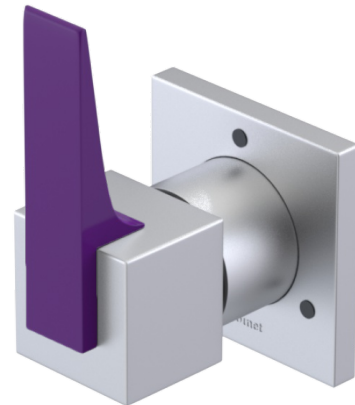

# 23RSLSCPH Specifications

ADJUSTABLE SLIDE BAR WITH HAND HELD SHOWER ASSEMBLY

WALL MOUNT TUB SPOUT

THREE WAY DIVERTER WITH SHUT-OFFS IN BETWEEN FUNCTIONS

4" SHOWER HEAD WITH WALL MOUNT 16" SHOWER ARM & FLANGE

TEMPERATURE CONTROL VALVE WITH STOPS

INTEGRAL SUPPLY WITH 1/2" NPT X 1/2" NPSM X 3" NIPPLE