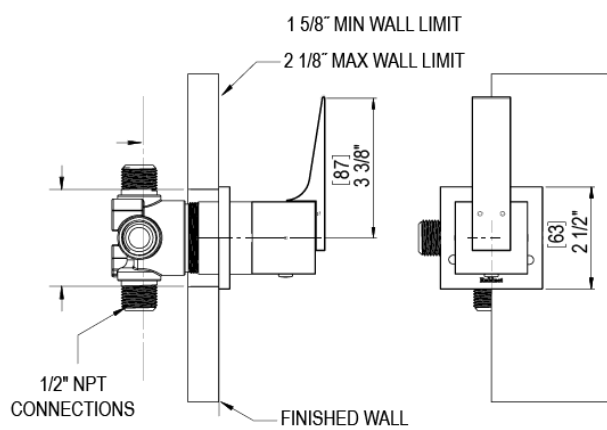

23RSLSCMW Specifications

ADJUSTABLE SLIDE BAR WITH HAND HELD SHOWER ASSEMBLY

WALL MOUNT TUB SPOUT

THREE WAY DIVERTER WITH SHUT-OFFS IN BETWEEN FUNCTIONS

4" SHOWER HEAD WITH WALL MOUNT 16" SHOWER ARM & FLANGE

TEMPERATURE CONTROL VALVE WITH STOPS

INTEGRAL SUPPLY WITH 1/2" NPT X 1/2" NPSM X 3" NIPPLE