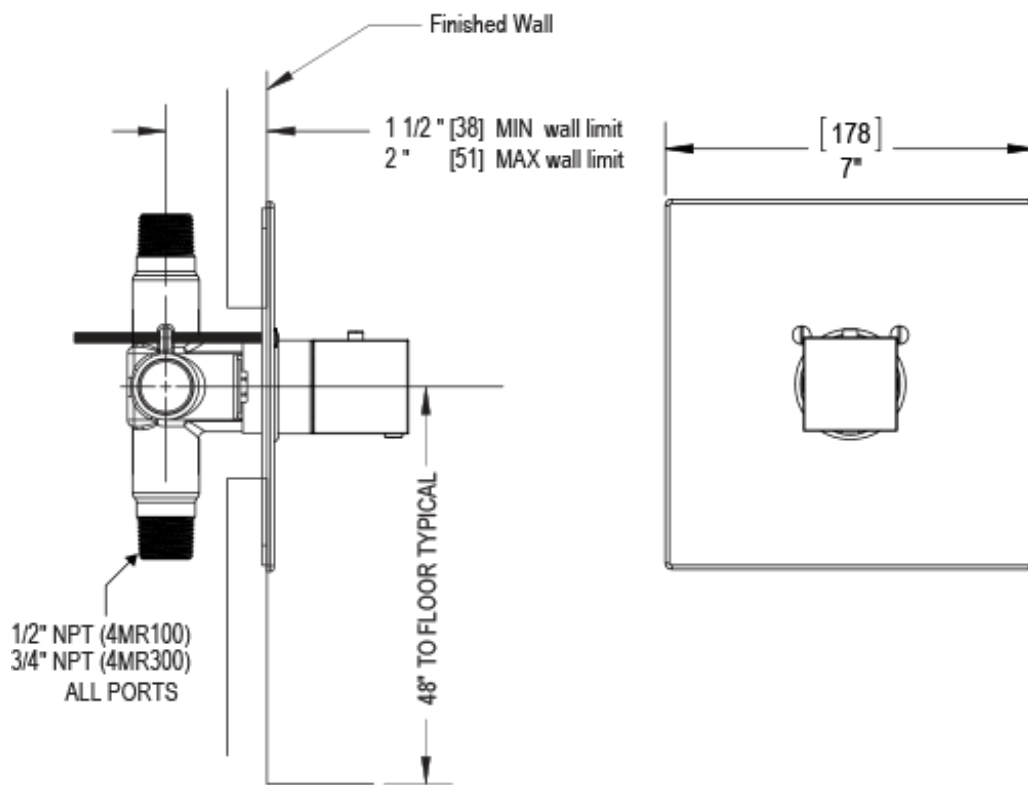

23RSLSCMW Specifications

ADJUSTABLE SLIDE BAR WITH HAND HELD SHOWER ASSEMBLY

WALL MOUNT TUB SPOUT

THREE WAY DIVERTER WITH SHUT-OFFS IN BETWEEN FUNCTIONS

4" SHOWER HEAD WITH WALL MOUNT 16" SHOWER ARM & FLANGE

TEMPERATURE CONTROL VALVE WITH STOPS

INTEGRAL SUPPLY WITH 1/2" NPT X 1/2" NPSM X 3" NIPPLE