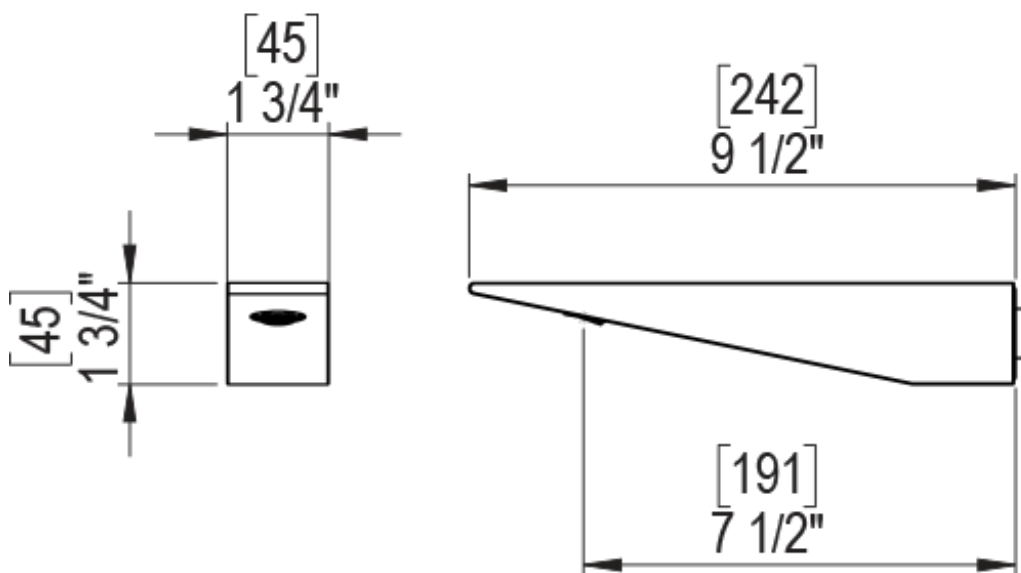

23RSLSCMW Specifications

ADJUSTABLE SLIDE BAR WITH HAND HELD SHOWER ASSEMBLY

WALL MOUNT TUB SPOUT

THREE WAY DIVERTER WITH SHUT-OFFS IN BETWEEN FUNCTIONS

4" SHOWER HEAD WITH WALL MOUNT 16" SHOWER ARM & FLANGE

TEMPERATURE CONTROL VALVE WITH STOPS

INTEGRAL SUPPLY WITH 1/2" NPT X 1/2" NPSM X 3" NIPPLE