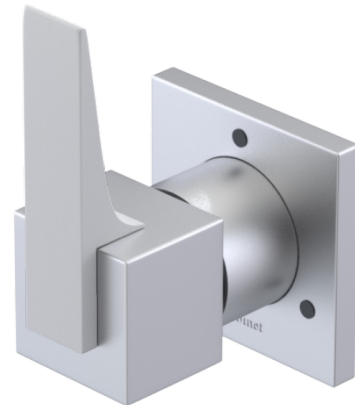

23RSLSCMW Specifications

ADJUSTABLE SLIDE BAR WITH HAND HELD SHOWER ASSEMBLY

WALL MOUNT TUB SPOUT

THREE WAY DIVERTER WITH SHUT-OFFS IN BETWEEN FUNCTIONS

4" SHOWER HEAD WITH WALL MOUNT 16" SHOWER ARM & FLANGE

TEMPERATURE CONTROL VALVE WITH STOPS

INTEGRAL SUPPLY WITH 1/2" NPT X 1/2" NPSM X 3" NIPPLE