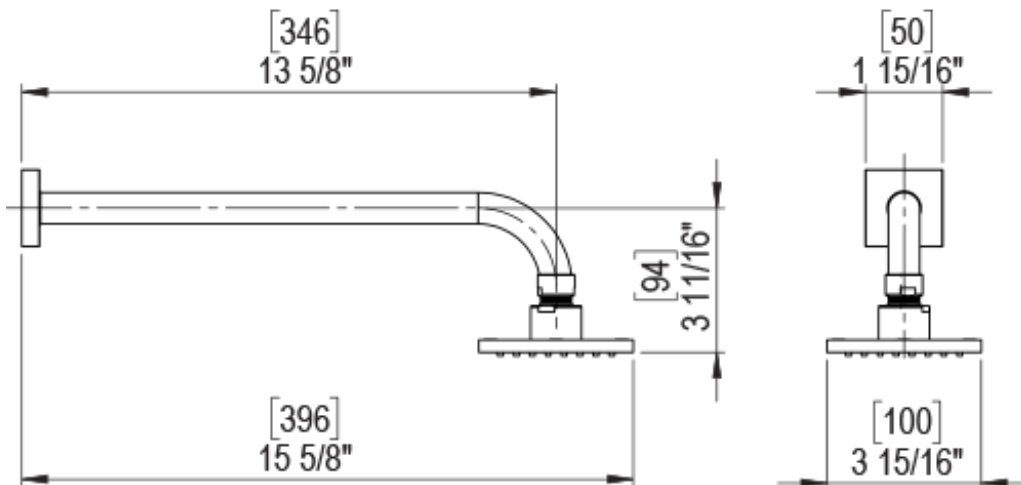

23RSLSCMW Specifications

ADJUSTABLE SLIDE BAR WITH HAND HELD SHOWER ASSEMBLY

WALL MOUNT TUB SPOUT

THREE WAY DIVERTER WITH SHUT-OFFS IN BETWEEN FUNCTIONS

4" SHOWER HEAD WITH WALL MOUNT 16" SHOWER ARM & FLANGE

TEMPERATURE CONTROL VALVE WITH STOPS

INTEGRAL SUPPLY WITH 1/2" NPT X 1/2" NPSM X 3" NIPPLE