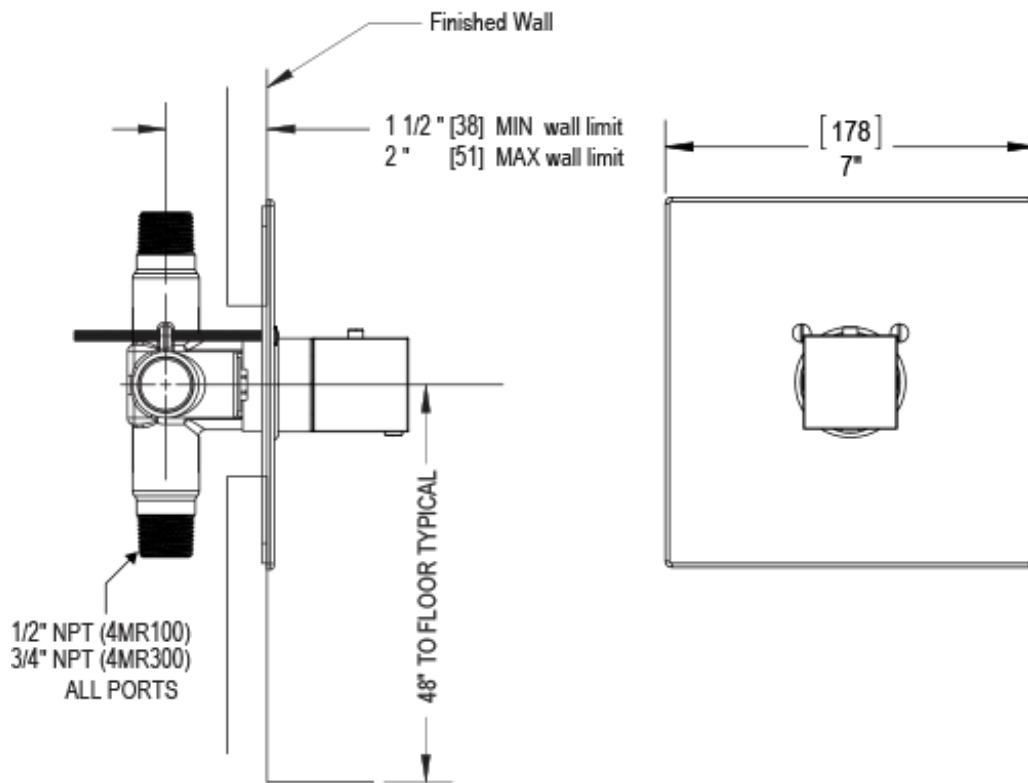

# 23RSLSCMR Specifications

ADJUSTABLE SLIDE BAR WITH HAND HELD SHOWER ASSEMBLY

WALL MOUNT TUB SPOUT

THREE WAY DIVERTER WITH SHUT-OFFS IN BETWEEN FUNCTIONS

4" SHOWER HEAD WITH WALL MOUNT 16" SHOWER ARM & FLANGE

TEMPERATURE CONTROL VALVE WITH STOPS

INTEGRAL SUPPLY WITH 1/2" NPT X 1/2" NPSM X 3" NIPPLE