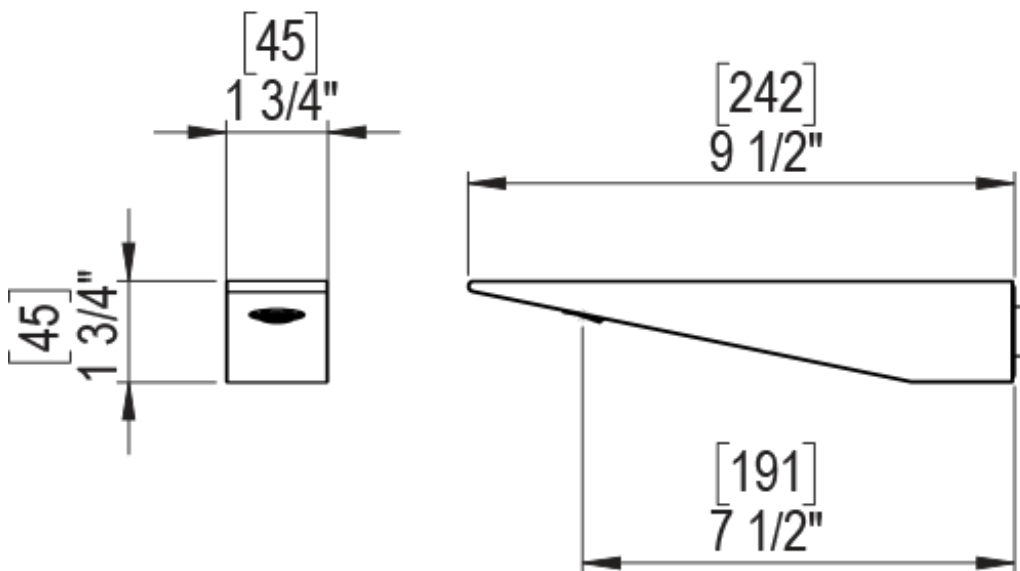

# 23RSLSCMR Specifications

ADJUSTABLE SLIDE BAR WITH HAND HELD SHOWER ASSEMBLY

WALL MOUNT TUB SPOUT

THREE WAY DIVERTER WITH SHUT-OFFS IN BETWEEN FUNCTIONS

4" SHOWER HEAD WITH WALL MOUNT 16" SHOWER ARM & FLANGE

TEMPERATURE CONTROL VALVE WITH STOPS

INTEGRAL SUPPLY WITH 1/2" NPT X 1/2" NPSM X 3" NIPPLE