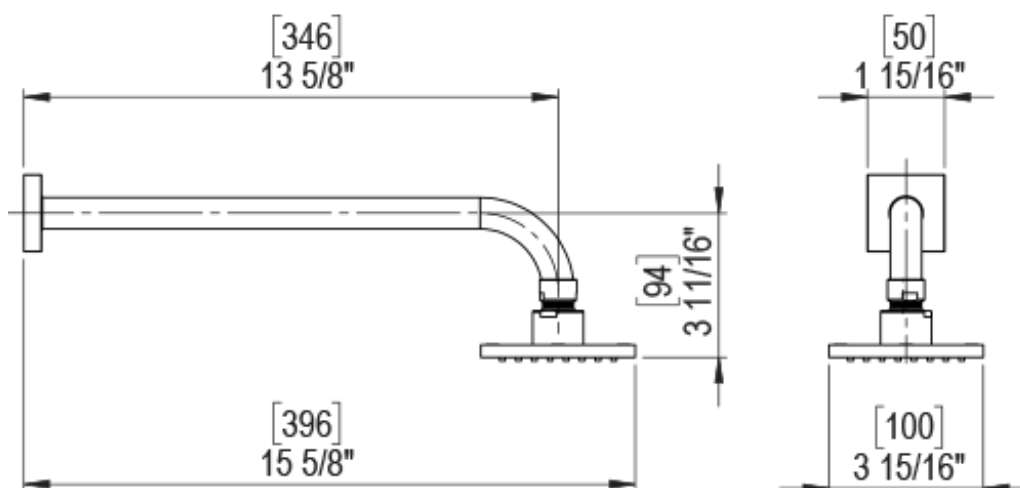

# 23RSLSCMR Specifications

ADJUSTABLE SLIDE BAR WITH HAND HELD SHOWER ASSEMBLY

WALL MOUNT TUB SPOUT

THREE WAY DIVERTER WITH SHUT-OFFS IN BETWEEN FUNCTIONS

4" SHOWER HEAD WITH WALL MOUNT 16" SHOWER ARM & FLANGE

TEMPERATURE CONTROL VALVE WITH STOPS

INTEGRAL SUPPLY WITH 1/2" NPT X 1/2" NPSM X 3" NIPPLE