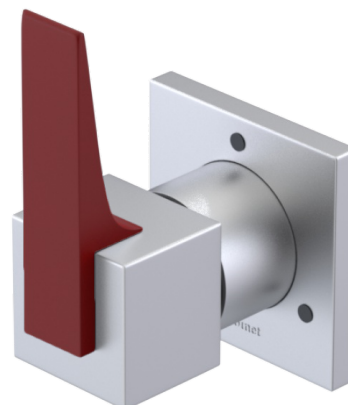

# 23RSLSCMR Specifications

ADJUSTABLE SLIDE BAR WITH HAND HELD SHOWER ASSEMBLY

WALL MOUNT TUB SPOUT

THREE WAY DIVERTER WITH SHUT-OFFS IN BETWEEN FUNCTIONS

4" SHOWER HEAD WITH WALL MOUNT 16" SHOWER ARM & FLANGE

TEMPERATURE CONTROL VALVE WITH STOPS

INTEGRAL SUPPLY WITH 1/2" NPT X 1/2" NPSM X 3" NIPPLE