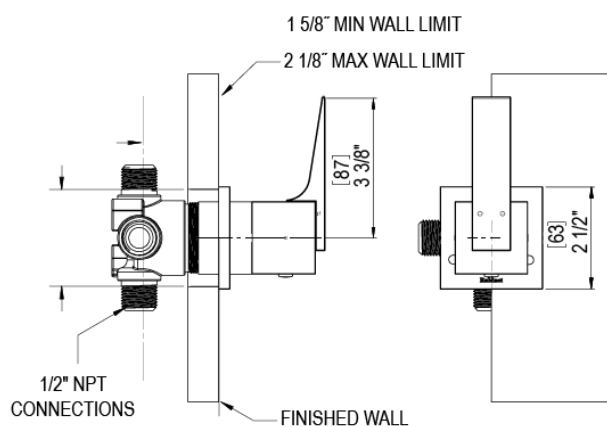

# 23RSLSCMR Specifications

ADJUSTABLE SLIDE BAR WITH HAND HELD SHOWER ASSEMBLY

WALL MOUNT TUB SPOUT

THREE WAY DIVERTER WITH SHUT-OFFS IN BETWEEN FUNCTIONS

4" SHOWER HEAD WITH WALL MOUNT 16" SHOWER ARM & FLANGE

TEMPERATURE CONTROL VALVE WITH STOPS

INTEGRAL SUPPLY WITH 1/2" NPT X 1/2" NPSM X 3" NIPPLE