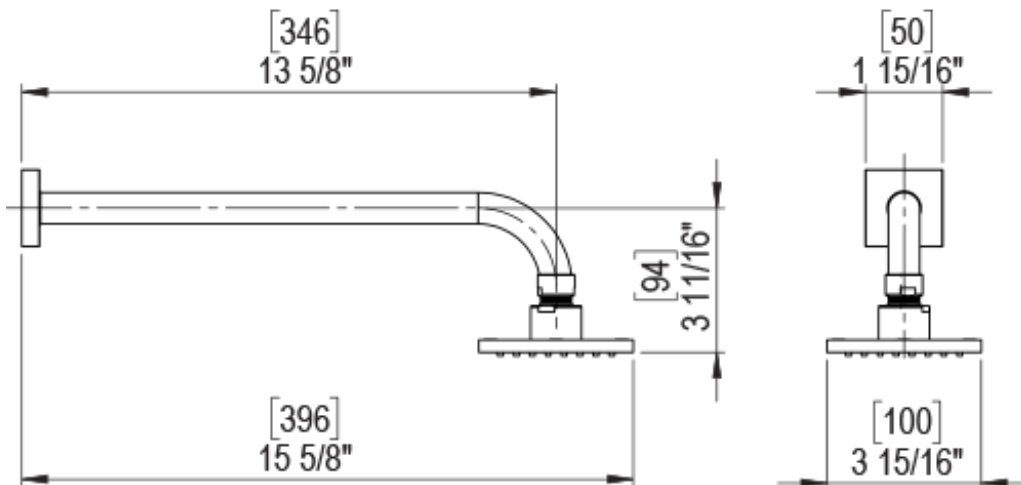

23RSLCHWH Specifications

ADJUSTABLE SLIDE BAR WITH HAND HELD SHOWER ASSEMBLY

WALL MOUNT TUB SPOUT

THREE WAY DIVERTER WITH SHUT-OFFS IN BETWEEN FUNCTIONS

4" SHOWER HEAD WITH WALL MOUNT 16" SHOWER ARM & FLANGE

TEMPERATURE CONTROL VALVE WITH STOPS

INTEGRAL SUPPLY WITH 1/2" NPT X 1/2" NPSM X 3" NIPPLE