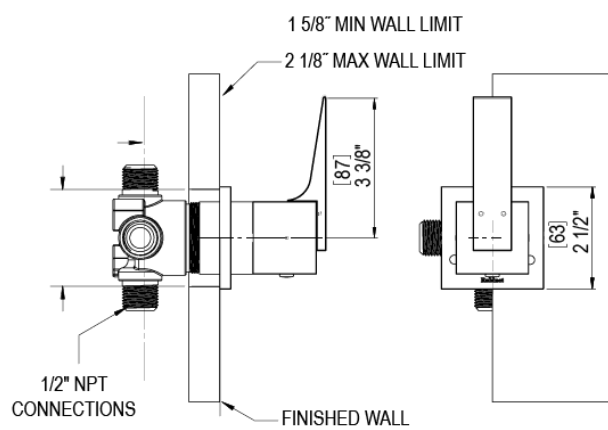

23RSLCHWH Specifications

ADJUSTABLE SLIDE BAR WITH HAND HELD SHOWER ASSEMBLY

WALL MOUNT TUB SPOUT

THREE WAY DIVERTER WITH SHUT-OFFS IN BETWEEN FUNCTIONS

4" SHOWER HEAD WITH WALL MOUNT 16" SHOWER ARM & FLANGE

TEMPERATURE CONTROL VALVE WITH STOPS

INTEGRAL SUPPLY WITH 1/2" NPT X 1/2" NPSM X 3" NIPPLE