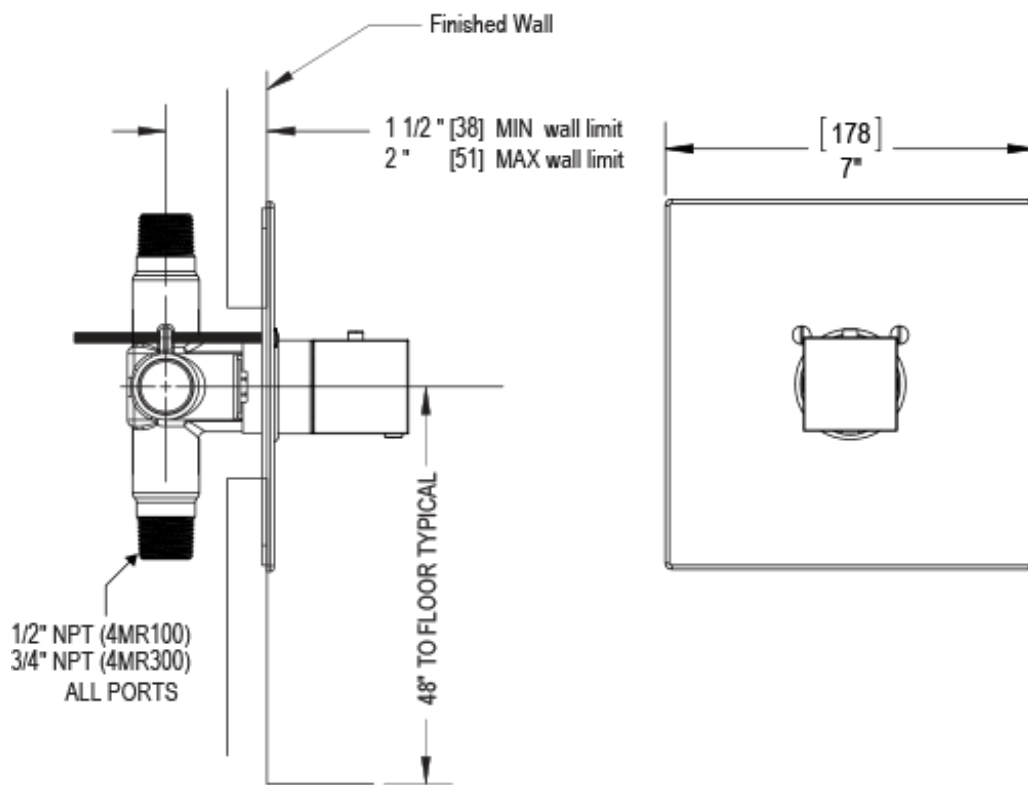

23RSLCHWH Specifications

ADJUSTABLE SLIDE BAR WITH HAND HELD SHOWER ASSEMBLY

WALL MOUNT TUB SPOUT

THREE WAY DIVERTER WITH SHUT-OFFS IN BETWEEN FUNCTIONS

4" SHOWER HEAD WITH WALL MOUNT 16" SHOWER ARM & FLANGE

TEMPERATURE CONTROL VALVE WITH STOPS

INTEGRAL SUPPLY WITH 1/2" NPT X 1/2" NPSM X 3" NIPPLE