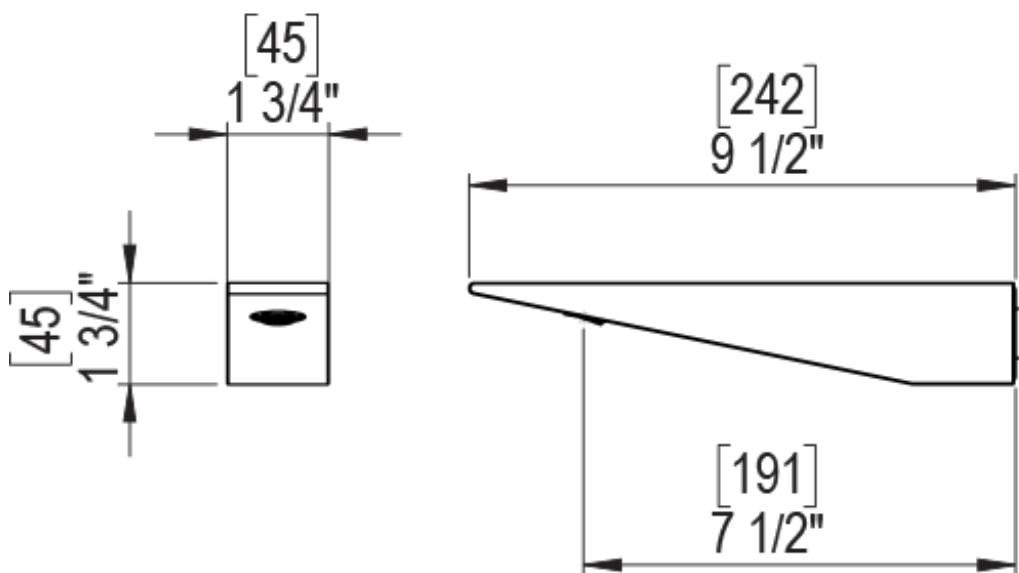

23RSLCHWH Specifications

ADJUSTABLE SLIDE BAR WITH HAND HELD SHOWER ASSEMBLY

WALL MOUNT TUB SPOUT

THREE WAY DIVERTER WITH SHUT-OFFS IN BETWEEN FUNCTIONS

4" SHOWER HEAD WITH WALL MOUNT 16" SHOWER ARM & FLANGE

TEMPERATURE CONTROL VALVE WITH STOPS

INTEGRAL SUPPLY WITH 1/2" NPT X 1/2" NPSM X 3" NIPPLE