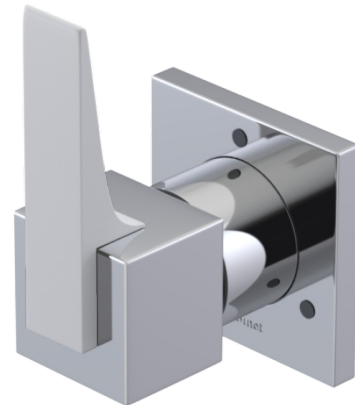

23RSLCHWH Specifications

ADJUSTABLE SLIDE BAR WITH HAND HELD SHOWER ASSEMBLY

WALL MOUNT TUB SPOUT

THREE WAY DIVERTER WITH SHUT-OFFS IN BETWEEN FUNCTIONS

4" SHOWER HEAD WITH WALL MOUNT 16" SHOWER ARM & FLANGE

TEMPERATURE CONTROL VALVE WITH STOPS

INTEGRAL SUPPLY WITH 1/2" NPT X 1/2" NPSM X 3" NIPPLE