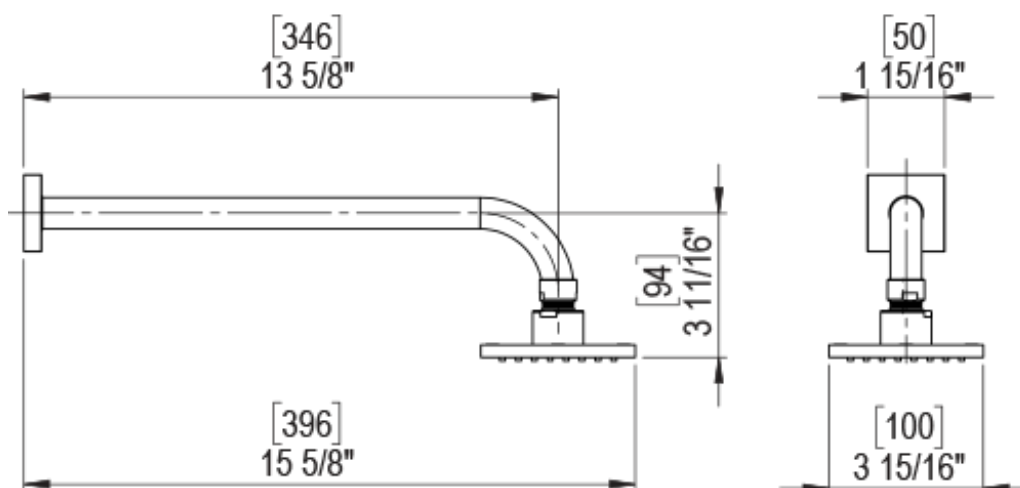

23RSLCHPN Specifications

ADJUSTABLE SLIDE BAR WITH HAND HELD SHOWER ASSEMBLY

WALL MOUNT TUB SPOUT

THREE WAY DIVERTER WITH SHUT-OFFS IN BETWEEN FUNCTIONS

4" SHOWER HEAD WITH WALL MOUNT 16" SHOWER ARM & FLANGE

TEMPERATURE CONTROL VALVE WITH STOPS

INTEGRAL SUPPLY WITH 1/2" NPT X 1/2" NPSM X 3" NIPPLE