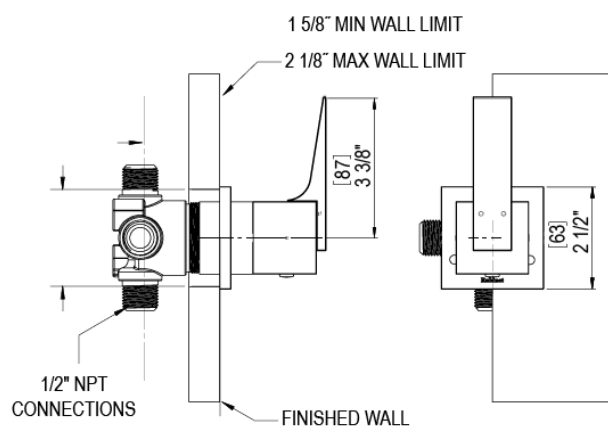

23RSLCHPN Specifications

ADJUSTABLE SLIDE BAR WITH HAND HELD SHOWER ASSEMBLY

WALL MOUNT TUB SPOUT

THREE WAY DIVERTER WITH SHUT-OFFS IN BETWEEN FUNCTIONS

4" SHOWER HEAD WITH WALL MOUNT 16" SHOWER ARM & FLANGE

TEMPERATURE CONTROL VALVE WITH STOPS

INTEGRAL SUPPLY WITH 1/2" NPT X 1/2" NPSM X 3" NIPPLE