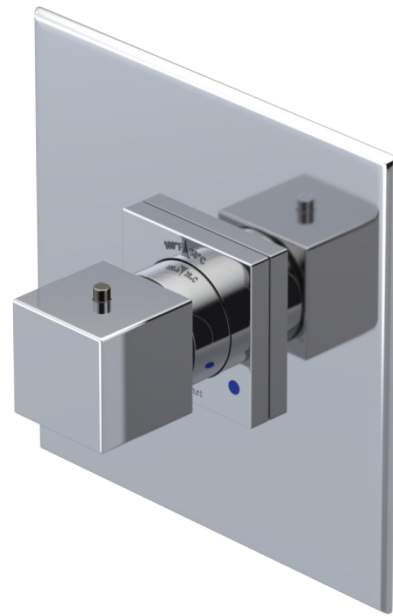

23RSLCHPN Specifications

ADJUSTABLE SLIDE BAR WITH HAND HELD SHOWER ASSEMBLY

WALL MOUNT TUB SPOUT

THREE WAY DIVERTER WITH SHUT-OFFS IN BETWEEN FUNCTIONS

4" SHOWER HEAD WITH WALL MOUNT 16" SHOWER ARM & FLANGE

TEMPERATURE CONTROL VALVE WITH STOPS

INTEGRAL SUPPLY WITH 1/2" NPT X 1/2" NPSM X 3" NIPPLE