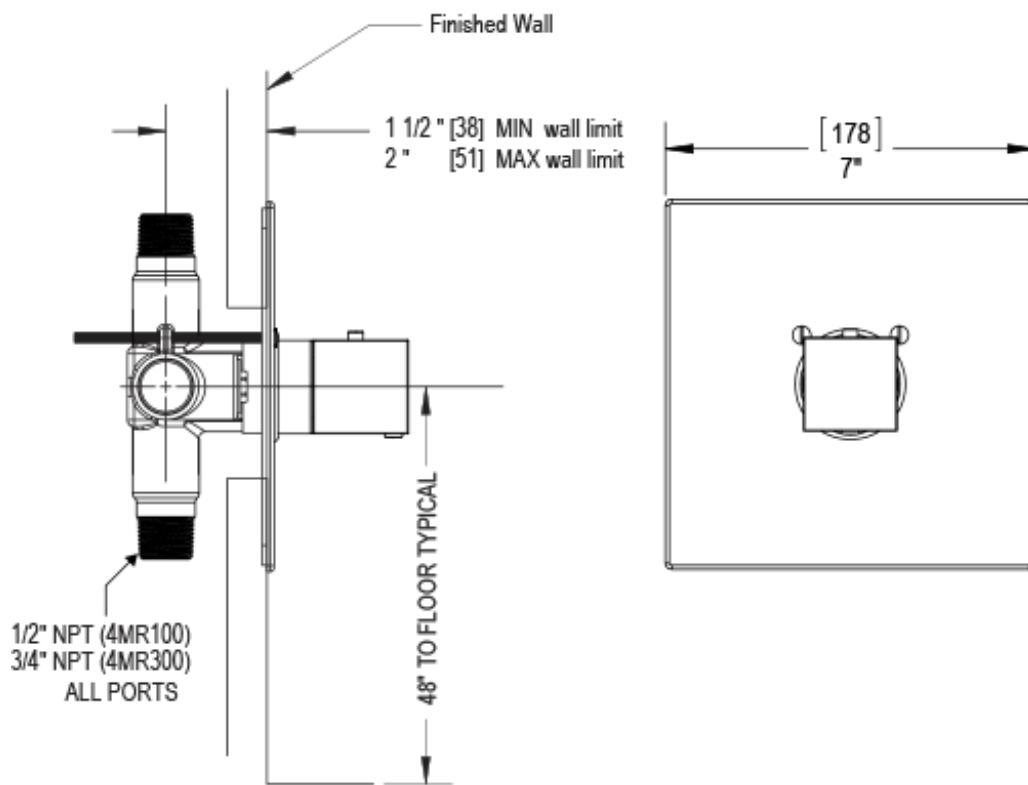

23RSLCHPN Specifications

ADJUSTABLE SLIDE BAR WITH HAND HELD SHOWER ASSEMBLY

WALL MOUNT TUB SPOUT

THREE WAY DIVERTER WITH SHUT-OFFS IN BETWEEN FUNCTIONS

4" SHOWER HEAD WITH WALL MOUNT 16" SHOWER ARM & FLANGE

TEMPERATURE CONTROL VALVE WITH STOPS

INTEGRAL SUPPLY WITH 1/2" NPT X 1/2" NPSM X 3" NIPPLE