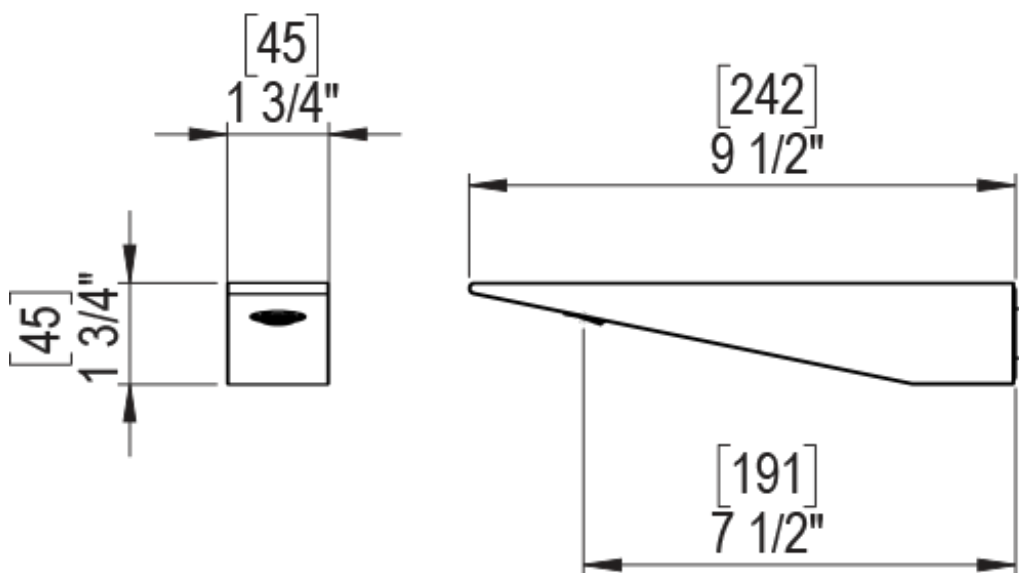

23RSLCHPN Specifications

ADJUSTABLE SLIDE BAR WITH HAND HELD SHOWER ASSEMBLY

WALL MOUNT TUB SPOUT

THREE WAY DIVERTER WITH SHUT-OFFS IN BETWEEN FUNCTIONS

4" SHOWER HEAD WITH WALL MOUNT 16" SHOWER ARM & FLANGE

TEMPERATURE CONTROL VALVE WITH STOPS

INTEGRAL SUPPLY WITH 1/2" NPT X 1/2" NPSM X 3" NIPPLE