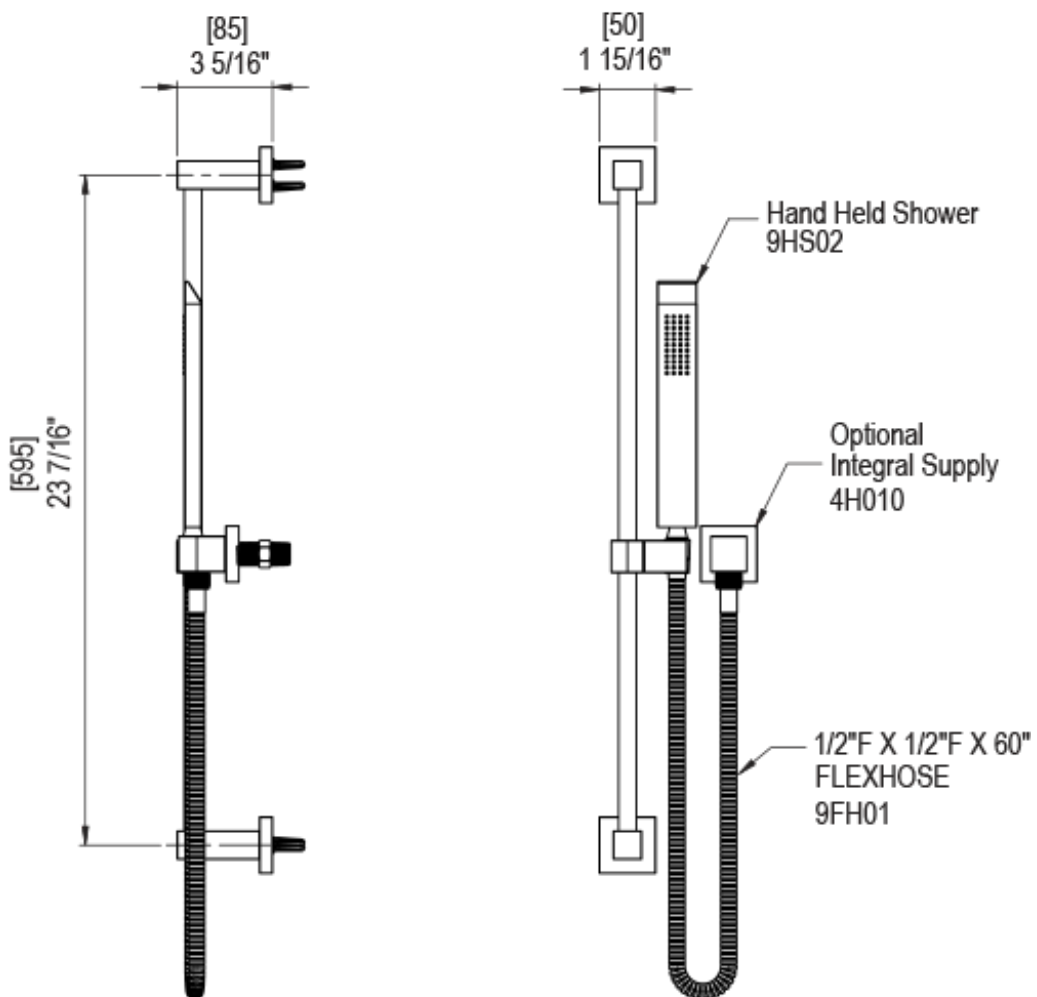

23RSLCHPN Specifications

ADJUSTABLE SLIDE BAR WITH HAND HELD SHOWER ASSEMBLY

WALL MOUNT TUB SPOUT

THREE WAY DIVERTER WITH SHUT-OFFS IN BETWEEN FUNCTIONS

4" SHOWER HEAD WITH WALL MOUNT 16" SHOWER ARM & FLANGE

TEMPERATURE CONTROL VALVE WITH STOPS

INTEGRAL SUPPLY WITH 1/2" NPT X 1/2" NPSM X 3" NIPPLE