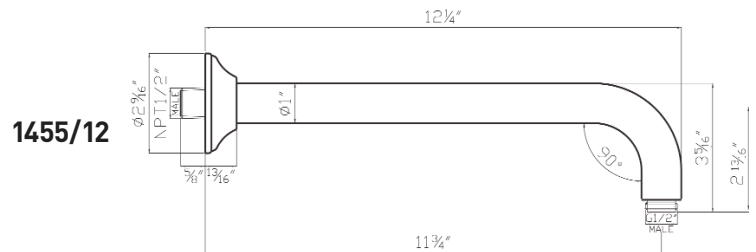

Rohl Shower Wall Mounted Shower Arm

MODEL: 1455/12 (12" Shower Arm)
1455/16 (16" Shower Arm)
1455/20 (20" Shower Arm)

For warranty or additional information, contact:

U.S.A.
houseofrohl.com/support
1-800-777-9762