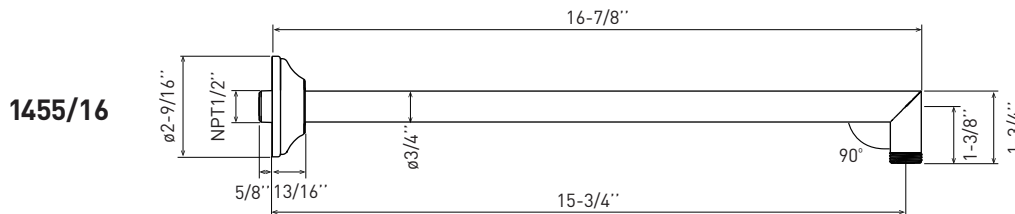

Rohl Shower Wall Mounted Shower Arm

MODEL: 1455/12 (12" Shower Arm)
1455/16 (16" Shower Arm)
1455/20 (20" Shower Arm)

For warranty or additional information, contact:

U.S.A.
houseofrohl.com/support
1-800-777-9762