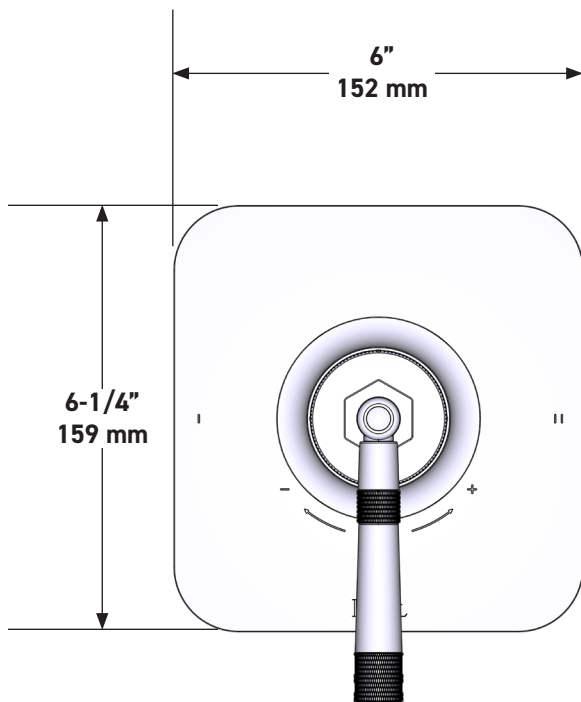

SPECIFICATIONS

DESCRIPTION

- Combines both thermostatic and pressure balance technologies
- "Set it and forget it" temperature control
- Temperature and volume control with diverter
- 2 dedicated functions (CEC Compliant)
- Rough-in valve sold separately:
 - Order R23 therm & pressure balance rough-in valve
 - 1-1/4" R23 extension kit available, order EXT23KIT114
 - 3/4" R23 extension kit available, order EXT23KIT34

CARTRIDGE

- 0-914 (Included)

STANDARDS

- ASME A112.18.1

WARRANTY

- Most products or parts carry "Limited Warranties" against manufacturing defects. For US customers please visit houseofrohl.com/support and for Canadian customers please visit houseofrohl.ca/support for complete product and finish warranty.

Graceline® 1/2" Therm & Pressure Balance Trim with 2 Functions (No Share)

CORE MODEL: TMB44W1

UPC®

For warranty or additional information, contact:

US Customers

U.S.A.
houseofrohl.com/support
 1-800-777-9762