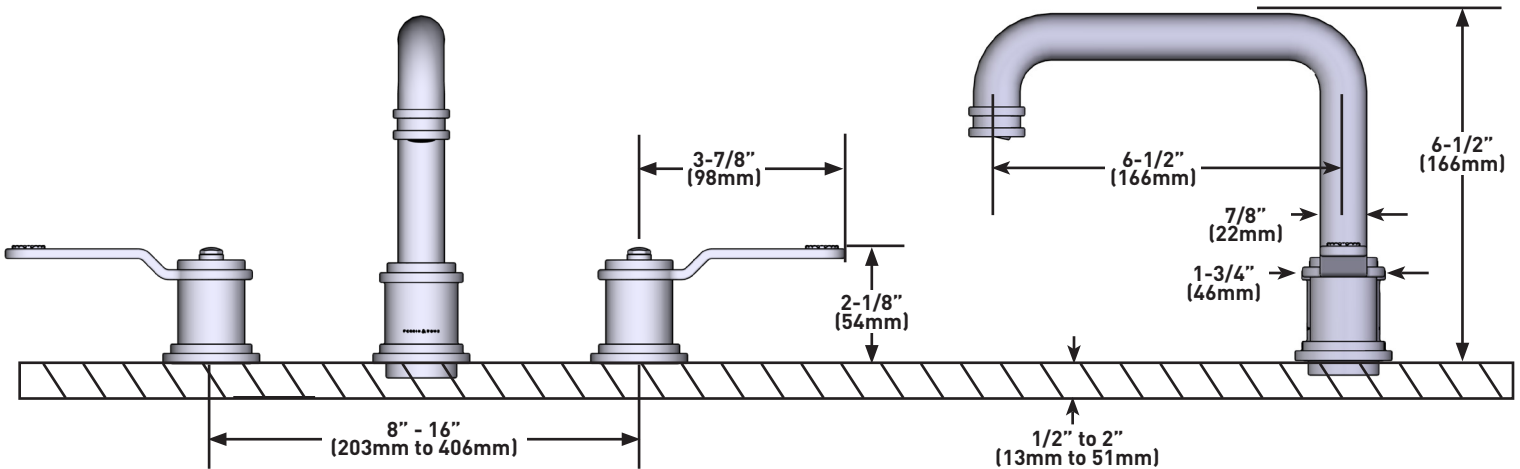

For warranty or additional information, contact:

US Customers

U.S.A.
houseofrohl.com/support
1-800-777-9762

QUEBEC / MARITIMES / WESTERN CANADA
QUÉBEC / MARITIMES / OUEST CANADIEN
QUEBEC / MARITIMOS / CANADA OCCIDENTAL
houseofrohl.ca/support
1-866-473-8442

Canadian Customers

ONTARIO
houseofrohl.ca/support
1-800-287-5354