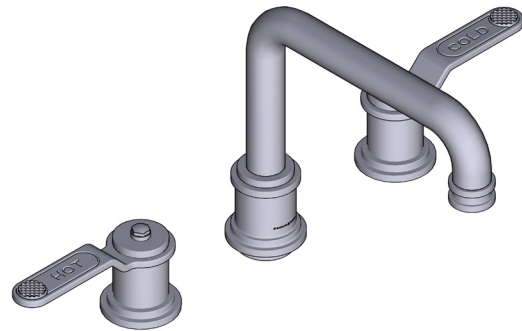

SPECIFICATIONS

DESCRIPTION

- U-spout design with Lever handles
- 2 x 1" mounting holes for the side valves
- 1 x 1 3/8" hole for the spout
- Swiveling aerator allows you to change the direction of the water spray to best suit your preference
- Complements: Armstrong™ Collection

FLOW

- 1.2 GPM at 60 PSI (CEC compliant)

STANDARDS

- ASME A112.18.1; CSA B125.1

WARRANTY

- Most products or parts carry "Limited Warranties" against manufacturing defects. For US customers please visit houseofrohl.com/support and for Canadian customers please visit houseofrohl.ca/support for complete product and finish warranty.

Armstrong™ Widespread Lavatory Faucet With U-Spout

MODELS: U.AR09D3HT