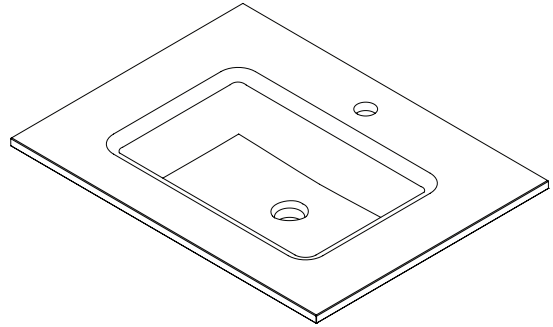

Features

- Stunning glass tops feature rectangular integrated sink, without overflow.
- Includes Drain spacer gasket kit

Dimensions

Width: 25" (635 mm)
 Depth: 22" (559 mm)
 Thickness: 19/32" (15 mm)
 Weight: 35 lbs (15.9 kg)

Options

- Faucet Hole Patterns available:
 - Single Hole
 - 8" Widespread Three Hole
- Other widths available -
 - 31" (787 mm)
 - 37" (940 mm)
- Other depths available -
 - 19" (483 mm)

Model Number Key

T S 25 U C N 21 - _

Category	T = Top
Series	S = 22" (559 mm)
Width	25" (635 mm)
Sink Type	U = Undercounter Sink
Sink Location	C = Center
Overflow	N = No overflow
Colors	21 = White
Faucet Hole Drilling	1 = Single-Hole (Centered on Sink Location) 8 = 3-Hole (Centered on Sink Location)

Dimensions