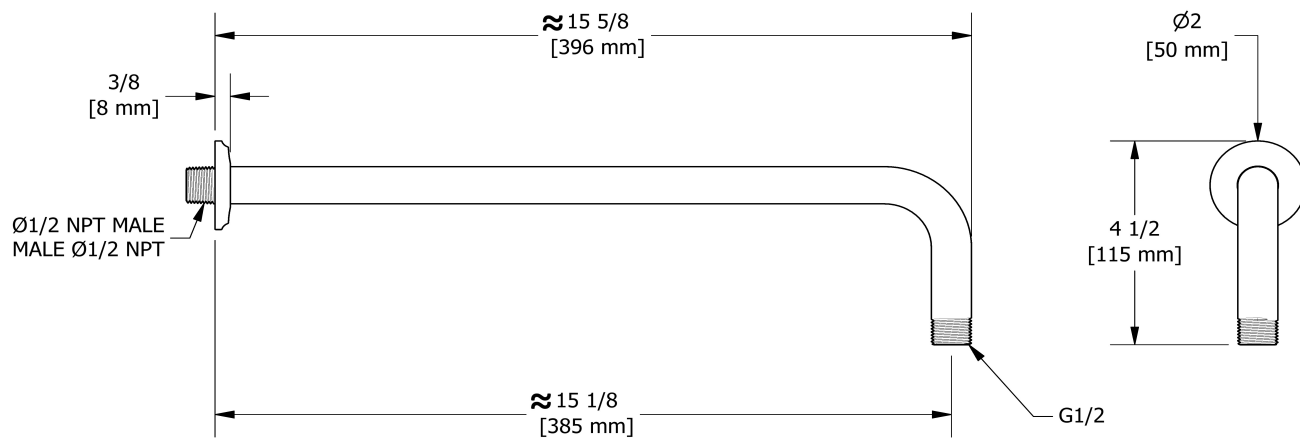

Sizes, models and finishes may differ from those presented.

Warranty

This **Riobel Inc.** product you have purchased carries a Limited Lifetime Warranty on the chrome, PVD finish, blacks and all working parts and is guaranteed from the initial purchase date against all manufacturing defects. All other finishes, including plastic components, are guaranteed for one year. All electric and/or electronic parts are covered by a 5-year limited warranty.

Customer Service

Ontario, West Canada : 888-287-5354 Quebec, Maritimes, United States : 866-473-8442

2020.06.11