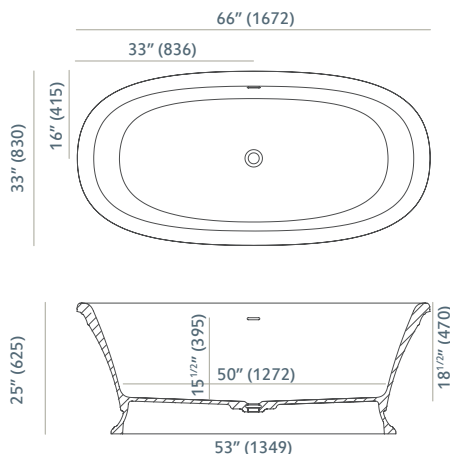

## Bañera Sidley

acquabella

Standard Color  
Color standard

SNOW WHITE  
MATTE

SNOW WHITE  
GLOSS

Certified  
Certificados

Standard sizes  
Medidas standard

CSA B45.5 / IAPMO Z124-2017

Accessories included  
Accesorios incluidos

Chrome Toe Tap valve  
Válvula Click clack Cromo

Integral overflow  
Rebosadero integrado

Adjustable legs  
Patas regulables

Volume full bathtub 71.8 GAL  
Bañera llena 272 L