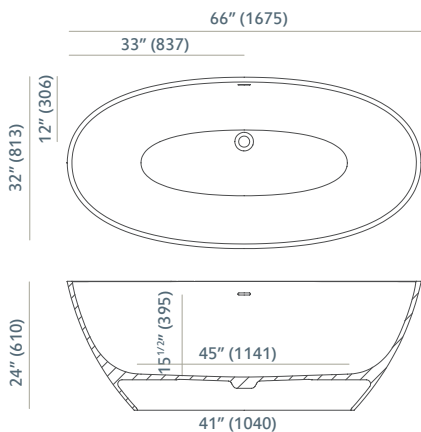

SNOW WHITE /
BLACK

Finishes
Acabados

MATT

GLOSS

Ruby 66x32 Bathtub
Bañera Ruby 66x32

Ruby 59x30 Bathtub
Bañera Ruby 59x30

Accessories included
Accesorios incluidos

-  Chrome Toe Tap valve
Válvula Click clack Cromo
-  Integral overflow
Rebosadero integrado
-  Adjustable legs
Patas regulables
-  66x32"
Volume full bathtub 97.7 GAL
Bañera llena 370 L
-  59x30"
Volume full bathtub 85.9 GAL
Bañera llena 325 L