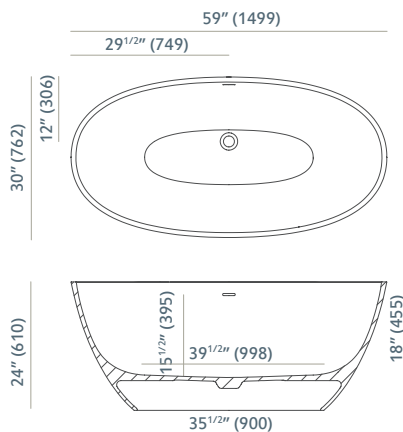

SNOW WHITE /
BLACK

Finishes
Acabados

MATT

GLOSS

Ruby 66x32 Bathtub
Bañera Ruby 66x32

Ruby 59x30 Bathtub
Bañera Ruby 59x30

Accessories included
Accesorios incluidos

-  Chrome Toe Tap valve
Válvula Click clack Cromo
-  Integral overflow
Rebosadero integrado
-  Adjustable legs
Patas regulables
-  66x32"
Volume full bathtub 97.7 GAL
Bañera llena 370 L
-  59x30"
Volume full bathtub 85.9 GAL
Bañera llena 325 L