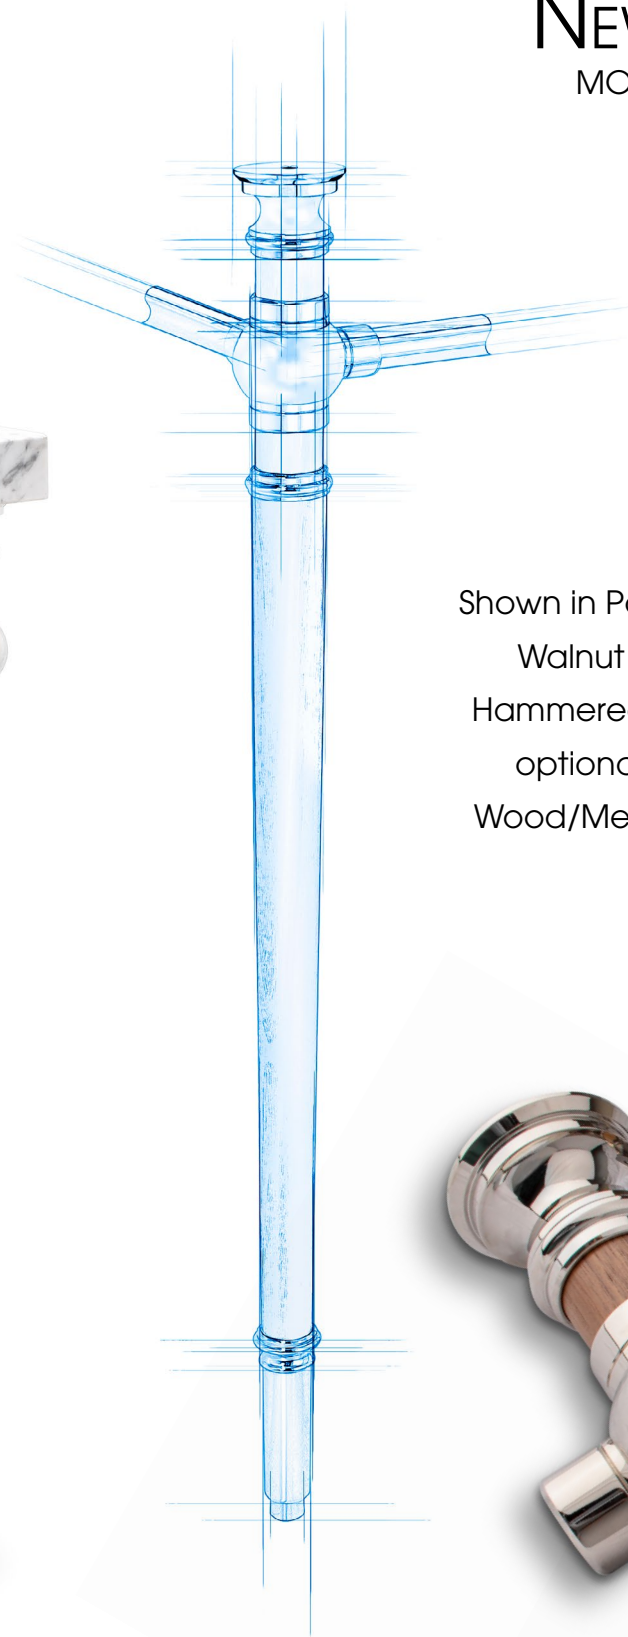

NEWPORT
MODEL LS2N

The Newport washstand provides a classic pairing of two architecturally-pleasing materials: wood and metal. The warm and natural richness of wood, combined with the luster of metalwork, imparts a perfect balance to this design.

The Newport has a fixed leg height of 33 1/2"

Palmer Consoles are completely modular and custom built to any design and leg configuration

Shown in Polished Nickel with Walnut Legs, optional Hammered Ball Fittings and optional combination Wood/Metal front Crossbar