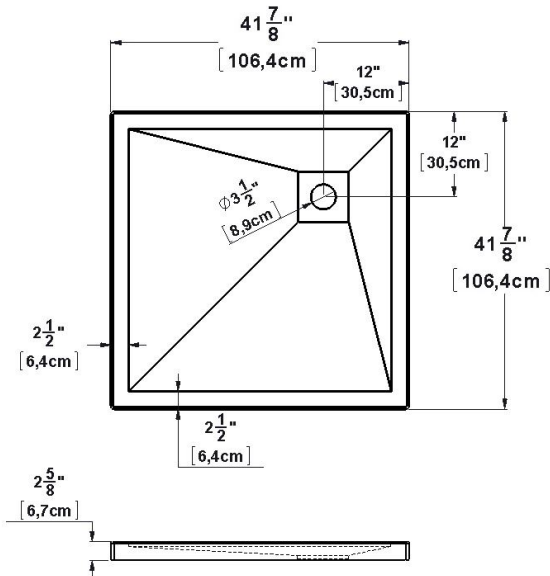

**Base 42x42 RH corner drain**

Product code: **SB42R4212**

Nominal dimensions: **42" x 42" x 2.625" [106.7 cm x 81.3 cm x 6.7 cm]**

Material: **acrylic**

Draft revision : **20230113141056**

**Draft and specs**

**Specifications**

Textured floor: **no**

Footrest: **no**

Characteristics: **corner base 12-12**

**Remarks**

All measures have a precision of  $\pm 1/4$ " (0,63cm)  
If a measure is present on one side only, part is symmetrical

Brides/Flange: X

**Available options**

Shower seat:

Shower door : **PB142 PB24242**

Additional note(s):

Aluminum tile Flanges supplied but NOT installed.

**IMPORTANT NOTE :**

Specifications, dimensions and models are subject to change.  
Visit our website <http://www.oceania-attitude.com> to access up-to-date dimensions and informations. In all cases, information on the website is the most up-to-date.