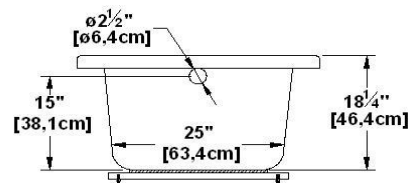

Rose 60

Product code : **RO60**

Draft revision : **20130422134107**

External dimensions : **60" x 35" x 21" [152,4 cm x 88,9 cm x 53,3 cm]**

Series : **deck mount**

Seats : **1**

2012 catalog page : **35**

Lumbar support : **no**

Arm rests : **yes**

Low-profile available : **no**

Also available in **FREESTAND**

Draft and specs

Specifications	
Capacity :	41 IMP Gal. / 53,5 US Gal. / 186,4 liters
AeroMassage™ :	37 Easy Clean™ air jets
Super AeroMassage™ :	AeroMassage™ + 12 Easy Clean™ air jets
Dynamic Turbo™ :	4 Confort Pulse jets / 4 Confort Swirl jets
Comfort Air™ :	37 Easy Clean™ air jets
Characteristics :	n/a

Remarks	
*all measures have a precision of ± 1/4" (0,63cm)	
*internal dimensions taken at 4" (10cm) from bath bottom	
*capacity is measured by filling the soaker to 1-1/2" under the overflow	
*textured skirt available on all Freestanding products	
*shelf height is 3/4" on all "low-profile" models	