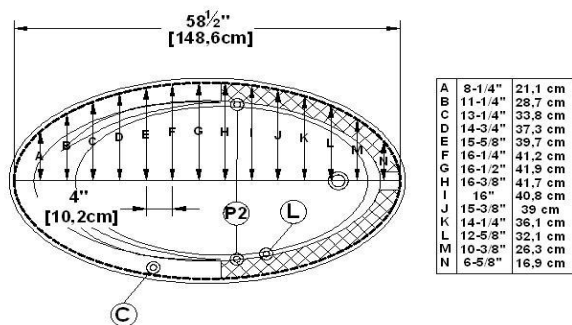

Options and installation

accessories and decorative lines positions are approximative

Additional(s) note(s) :

Keypad not installed when ordered with remote control.

Legend			
(S)	Blower	(L)	Chromatherapy light
(P1)	Pump	(P2)	Grab bar
(C)	Keypad		
Recommended faucets drilling location*			
Deck cut-out line -----			

Available models	
Model	Availability
Soaker alone	✓
Comfort Air™	✓
AeroMassage™	✓
Super AeroMassage™	✓
Dynamic Turbo™ (not available in the U.S.)	✓
Dynamic Turbo™ + AeroMassage™	✓
Dynamic Turbo™ + Super AeroMassage™	✓

Available recommended options	
Front skirt :	unavailable
Recommended drain :	WOCO14 (chrome finish)
Tile flanges :	unavailable
Remote control** :	available
**Floating	

*It is possible to install the faucets elsewhere on the product. The installer must verify that there are no piping or wires before drilling.

IMPORTANT NOTE : Specifications, dimensions and models are subject to change.

Visit our website <http://www.oceania-attitude.com> to access up-to-date dimensions and informations. In all cases, information on the website is the most up-to-date. Dimensions may vary slightly. To ensure proper fit, measurements must be taken on the product directly.

Head office

591, avenue des Entreprises
Thetford Mines, Quebec
CANADA G6H 4B2

Phone numbers

No-charge : 1-877-332-4224
Fax : 1-866-460-4334

Internet

Web : <http://www.oceania-attitude.com>
Email : info@oceaniabaths.com