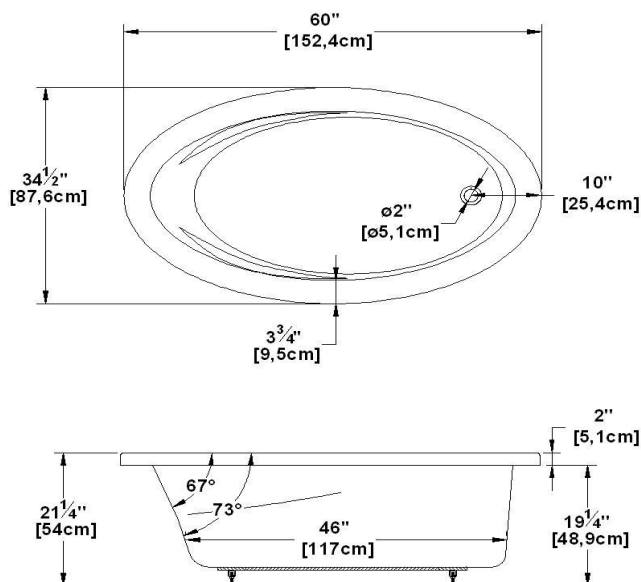

Rose 60

Product code : **RO60**

Draft revision : **20130422134107**

External dimensions : **60" x 35" x 21" [152,4 cm x 88,9 cm x 53,3 cm]**

Series : **deck mount**

Seats : **1**

2012 catalog page : **35**

Lumbar support : **no**

Arm rests : **yes**

Low-profile available : **no**

Also available in **FREESTAND**

Draft and specs

Specifications	
Capacity :	41 IMP Gal. / 53,5 US Gal. / 186,4 liters
AeroMassage™ :	37 Easy Clean™ air jets
Super AeroMassage™ :	AeroMassage™ + 12 Easy Clean™ air jets
Dynamic Turbo™ :	4 Confort Pulse jets / 4 Confort Swirl jets
Comfort Air™ :	37 Easy Clean™ air jets
Characteristics :	n/a

Remarks	
*all measures have a precision of ± 1/4" (0,63cm)	
*internal dimensions taken at 4" (10cm) from bath bottom	
*capacity is measured by filling the soaker to 1-1/2" under the overflow	
*textured skirt available on all Freestanding products	
*shelf height is 3/4" on all "low-profile" models