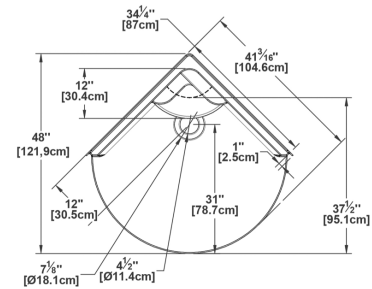

Reality 34

Product code: **RE34**

Nominal dimensions: **34" x 34" x 84" [86.4 cm x 86.4 cm x 213.4 cm]**

Material: **acrylic**

Draft revision : **20221208161243**

Draft and specs

Specifications

Textured floor: **yes**

Footrest: **yes**

Characteristics:

Remarks

All measures have a precision of $\pm 1/4"$ (0,63cm)
If a measure is present on one side only, part is symmetrical

Available options

Shower seat:

Shower door : **PRE3440 PRE3450
PRE3440BK**