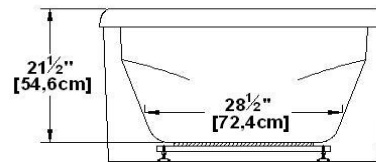

**Legende Freestanding without pedestal**

Product code : **LE42FS**

Draft revision : **20140106142500**

External dimensions : **71" x 41,5" x 24" [180,3 cm x 105,4 cm x 61,0 cm]**

Series : **freestand**

Seats : **2**

2012 catalog page : **27**

Low-profile available : **no**

Also available in DECKMOUNT

Arm rests : **no**

Lumbar support : **yes**

**Draft and specs**

Specifications	
Capacity :	66 IMP Gal. / 86,1 US Gal. / 300,0 liters
AeroMassage™ :	38 Easy Clean™ air jets
Super AeroMassage™ :	AeroMassage™ + 12 Easy Clean™ air jets
Dynamic Turbo™ :	unavailable
Comfort Air™ :	unavailable
Characteristics :	n/a

Remarks	
*all measures have a precision of ± 1/4" (0,63cm)	
*internal dimensions taken at 4" (10cm) from bath bottom	
*capacity is measured by filling the soaker to 1-1/2" under the overflow	
*textured skirt available on all Freestanding products	
*shelf height is 3/4" on all "low-profile" models	