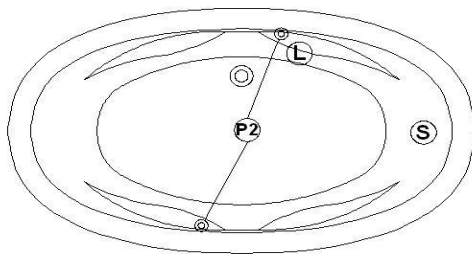

Options and installation

accessories and decorative lines positions are approximative

Additional(s) note(s) :

Over-flow must be installed with flexible piping. Faucets must be installed on the wall or floor. If system, blower must be remote mounted. If system, delivered with keypad not installed and remote control is included.

Legend			
(S)	Blower	(L)	Chromatherapy light
(P1)	Pump	(P2)	Grab bar
(C)	Keypad	[X]	Recommended faucets drilling location*
- - - - - Deck cut-out line			

Available models	
Model	Availability
Soaker alone	✓
Comfort Air™	
AeroMassage™	✓
Super AeroMassage™	✓
Dynamic Turbo™ (not available in the U.S.)	
Dynamic Turbo™ + AeroMassage™	
Dynamic Turbo™ + Super AeroMassage™	

Available recommended options	
Front skirt :	Included (Freestanding)
Recommended drain :	WOCOSB14 (chrome finish)
Tile flanges :	unavailable
Remote control** :	included if ordered with system
**Floating	

*It is possible to install the faucets elsewhere on the product. The installer must verify that there are no piping or wires before drilling.

IMPORTANT NOTE : Specifications, dimensions and models are subject to change.

Visit our website <http://www.oceania-attitude.com> to access up-to-date dimensions and informations. In all cases, information on the website is the most up-to-date. Dimensions may vary slightly. To ensure proper fit, measurements must be taken on the product directly.

Head office

591, avenue des Entreprises
Thetford Mines, Quebec
CANADA G6H 4B2

Phone numbers

No-charge : 1-877-332-4224
Fax : 1-866-460-4334

Internet

Web : <http://www.oceania-attitude.com>
Email : info@oceaniabaths.com