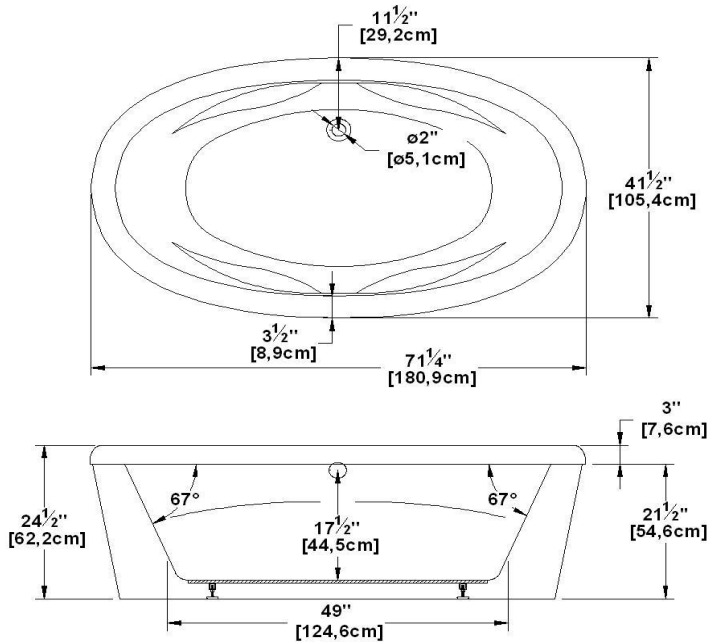

**Legende Freestanding without pedestal**

Product code : **LE42FS**

Draft revision : **20140106142500**

External dimensions : **71" x 41,5" x 24" [180,3 cm x 105,4 cm x 61,0 cm]**

Series : **freestand**

Seats : **2**

2012 catalog page : **27**

Low-profile available : **no**

Also available in DECKMOUNT

Arm rests : **no**

Lumbar support : **yes**

**Draft and specs**

Specifications	
Capacity :	66 IMP Gal. / 86,1 US Gal. / 300,0 liters
AeroMassage™ :	38 Easy Clean™ air jets
Super AeroMassage™ :	AeroMassage™ + 12 Easy Clean™ air jets
Dynamic Turbo™ :	unavailable
Comfort Air™ :	unavailable
Characteristics :	n/a

Remarks	
*all measures have a precision of ± 1/4" (0,63cm)	
*internal dimensions taken at 4" (10cm) from bath bottom	
*capacity is measured by filling the soaker to 1-1/2" under the overflow	
*textured skirt available on all Freestanding products	
*shelf height is 3/4" on all "low-profile" models	