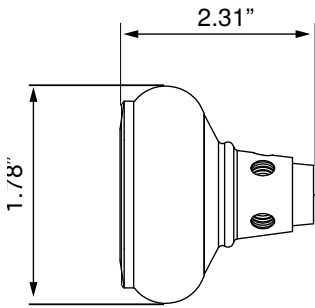

Deco Knob

Side View

Front View

- > Collection: Nostalgic
- > Design code: DEC
- > Material: Forged Brass
- > Functions: Knob pair with 3/8" – 20 spindle

Deco Knob shown in Bright Chrome