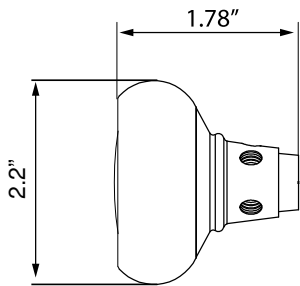

## Craftsman Knob

Side View

Front View

- > Collection: Nostalgic
- > Design code: CRA
- > Material: Forged Brass
- > Functions: Knob pair with 3/8" – 20 spindle

Craftsman Knob shown in Antique Pewter