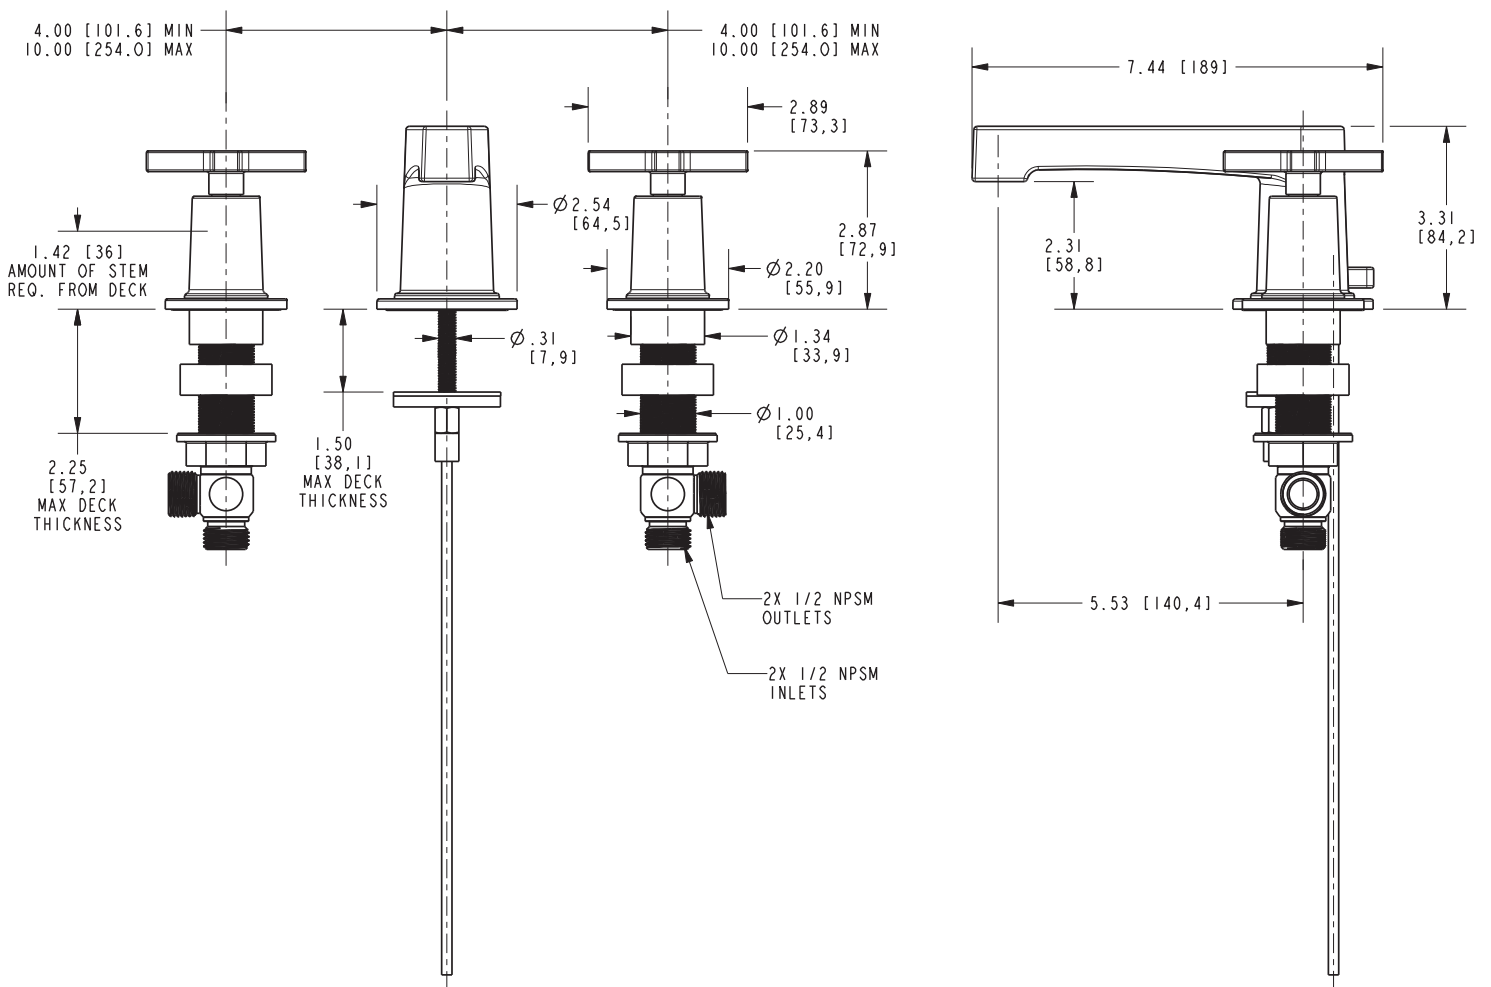

DORRANCE

Widespread Lavatory Faucet 2980

Features

- Solid brass construction
- Brass valve bodies
- Quarter-turn washerless ceramic disc valve cartridges
- Spout assembly with integral supply hoses
- Pop-up drain with tailpiece
- 2.31" (5.9 cm) spout height at outlet
- 5.53" (14.0 cm) spout reach (c-c)
- For 8" (20.3 cm) centers - Maximum 20" (50.8 cm)
- ADA Compliant
- 1.2 GPM (4.5 LPM) Max

Model	Description	Colors Finishes
2980	Widespread Lavatory Faucet	<input type="checkbox"/> 10B <input type="checkbox"/> 15 <input type="checkbox"/> 15S <input type="checkbox"/> 26 <input type="checkbox"/> Other

Product Specification Add "Color / Finish" suffix to Model number, below.

The two-handle Widespread Lavatory Faucet shall be made of solid brass construction. Faucet shall incorporate a spout assembly with integral supply hoses and feature brass valve bodies with quarter-turn washerless ceramic disc valve cartridges. Faucet shall have a 1.2 gallon (4.5 liter) per minute maximum flow rate. Product shall be for 8" (20.3 cm) centers - Maximum 20" (50.8 cm). Product shall incorporate a 2.31" (5.9 cm) spout height at outlet and a 5.53" (14.0 cm) spout reach (c-c). Faucet shall include a pop-up drain with tailpiece and incorporate ADA compliant contemporary cross handles. Widespread Lavatory Faucet shall be Newport Brass Model 2980/____ .

2980

PRODUCT DIMENSIONS *(Units are in inches)*

Product Dimensions are provided for reference only. For specific product installation guidelines, please reference the Installation Instructions of the product being installed.