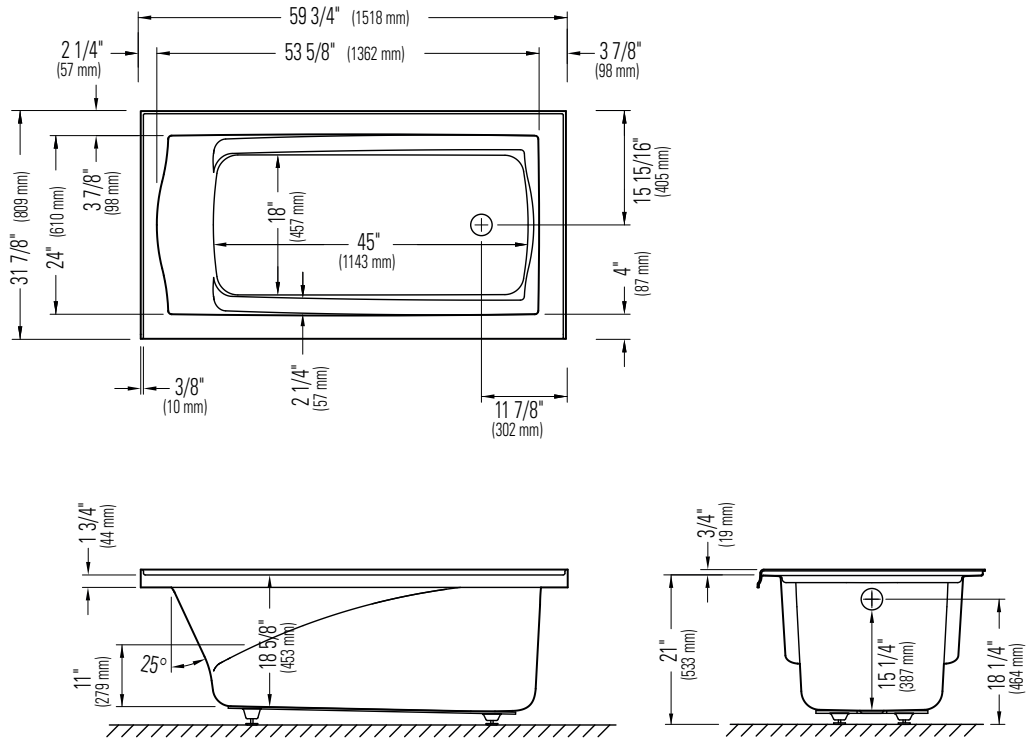

**All dimensions are approximate and subject to change without notice.
Please refer to the installation guide before beginning the installation

Produits Neptune

DELIGHT 3260

RIGHT DRAIN WITH INTEGRATED TILING FLANGE

Bathtub

*A bathtub fitted with back jets can cause the pump to protrude by approximately 3" from the overall dimension.

**All dimensions are approximate and subject to change without notice. Please refer to the installation guide before beginning the installation