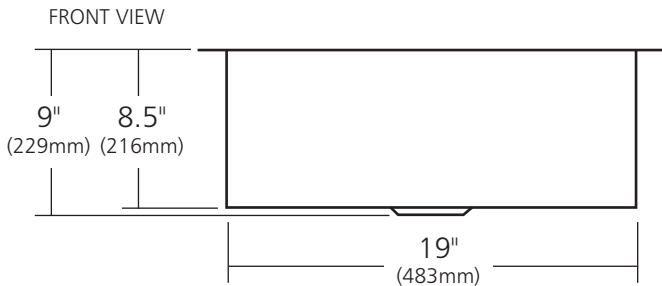

*SPECIFICATIONS*

**COCINA 21**

*Cocina Series*

CPK278 Antique  
CPK578 Brushed Nickel

**PRODUCT DETAILS**

- 21.5" x 16" x 9" OD (546mm x 406mm x 229mm)
- 19" x 13.5" x 8.5" ID (483mm x 343mm x 216mm)
- Hand hammered 16 gauge recycled copper
- 3.5" (89mm) drain opening
- Dimensions are not exact and may vary  $\pm .5"$  (13mm)

**INSTALLATION**

- Undermount

**COORDINATING PRODUCTS**

- Drains: DR320 or DR340
- Bottom Grid: GR1813
- MetalProtect™

**STANDARDS COMPLIANCE**

- UPC/cUPC compliant

**IMPORTANT**

Due to the handcrafted nature of this product, it will vary in finish, texture, hammering, and other details. Dimensions may vary up to .5" (13mm). We strongly recommend waiting for the actual product before making any installation cuts.