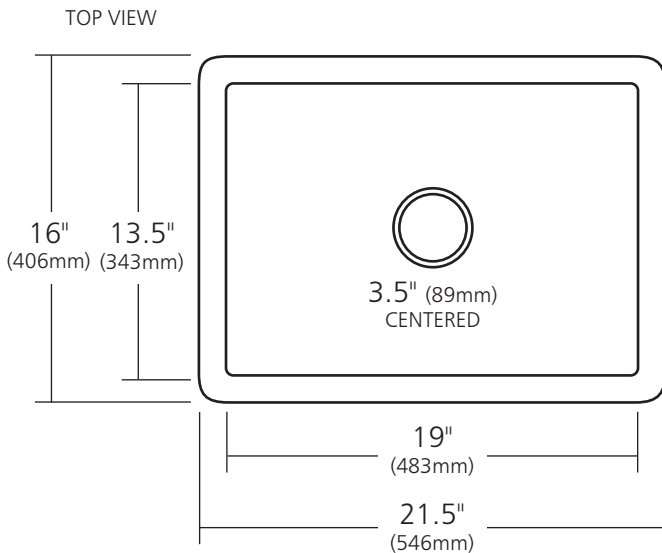

*SPECIFICATIONS*

**COCINA 21**

*Cocina Series*

CPK278 Antique  
CPK578 Brushed Nickel

**PRODUCT DETAILS**

- 21.5" x 16" x 9" OD (546mm x 406mm x 229mm)
- 19" x 13.5" x 8.5" ID (483mm x 343mm x 216mm)
- Hand hammered 16 gauge recycled copper
- 3.5" (89mm) drain opening
- Dimensions are not exact and may vary  $\pm .5"$  (13mm)

**INSTALLATION**

- Undermount

**COORDINATING PRODUCTS**

- Drains: DR320 or DR340
- Bottom Grid: GR1813
- MetalProtect™

**STANDARDS COMPLIANCE**

- UPC/cUPC compliant

**IMPORTANT**

Due to the handcrafted nature of this product, it will vary in finish, texture, hammering, and other details. Dimensions may vary up to .5" (13mm). We strongly recommend waiting for the actual product before making any installation cuts.