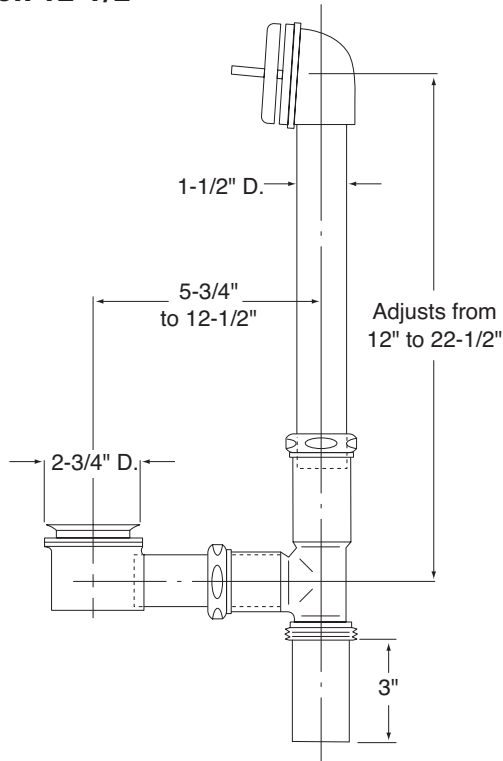

Buy it for looks. Buy it for life.®

Specifications

DESCRIPTION

- Trip Lever bath waste for whirlpool tubs
- 1-1/2" hi-tee
- 17 gauge brass tube with brass nuts
- Adjustable trip lever
- 1-1/2" brass waste shoe
- All metal trim
- Removable grid strainer
- Available Finishes:
 - Chrome
 - Brushed Chrome
 - Chrome/LifeShine® Polished Brass
 - LifeShine® Brushed Nickel
 - LifeShine® Polished Brass
 - LifeShine® Satine
 - LifeShine® Brushed Bronze
 - LifeShine® Nickel

Max height 22-1/2"
Max extension 12-1/2"

CRITICAL DIMENSIONS

(DO NOT SCALE)

BATH WASTE

90480	Chrome
90480BC	Brushed Chrome
90480CP	Chrome/Pol. Brass
90480BN	Brushed Nickel
90480P	Polished Brass
90480ST	Satine
90480BB	Brushed Bronze
90480NL	Nickel
90480PW	Pewter
90480WR	Wrought Iron
90480AN	Antique Nickel
90480ORB	Oil Rubbed Bronze
90480PM	Platinum
90480AZ	Antique Bronze