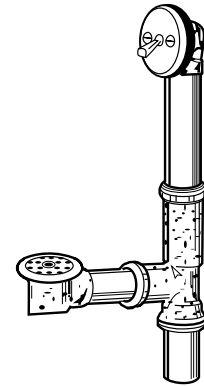

Buy it for looks. Buy it for life.®

Specifications

DESCRIPTION

- Trip Lever bath waste for whirlpool tubs
- 1-1/2" hi-tee
- 17 gauge brass tube with brass nuts
- Adjustable trip lever
- 1-1/2" brass waste shoe
- All metal trim
- Removable grid strainer
- Available Finishes:
 - Chrome
 - Brushed Chrome
 - Chrome/LifeShine® Polished Brass
 - LifeShine® Brushed Nickel
 - LifeShine® Polished Brass
 - LifeShine® Satine
 - LifeShine® Brushed Bronze
 - LifeShine® Nickel

Max height 22-1/2"
Max extension 12-1/2"

CRITICAL DIMENSIONS

(DO NOT SCALE)

BATH WASTE

90480	Chrome
90480BC	Brushed Chrome
90480CP	Chrome/Pol. Brass
90480BN	Brushed Nickel
90480P	Polished Brass
90480ST	Satine
90480BB	Brushed Bronze
90480NL	Nickel
90480PW	Pewter
90480WR	Wrought Iron
90480AN	Antique Nickel
90480ORB	Oil Rubbed Bronze
90480PM	Platinum
90480AZ	Antique Bronze