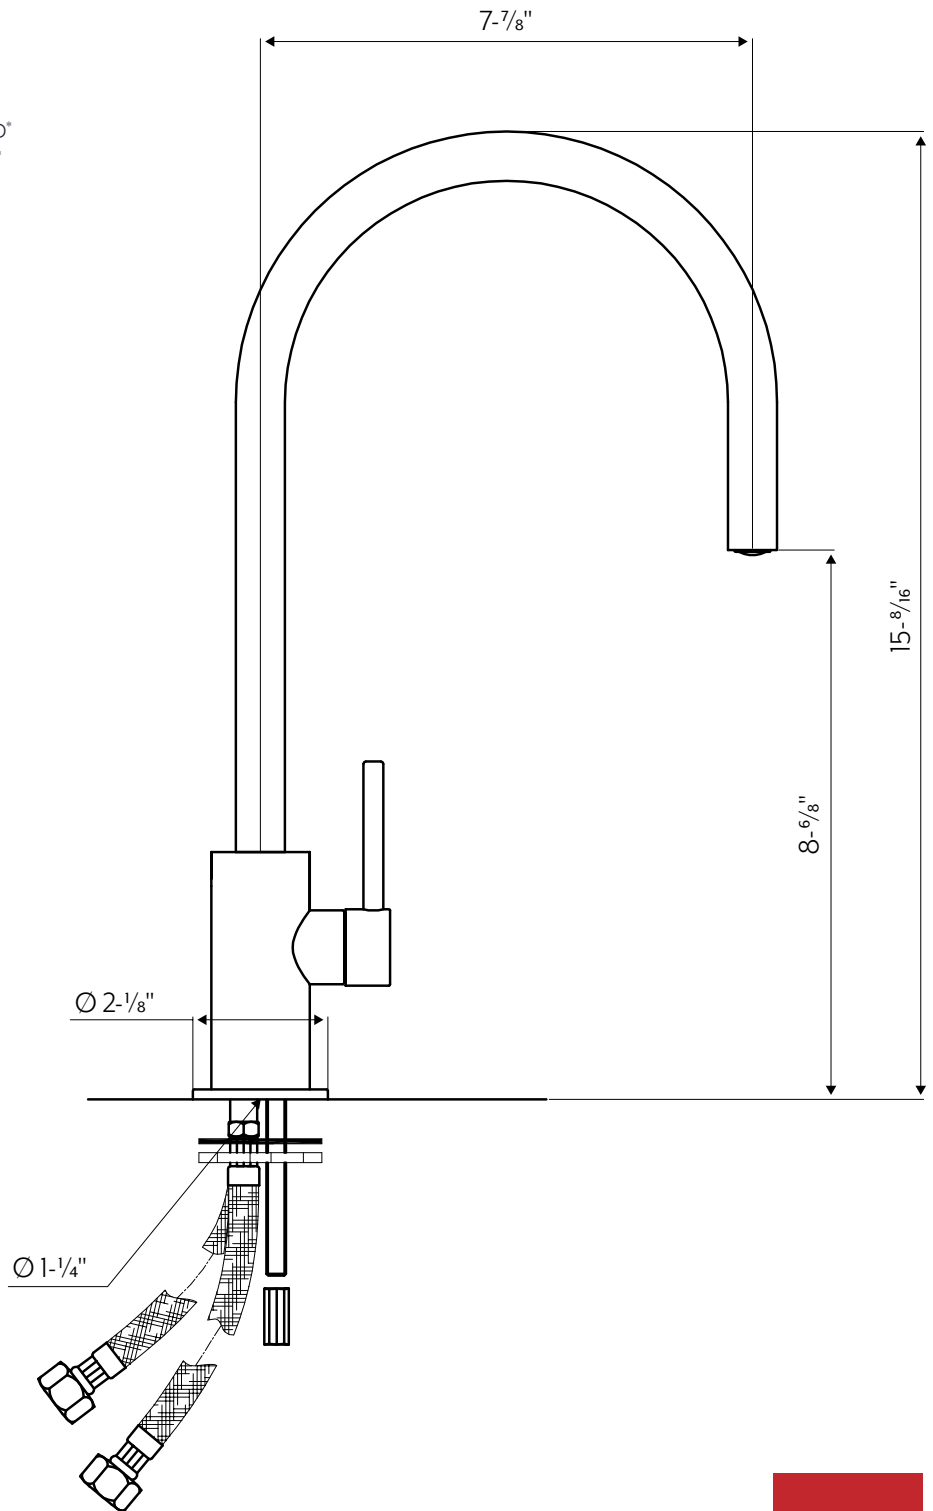

SPIN P

Single-hole Stainless Steel Entertainment Faucet

SPINP

SPINP-SSM	Stainless Steel Matte*
SPINP-SSP	Stainless Steel Polished*
SPINP-SSMB	Stainless Steel Matte Black PVD*
SPINP-SSMG	Stainless Steel Matte Gold PVD*
SPINP-SSMRG	Stainless Steel Matte Rose Gold PVD*
SPINP-SSMT	Stainless Steel Matte Titanium PVD*

- Marine Grade 316L machined stainless steel construction
- Maximum counter thickness: 1-5/8"
- Minimum install hole diameter: 1-1/4"
- Braided stainless steel flexible hoses 3/8" compression
- The lever rotates 90°
- The spout rotates 360°
- Flow rate: 1.75 GPM at 45 PSI in conformity with CalGreen and WaterSense requirements
- Right-side or front lever installation
- Fully recyclable
- 100% lead free – the ideal choice for your drinking water
- Areas of application: Indoor & outdoor