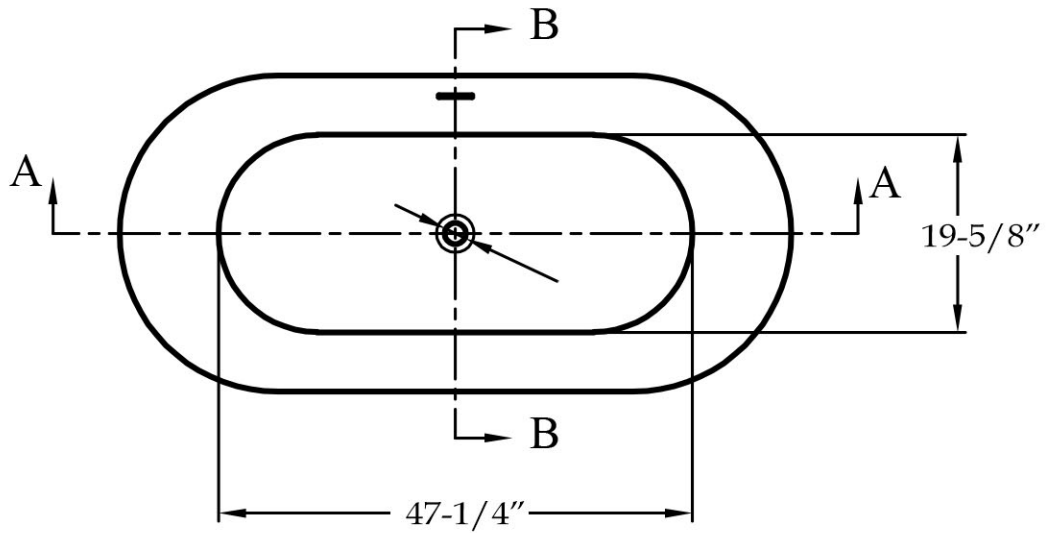

MAIDSTONE

www.MaidstoneSupply.com

Acrylic Contemporary Tub

Part No: 220DB67

Volume: 68 gal Weight: 91 lbs

Contact Maidstone for additional information and specifications. For complete warranty information and a list of dealers visit www.MaidstoneSupply.com. All products and specifications are subject to change without notice. Maidstone is not responsible for typographical and/or dimensional errors. Typographical errors are subject to correction.

Note: Rough-in dimensions may vary $\pm 1/2''$ and are subject to change. No responsibility is assumed by Maidstone.