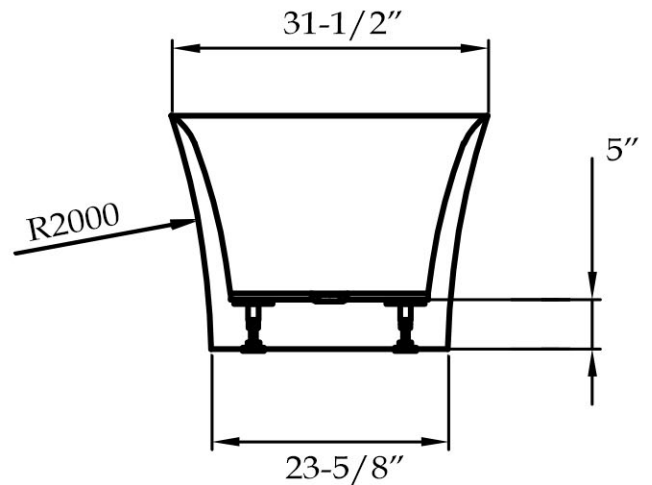

MAIDSTONE

www.MaidstoneSupply.com

Acrylic Contemporary Tub

Part No: 220DB67

Volume: 68 gal Weight: 91 lbs

Contact Maidstone for additional information and specifications. For complete warranty information and a list of dealers visit www.MaidstoneSupply.com. All products and specifications are subject to change without notice. Maidstone is not responsible for typographical and/or dimensional errors. Typographical errors are subject to correction.

Note: Rough-in dimensions may vary $\pm 1/2''$ and are subject to change. No responsibility is assumed by Maidstone.