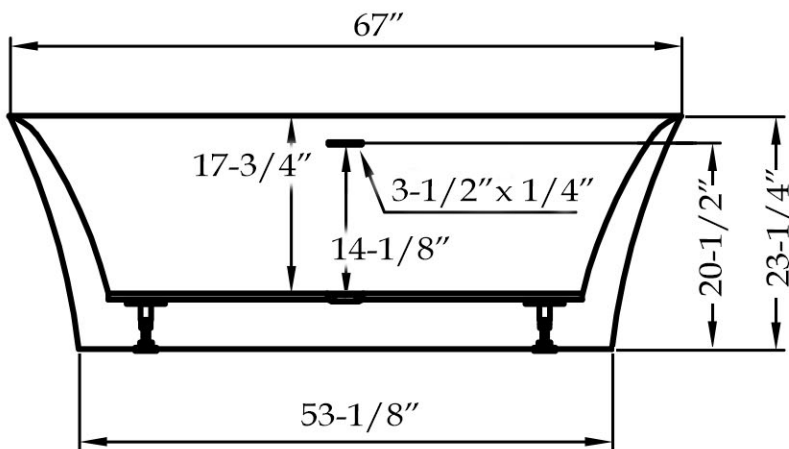

MAIDSTONE

www.MaidstoneSupply.com

Acrylic Contemporary Tub

Part No: 220DB67

Volume: 68 gal Weight: 91 lbs

Contact Maidstone for additional information and specifications. For complete warranty information and a list of dealers visit www.MaidstoneSupply.com. All products and specifications are subject to change without notice. Maidstone is not responsible for typographical and/or dimensional errors. Typographical errors are subject to correction.

Note: Rough-in dimensions may vary $\pm 1/2''$ and are subject to change. No responsibility is assumed by Maidstone.