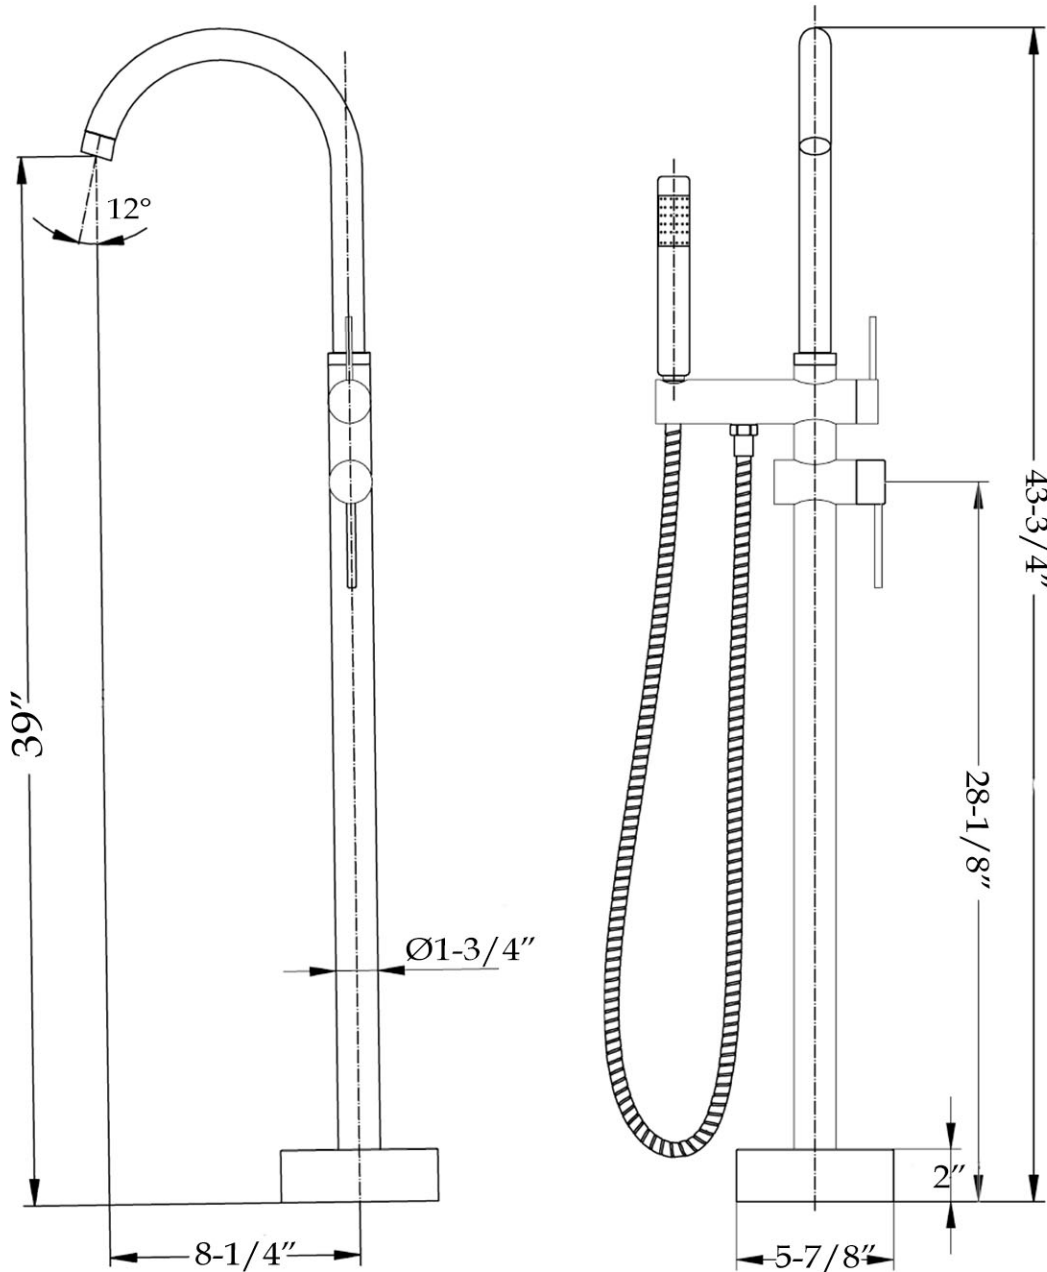

MAIDSTONE

www.MaidstoneSupply.com

Freestanding Bathtub Faucet

Part No: 121-CGSF12

Contact Maidstone for additional information and specifications. For complete warranty information and a list of dealers visit www.MaidstoneSupply.com. All products and specifications are subject to change without notice. Maidstone is not responsible for typographical and/or dimensional errors. Typographical errors are subject to correction.

Note: Rough-in dimensions may vary +/- 1/2" and are subject to change. No responsibility is assumed by Maidstone.