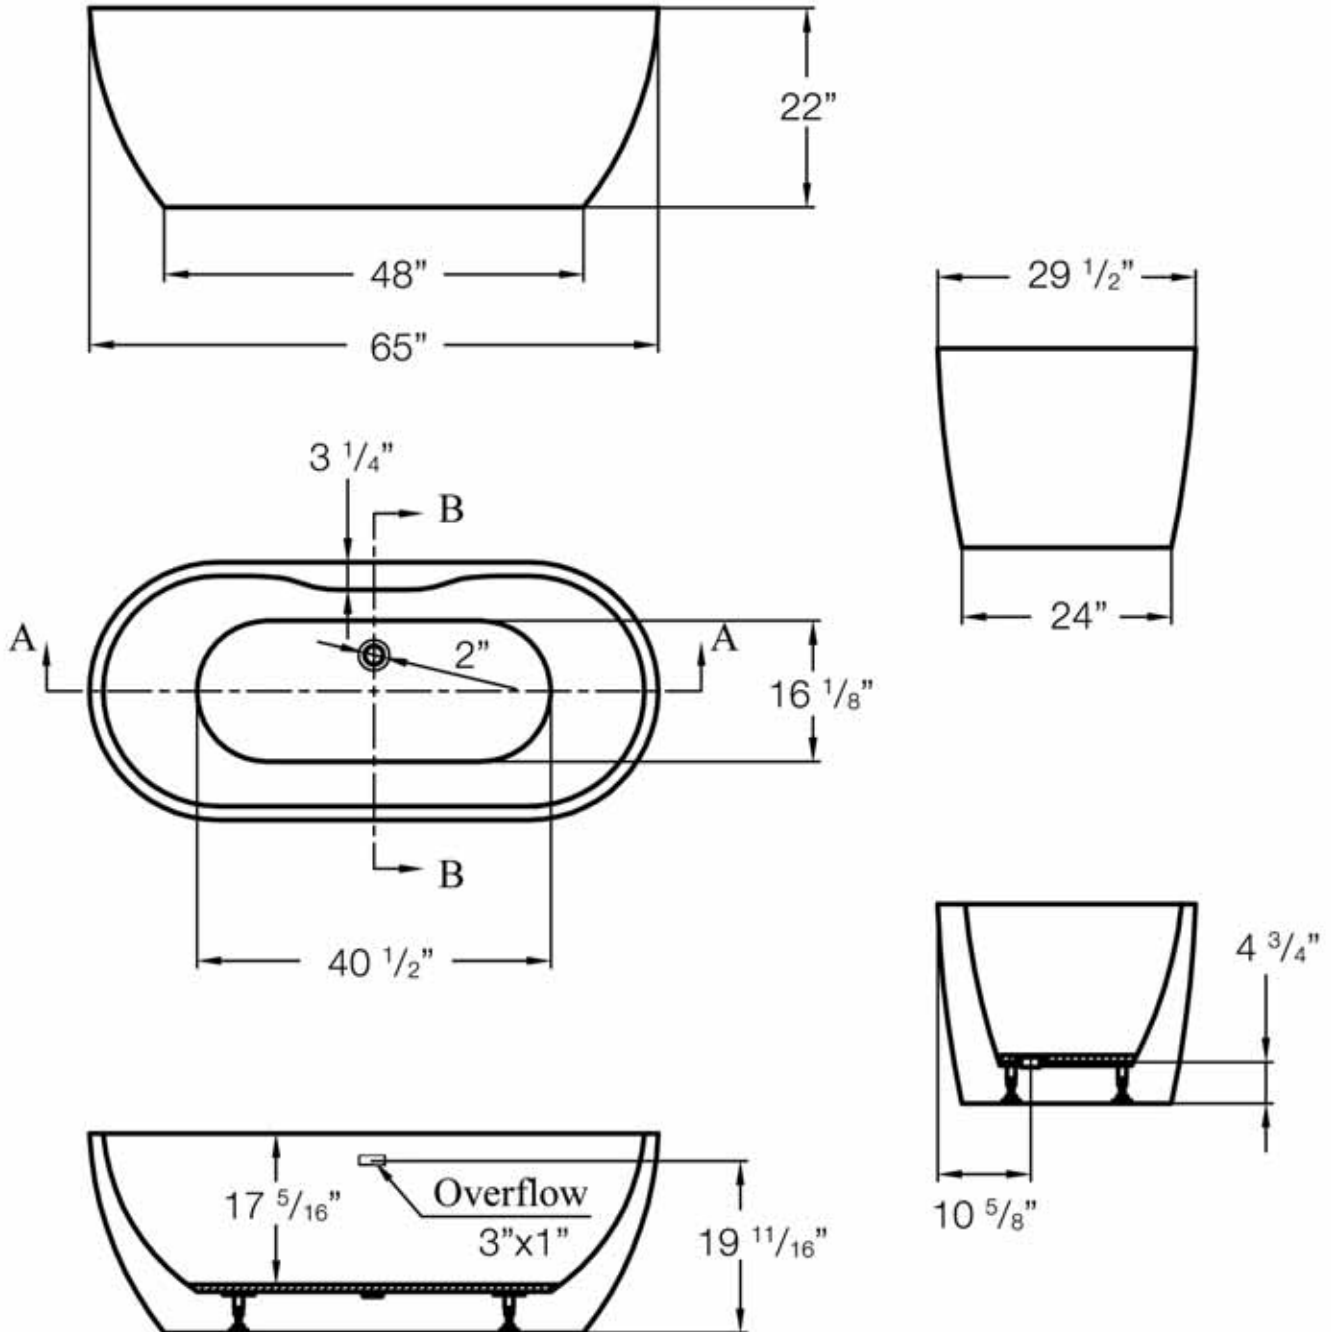

## Double End Freestanding Tub

Part No: 220MZ-65

Contact Maidstone for additional information and specifications. For complete warranty information and a list of dealers visit [www.MaidstoneSupply.com](http://www.MaidstoneSupply.com). All products and specifications are subject to change without notice. Maidstone is not responsible for typographical and/or dimensional errors. Typographical errors are subject to correction.

Note: Rough-in dimensions may vary +/- 1/2" and are subject to change. No responsibility is assumed by Maidstone.