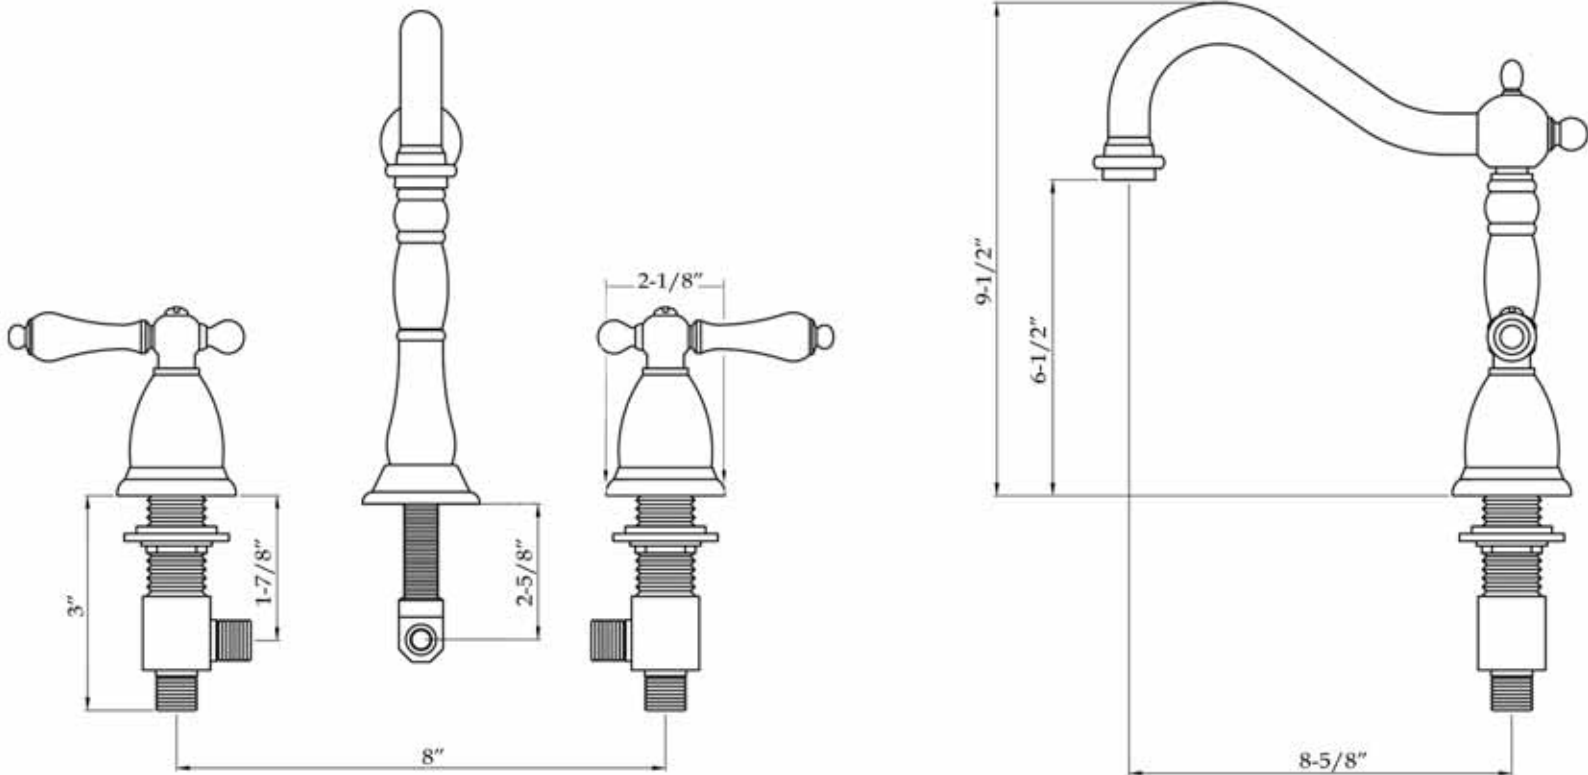

MAIDSTONE

www.MaidstoneSupply.com

Bathroom Sink Faucet

Part No:124-WS3-PL

Contact Maidstone for additional information and specifications. For complete warranty information and a list of dealers visit www.MaidstoneSupply.com. All products and specifications are subject to change without notice. Maidstone is not responsible for typographical and/or dimensional errors. Typographical errors are subject to correction.

Note: Rough-in dimensions may vary +/- 1/2" and are subject to change. No responsibility is assumed by Maidstone.