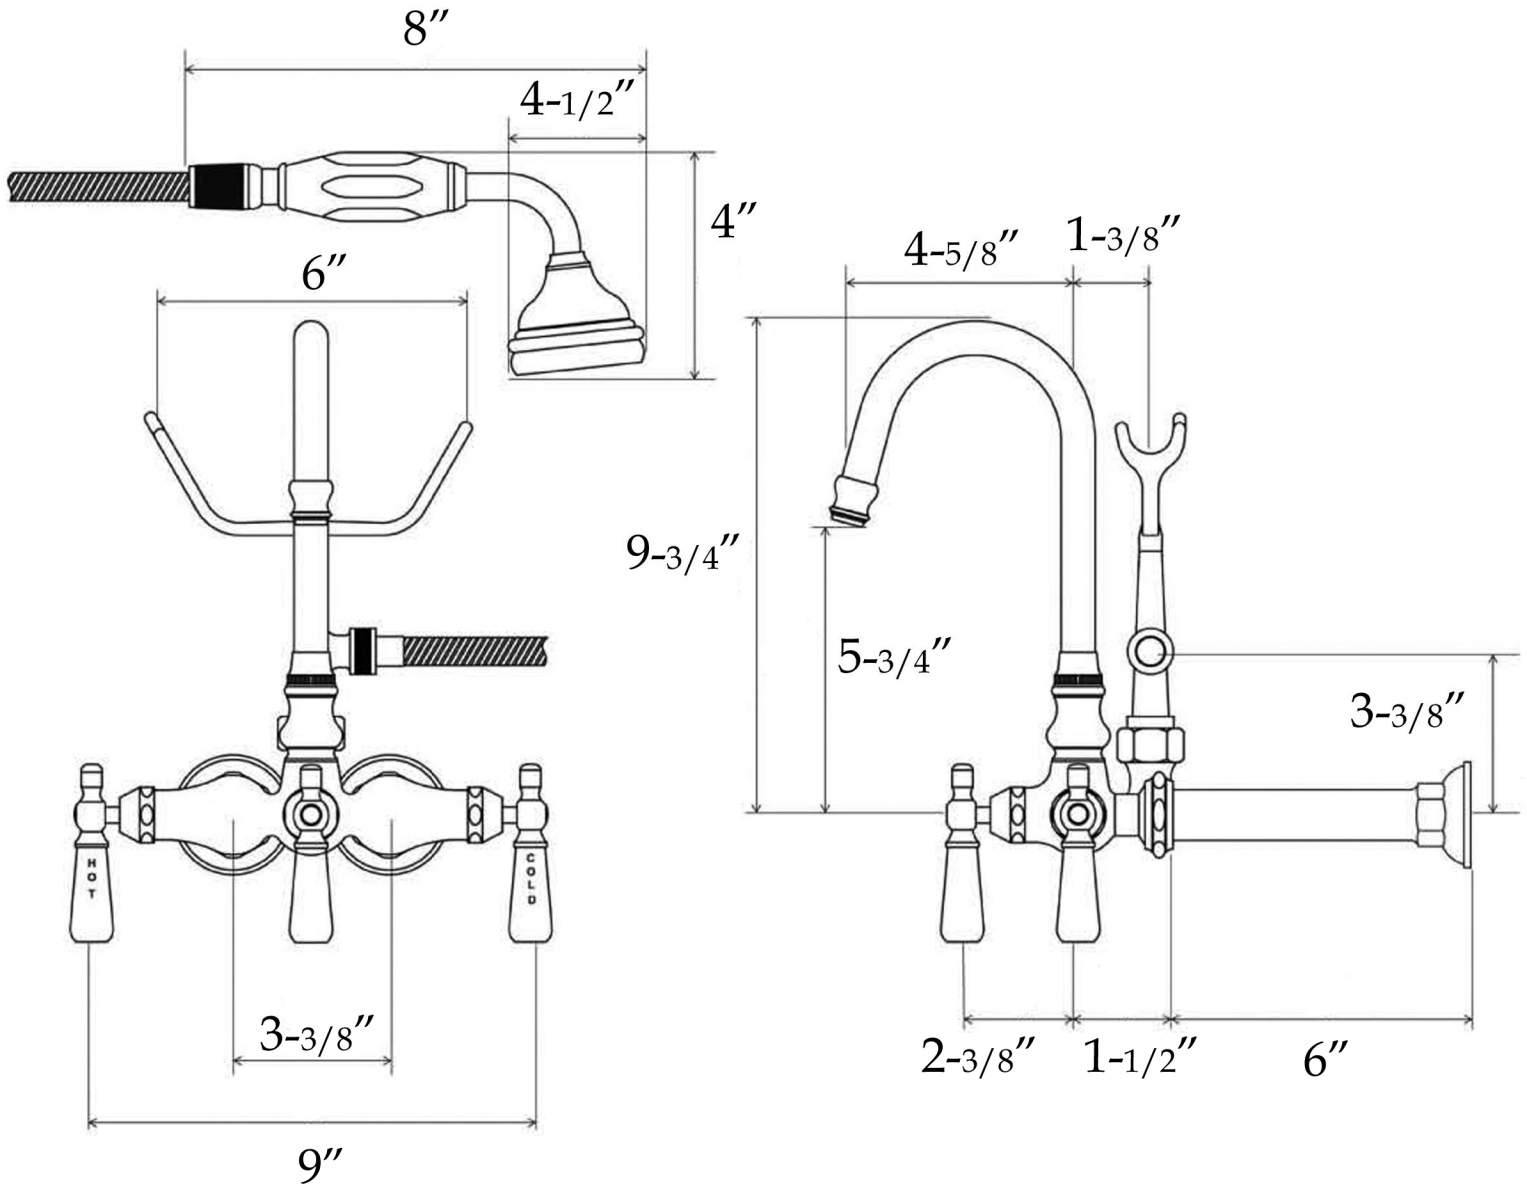

MAIDSTONE

www.MaidstoneSupply.com

Bath Wall Mount Tub Faucet

Part No:121-GSBW1-1PL

Contact Maidstone for additional information and specifications. For complete warranty information and a list of dealers visit www.MaidstoneSupply.com. All products and specifications are subject to change without notice. Maidstone is not responsible for typographical and/or dimensional errors. Typographical errors are subject to correction.

Note: Rough-in dimensions may vary +/- 1/2" and are subject to change. No responsibility is assumed by Maidstone.