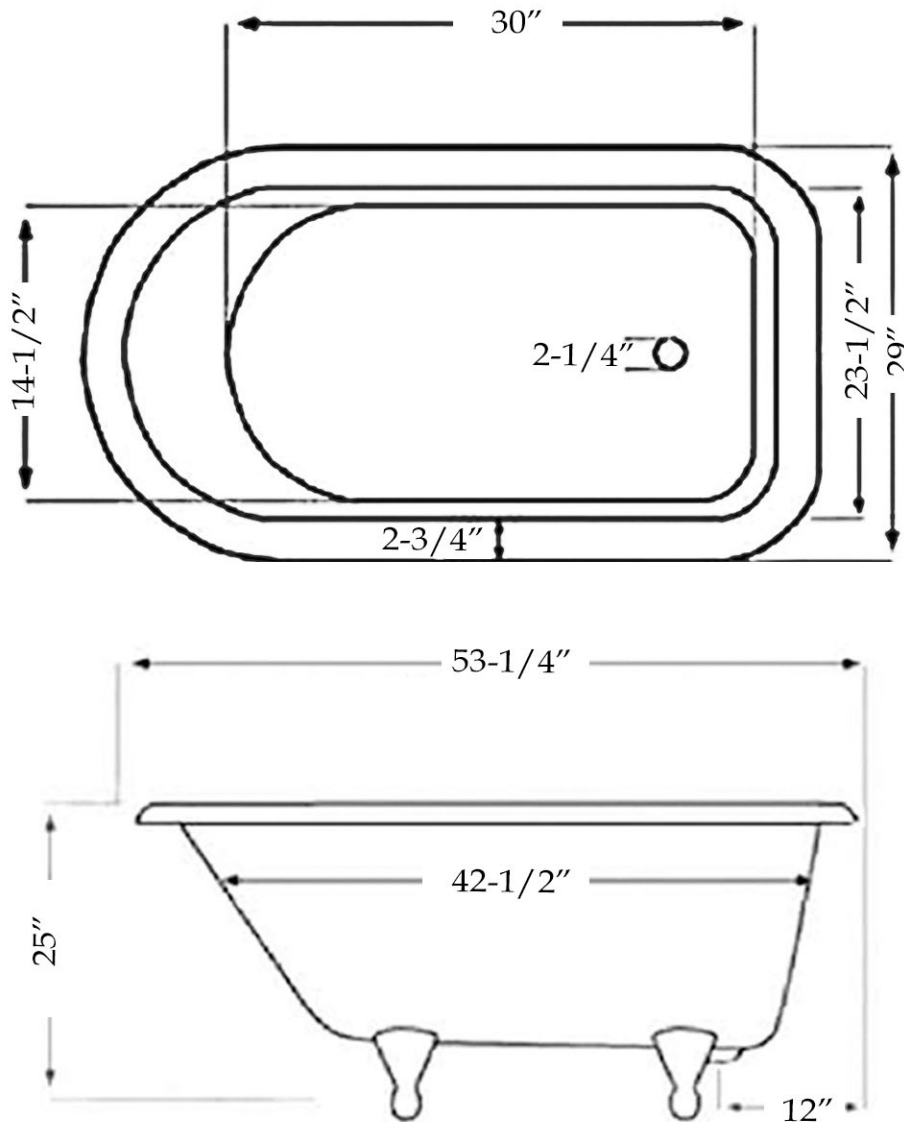

MAIDSTONE

www.MaidstoneSupply.com

Roll Top Clawfoot Tub

Part No: 1202CL54-0

Volume: 42 gal Weight: 71 lbs Water Depth: 13"

Contact Maidstone for additional information and specifications. For complete warranty information and a list of dealers visit www.MaidstoneSupply.com. All products and specifications are subject to change without notice. Maidstone is not responsible for typographical and/or dimensional errors. Typographical errors are subject to correction.

Note: Rough-in dimensions may vary +/- 1/2" and are subject to change. No responsibility is assumed by Maidstone.