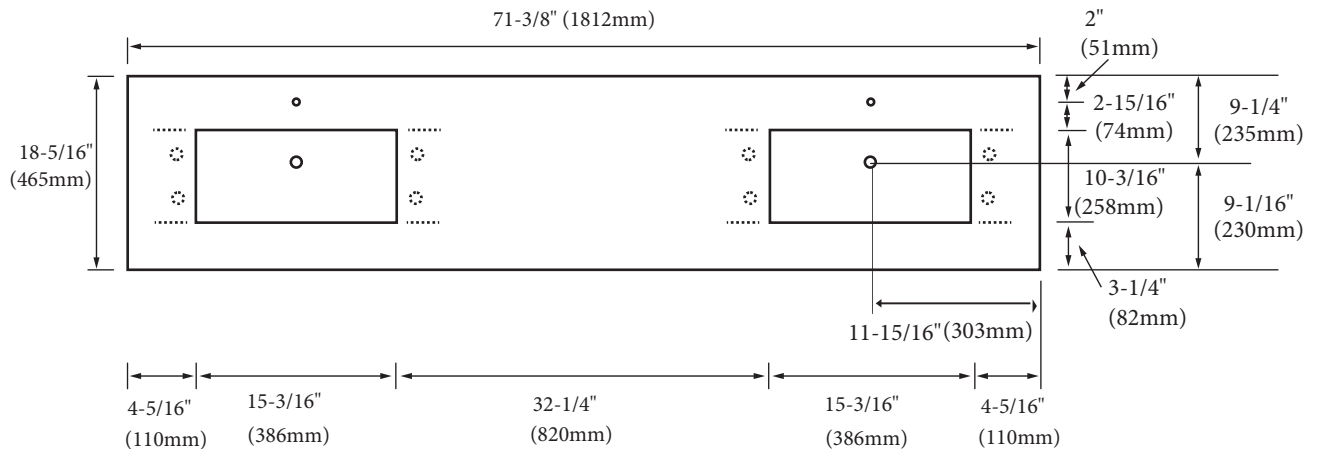

### FEATURES

- Design: Quartzstone Countertop
- Material: Quartz composite.
- Dimension: 71-3/8" (1812 mm)L x 18-5/16" (465 mm)W x 1-1/4" (30 mm)H
- Two basins cut-out for Madeli under mount sink CB-1813.
- Faucet hole(s): Single or 8" widespread.
- Backsplash is not included.
- Packaging Dimensions: 75" (1905 mm) x 21" (534 mm) x 4" (102 mm)
- Gross Weight: 105 lbs (48 kg)

### UNDER SIDE VIEW (CLIP POSITIONS)

**For clarification, please contact Madeli Customer Care at (800)-819-6988 or (305)-718-8817 Ext. 1**

All dimensions are approximate and subject to standard tolerance. Specifications subject to change without prior notice.