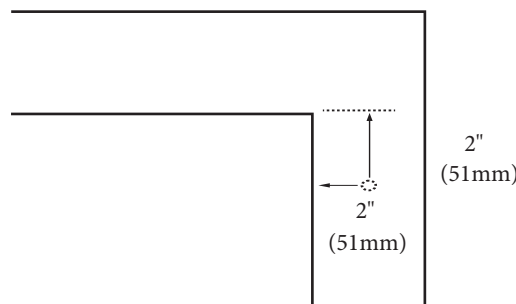

For clarification, please contact Madeli Customer Care at (800)-819-6988 or (305)-718-8817 Ext. 1

All dimensions are approximate and subject to standard tolerance. Specifications subject to change without prior notice.