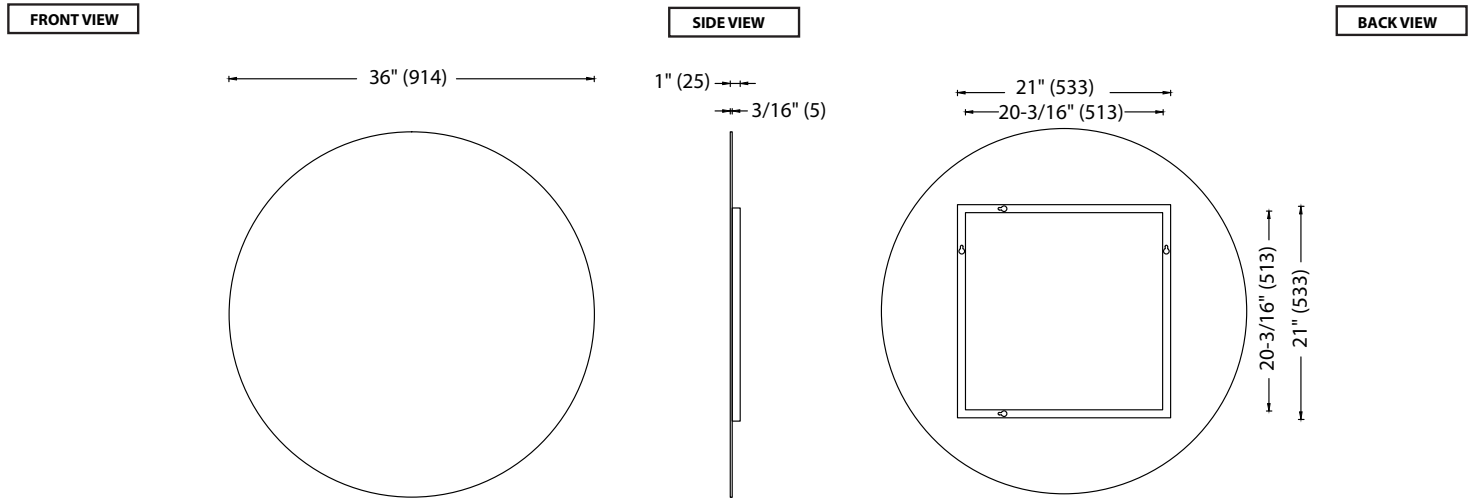

The "O" Mirror Collection

Specification & Installation Guide

RL-RD3600-003-AL

Features

- Wall hung round frameless mirror
- Designer "floating" look - 3/4" off the wall
- Diameter: 36" (914 mm)
- Plain mirror with aluminum base
- Copper free mirror and GreenShield™ protective backing

Package dimension

39" x 23" x 6"

Gross weight

25 lbs / 12 kgs

RL-RD3600-F03-AL

Features

- Wall hung round frameless mirror
- Designer "floating" look - 3/4" off the wall
- Diameter: 36" (914 mm)
- Frameless DualFrost™ etched mirror edges with aluminum base
- Copper free mirror and GreenShield™ protective backing

Package dimension

39" x 23" x 6"

Gross weight

25 lbs / 12 kgs

For clarification, please contact Madeli Customer Care at (800)-819-6988 or (305)-718-8817 Ext. 1

All dimensions are approximate and subject to standard tolerance. Specifications subject to change without prior notice.