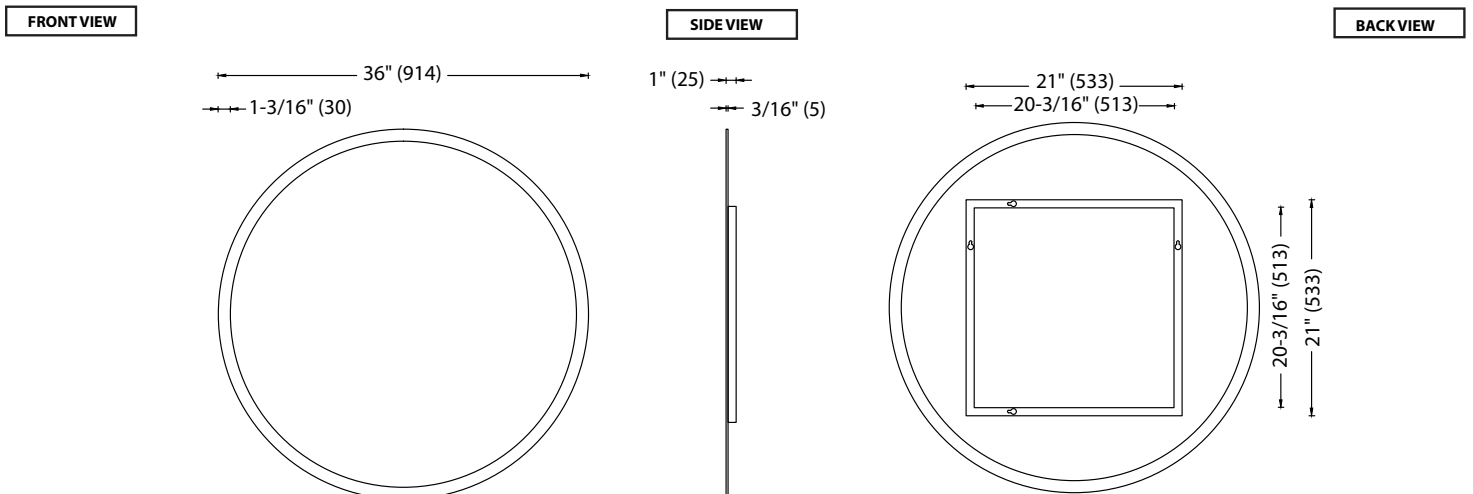

The "O" Mirror Collection

Specification & Installation Guide

RL-RD3600-003-AL

Features

- Wall hung round frameless mirror
- Designer "floating" look - 3/4" off the wall
- Diameter: 36" (914 mm)
- Plain mirror with aluminum base
- Copper free mirror and GreenShield™ protective backing

Package dimension

39" x 23" x 6"

Gross weight

25 lbs / 12 kgs

RL-RD3600-F03-AL

Features

- Wall hung round frameless mirror
- Designer "floating" look - 3/4" off the wall
- Diameter: 36" (914 mm)
- Frameless DualFrost™ etched mirror edges with aluminum base
- Copper free mirror and GreenShield™ protective backing

Package dimension

39" x 23" x 6"

Gross weight

25 lbs / 12 kgs

For clarification, please contact Madeli Customer Care at (800)-819-6988 or (305)-718-8817 Ext. 1

All dimensions are approximate and subject to standard tolerance. Specifications subject to change without prior notice.