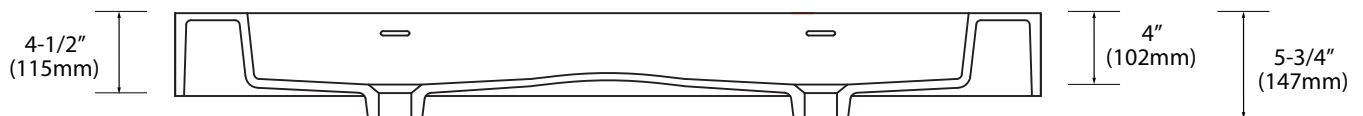

X-Stone Trough Sink - 48" Double Bowl

Specification & Installation Guide

Features

- X-Stone Trough sink 48" double bowl
- Size: 47-7/8" (1216mm)L x 18-1/8" (461mm)W x 4-1/2" (115mm)H
- Material: Solid Surface
- With overflow
- 4"H backsplash & sidesplash: Optional
- Single faucet: XTU1845-48-210-WH (shown)
- 8" widespread: XTU1845-48-230-WH
- No faucet hole: XTU1845-48-200-WH
- Packaging Dimensions: 51"x 21"x 7-1/2"
- Gross Weight: 68 lbs. / 31 kgs.

Finish

- Glossy White

Compliance: CSA B45.5-11/IAPMO Z124-11

For clarification, please contact Madeli Customer Care at (800)-819-6988 or (305)-718-8817 Ext. 1 or service@madeli.com

All dimensions are approximate and subject to standard tolerance. Specifications subject to change without prior notice.