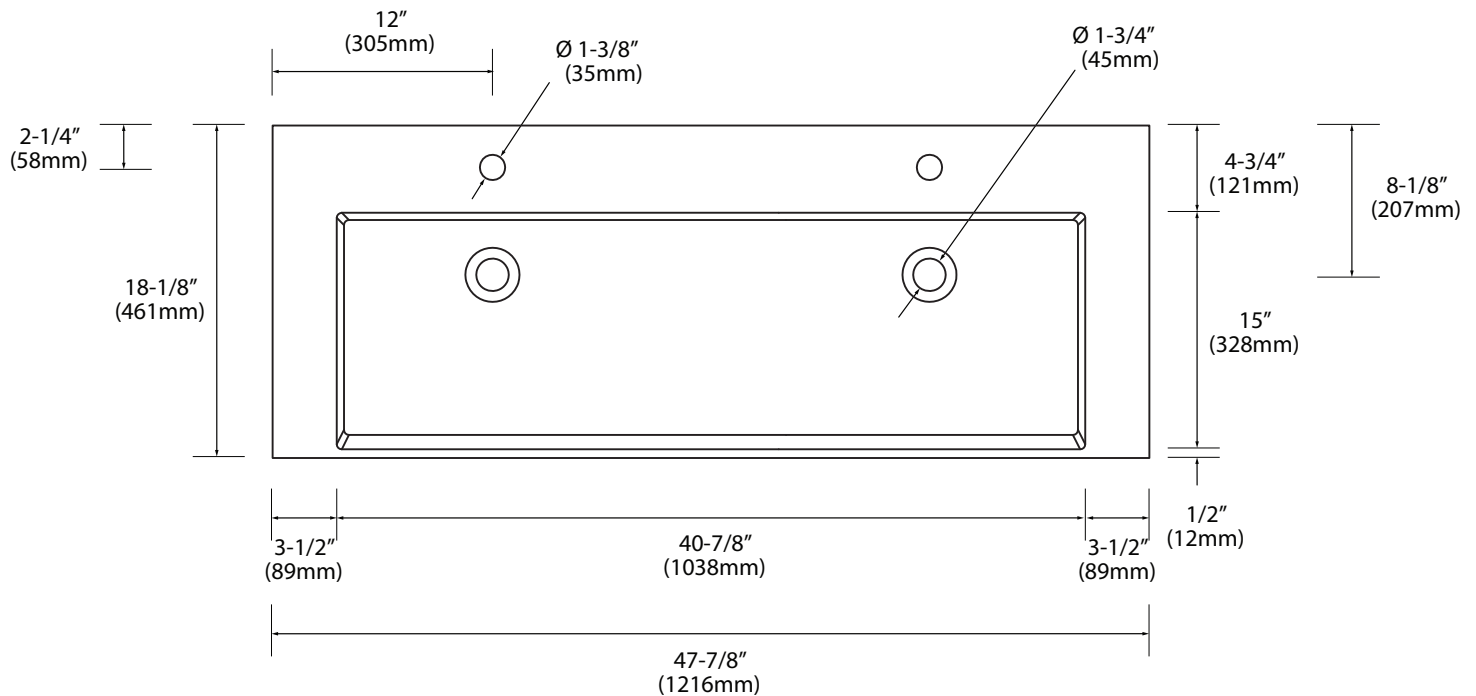

X-Stone Trough Sink - 48" Double Bowl

Specification & Installation Guide

Features

- X-Stone Trough sink 48" double bowl
- Size: 47-7/8" (1216mm)L x 18-1/8" (461mm)W x 4-1/2" (115mm)H
- Material: Solid Surface
- With overflow
- 4"H backsplash & sidesplash: Optional
- Single faucet: XTU1845-48-210-WH (shown)
- 8" widespread: XTU1845-48-230-WH
- No faucet hole: XTU1845-48-200-WH
- Packaging Dimensions: 51"x 21"x 7-1/2"
- Gross Weight: 68 lbs. / 31 kgs.

Finish

- Glossy White

Compliance: CSA B45.5-11/IAPMO Z124-11

For clarification, please contact Madeli Customer Care at (800)-819-6988 or (305)-718-8817 Ext. 1 or service@madeli.com

All dimensions are approximate and subject to standard tolerance. Specifications subject to change without prior notice.