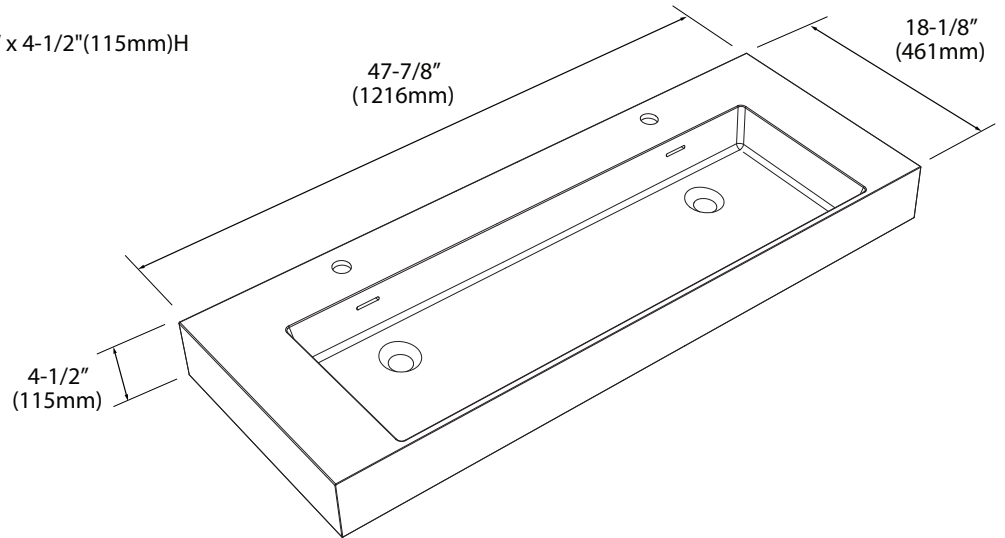

X-Stone Trough Sink - 48" Double Bowl

Specification & Installation Guide

Features

- X-Stone Trough sink 48" double bowl
- Size: 47-7/8" (1216mm)L x 18-1/8" (461mm)W x 4-1/2" (115mm)H
- Material: Solid Surface
- With overflow
- 4"H backsplash & sidesplash: Optional
- Single faucet: XTU1845-48-210-WH (shown)
- 8" widespread: XTU1845-48-230-WH
- No faucet hole: XTU1845-48-200-WH
- Packaging Dimensions: 51"x 21"x 7-1/2"
- Gross Weight: 68 lbs. / 31 kgs.

Finish

- Glossy White

Compliance: CSA B45.5-11/IAPMO Z124-11

For clarification, please contact Madeli Customer Care at (800)-819-6988 or (305)-718-8817 Ext. 1 or service@madeli.com

All dimensions are approximate and subject to standard tolerance. Specifications subject to change without prior notice.