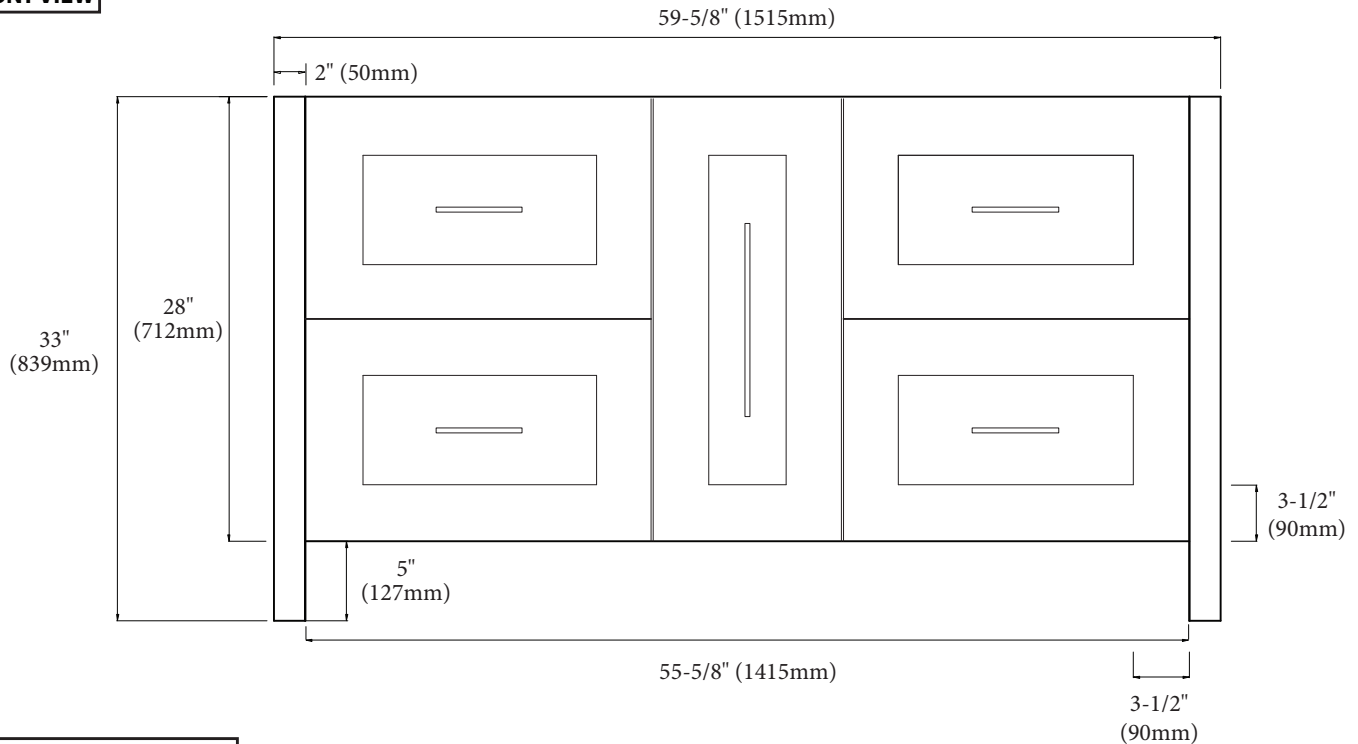

### Package Dimensions

64" x 26" x 35"

### TOP VIEW

### ROUGH-IN DIMENSIONS