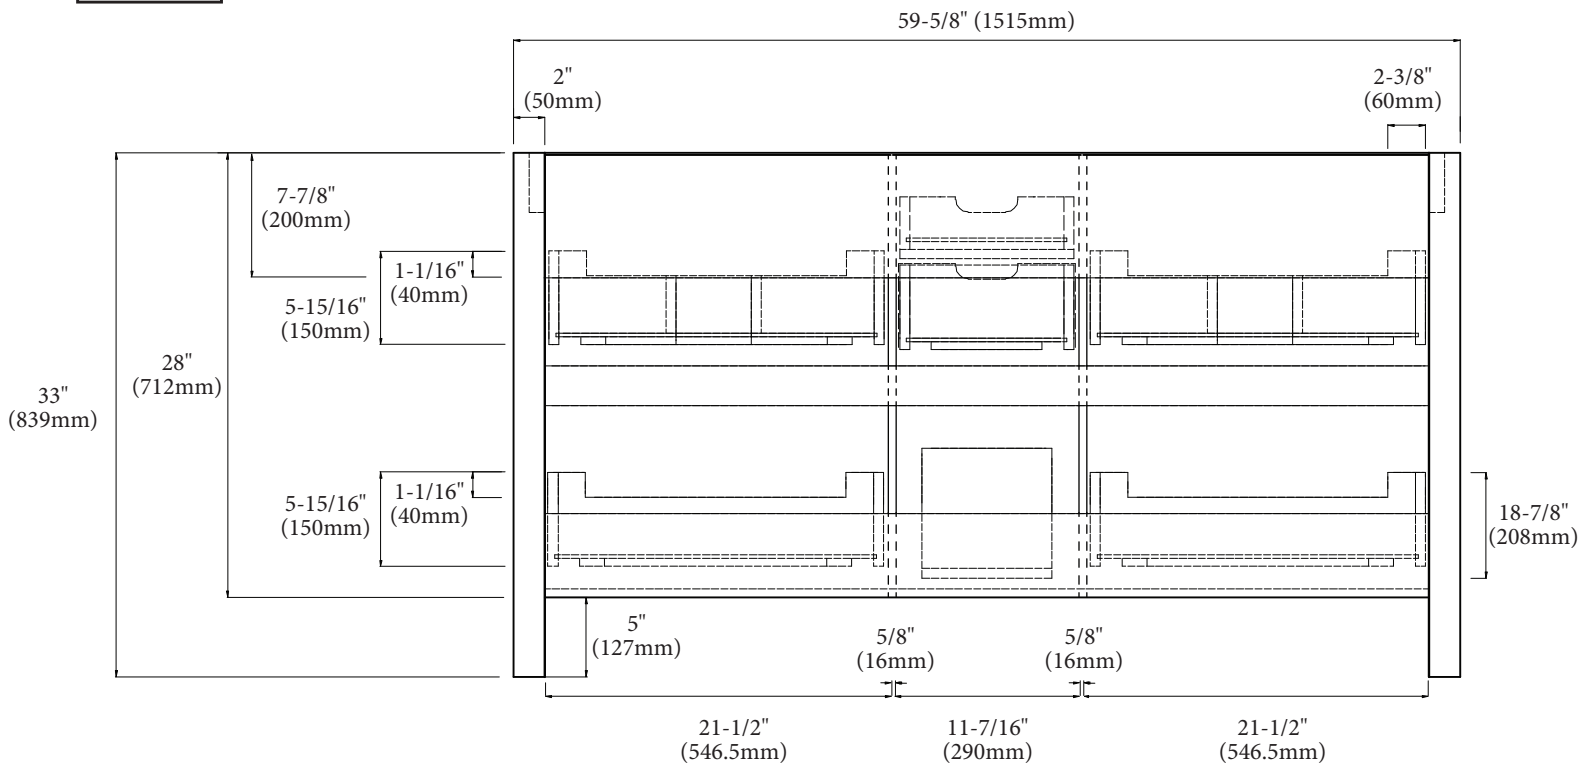

Retro - 60" Double Bowl

Specification & Installation Guide

TOP VIEW

BACK VIEW