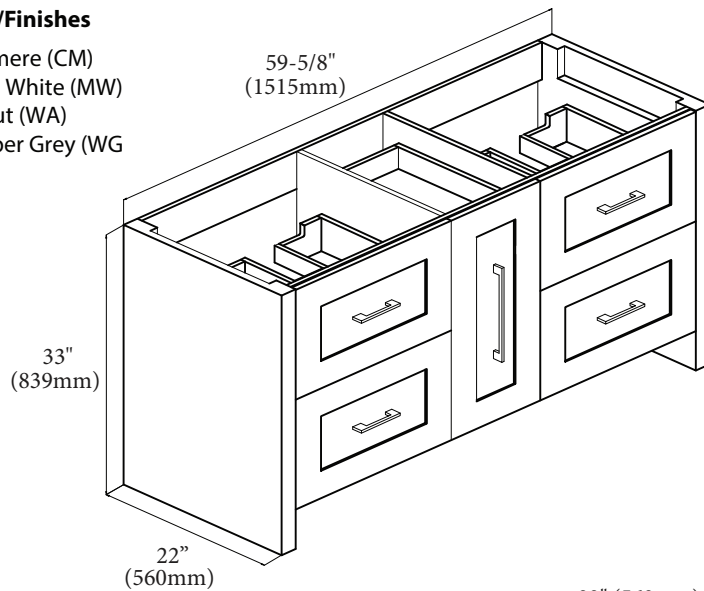

Retro - 60" Double Bowl

Specification & Installation Guide

Features

- Free Standing 60" vanity: 33" (839mm)H x 22"(560mm)D x 59-5/8" (1515mm)W
- Furniture grade plywood layered with solid wood veneer and protected with several coats of polyurethane (No particle board or MDF used). Matching finish inside out
- Four 18" adjustable drawers with full-extension soft-close European hardware and adjustable tempered glass dividers.
- One pull-out drawer with two interior privacy drawers.
- Handle: Polished chrome or brushed nickel.

Colors/Finishes

- Cashmere (CM)
- Matte White (MW)
- Walnut (WA)
- Whisper Grey (WG)

SIDE VIEW