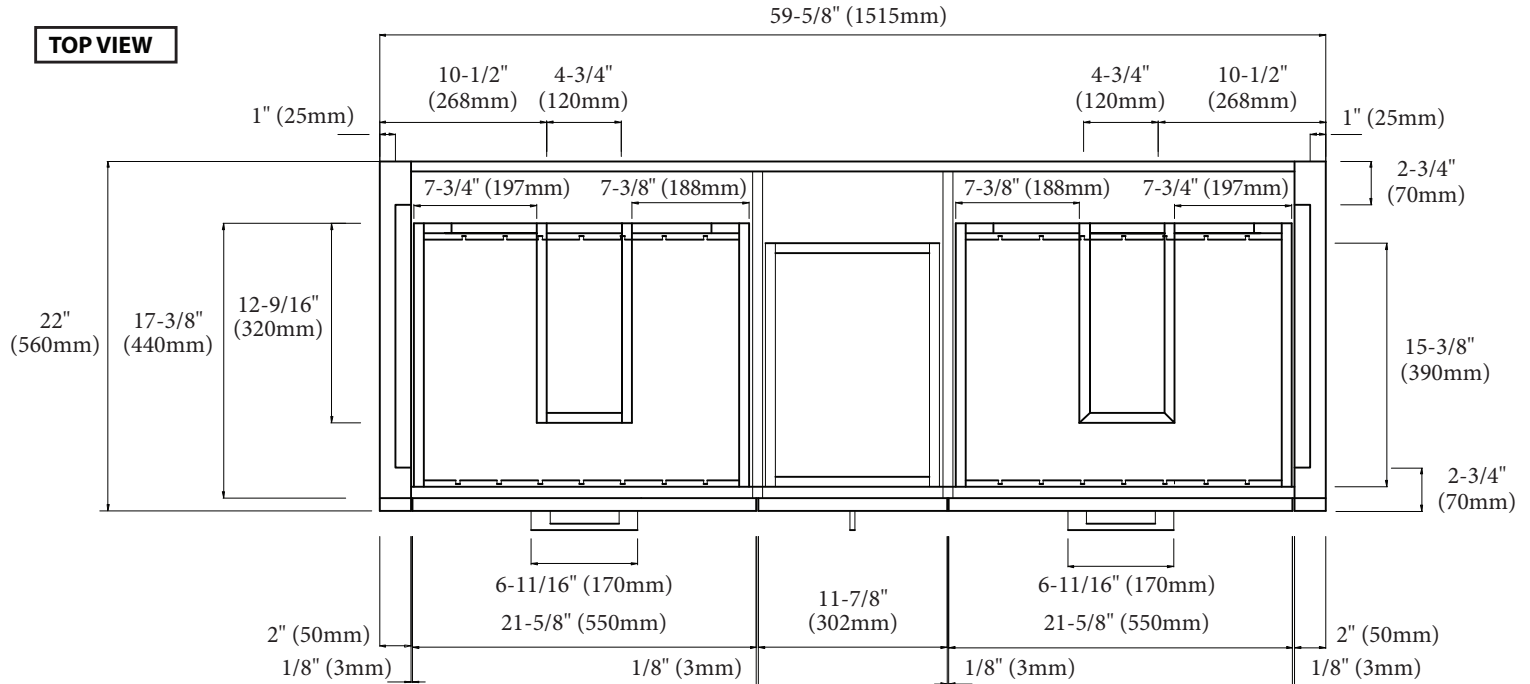

Retro - 60" Double Bowl

Specification & Installation Guide

TOP VIEW