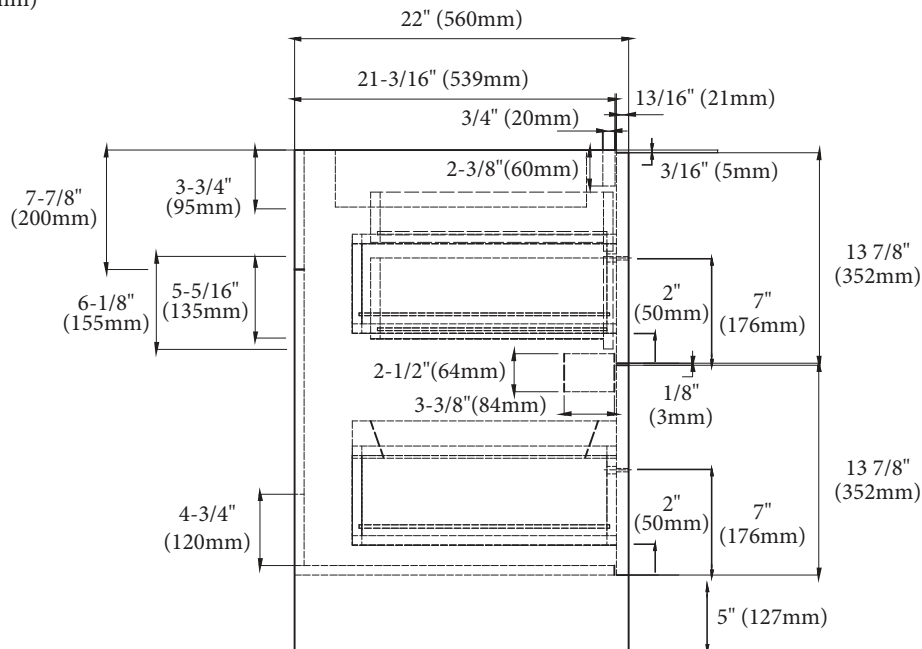

Retro - 60" Double Bowl

Specification & Installation Guide

Features

- Free Standing 60" vanity: 33" (839mm)H x 22"(560mm)D x 59-5/8" (1515mm)W
- Furniture grade plywood layered with solid wood veneer and protected with several coats of polyurethane (No particle board or MDF used). Matching finish inside out
- Four 18" adjustable drawers with full-extension soft-close European hardware and adjustable tempered glass dividers.
- One pull-out drawer with two interior privacy drawers.
- Handle: Polished chrome or brushed nickel.

Colors/Finishes

- Cashmere (CM)
- Matte White (MW)
- Walnut (WA)
- Whisper Grey (WG)

Top/Basin options

- White, Soft Grey or White Carrara Quartzstone™ top & White ceramic basin in 3" or 3/4" thickness
- Glossy White X-Stone top/basin
- Tempered glass top and ceramic basin
- Glossy or Matte White X-Stone flat counter top.

Package Dimensions

64" x 26" x 35"

Weight

174 lbs. / 79 kgs.