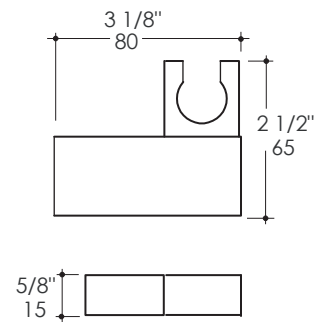

### Features:

- Tilting hook for hand-held shower head
- Brass construction
- Shower head and intake sold separately
- Weight: 0.5 lbs.

### Recommended Accessories:

- Item #W1460: Hand-held shower head with 59" flexible hose
- Item #1473: Water intake with rectangular backplate

### Notes:

Drawings provided herein are meant to give the user an idea of the product and are not made to scale. The size in inches is rounded up to the nearest 1/16".

LACAVA is committed to the highest level of customer service. Please feel free to contact us at 1-888-522-2823 (toll free) or by email at [info@lacava.com](mailto:info@lacava.com) for technical assistance or any general inquiries.