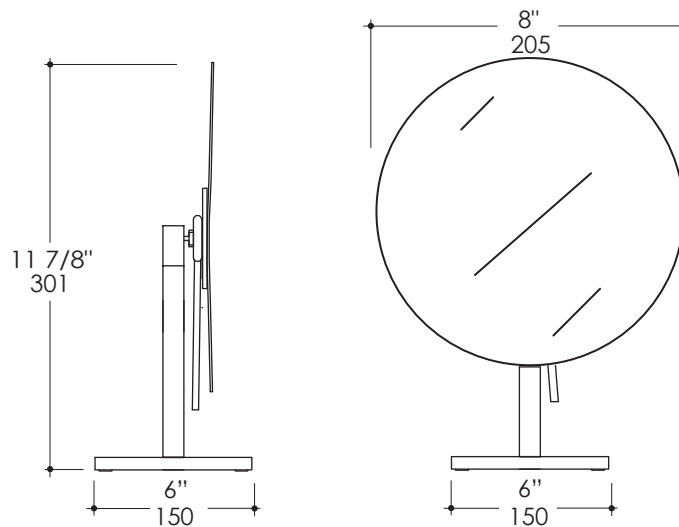

### Features:

- Free-standing adjustable magnifying mirror
- 3x magnification

### Notes:

Drawings provided herein are meant to give the user an idea of the product and are not made to scale. The size in inches is rounded up to the nearest 1/16".

LACAVA is committed to the highest level of customer service. Please feel free to contact us at 1-888-522-2823 (toll free) or by email at [info@lacava.com](mailto:info@lacava.com) for technical assistance or any general inquiries.