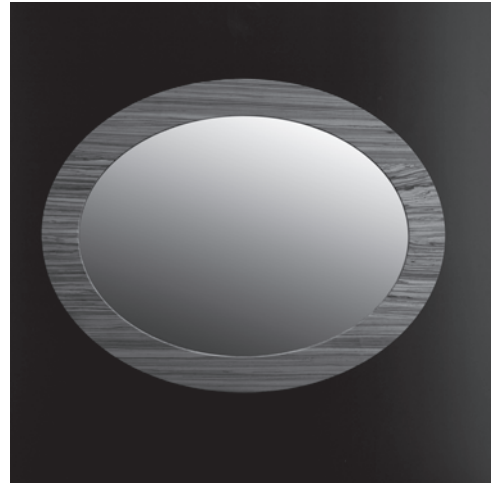

Flou Mirror Item #SP122

Features:

- Wall-mounted mirror in wood frame
- It can be installed vertically or horizontally
- Mounting brackets included
- Customizable (please request a quote)
- Handmade in USA
- Manufactured with low VOC finishes and wood from renewable forests

Finish Options:

- 02 - Natural Cherry
- 06 - Wenge
- 07 - Natural Walnut
- 08 - Matte White (TEX1 - fine texture)
- 16 - Matte Black (TEX1 - fine texture)
- 18 - Ebony
- 20 - Ash Gray
- 22 - Gray Zebra
- 24 - Classic Walnut
- 31 - White Oak
- 33 - African Mahogany
- 34 - Matte Mocha (TEX1 - fine texture)
- 35 - Matte Ardesia (TEX1 - fine texture)
- 36 - Espresso
- 37 - Weathered Oak
- 52 - Silver Oak
- 85 - Gloss White
- 86 - Gloss Black
- 87 - Gloss Mocha
- 88 - Gloss Ardesia