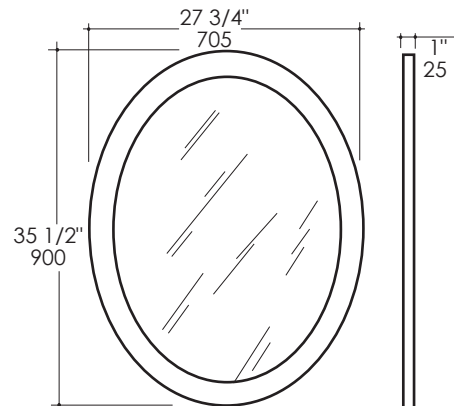

Flou Mirror Item #SP122

Features:

- Wall-mounted mirror in wood frame
- It can be installed vertically or horizontally
- Mounting brackets included
- Customizable (please request a quote)
- Handmade in USA
- Manufactured with low VOC finishes and wood from renewable forests

Product Specifications:

Notes:

Drawings provided herein are meant to give the user an idea of the product and are not made to scale. The size in inches is rounded up to the nearest 1/16". Slight variances can often occur with porcelain and woodwork. Therefore, LACAVA will not be held responsible for any cutouts, countertops, or furniture made without the actual product or template from LACAVA. Differences in color, grain, appearance and texture are inherent in all natural woodwork, and should be expected. Variances in these qualities are not deemed manufacturing defects, and will not be accepted as valid reasons to return or exchange any LACAVA woodwork. Plumbing specifications are only a guideline and may need to be altered based on the application.